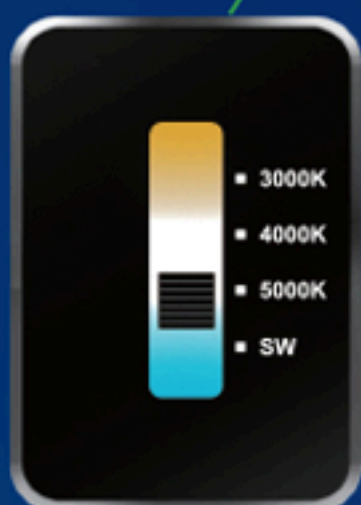

Lighting Facts Per Bulb

Brightness 850 lumens

Estimated Yearly Energy Cost \$1.08

Based on 3 hrs/day, 11¢/kWh
Cost depends on rates and use

Life

Based on 3 hrs/day

31.9 years

Light Appearance

Energy Used

8 watts

OR
OU

WITH SWITCH INSIDE
JUNCTION BOX

AVEC LE BOUTON DANS
LA BOÎTE DE JONCTION

WITH
WALL SWITCH

AVEC L'INTERRUPTEUR
MURAL