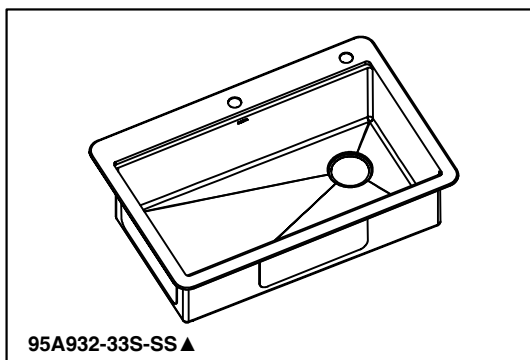

see what Delta can do™

KITCHEN SINKS

- Lorelai® Collection
- Top Mount Workstation

FEATURES:

- Top Mount Single Bowl Sink
- Rear Off Set Drain
- NoiseDefend Undercoating and Sound Dampening Pads

STANDARD SPECIFICATIONS:

- 16 Gauge Stainless Steel Construction
- Required Minimum Cabinet Size: 36" Left to Right, 24" Front to Back
- 3 7/8" Drain Opening
- Strainer ADU25-SS (included)
- Cover Cap AEU25-SS (included)
- Bottom Grid AFU32-TM33-SS (included)
- Cutting Board ABU24-WCB-AC (included)
- Rolling Mat ACU24-SRMC-DG (included)
- Cut-Out Template (included)
- Top Mount Hardware (included)

WARRANTY:

- Lifetime Limited Warranty

COMPLIES WITH:

- cUPC (ASME A112.19.3/CSA B45.4)

▲ Designate proper finish suffix

Delta reserves the right (1) to make changes in specifications and materials, and (2) to change or discontinue models, both without notice or obligation. Dimensions are for reference only. See current full-line price book or www.deltafaucet.com for finish options and product availability.

Delta Faucet Company

55 E. 111th Street, Indianapolis, IN 46280
350 South Edgeware Road, St. Thomas, ON N5P 4L1
Sinksupport@deltafaucet.com
© 2021 Delta Faucet Company