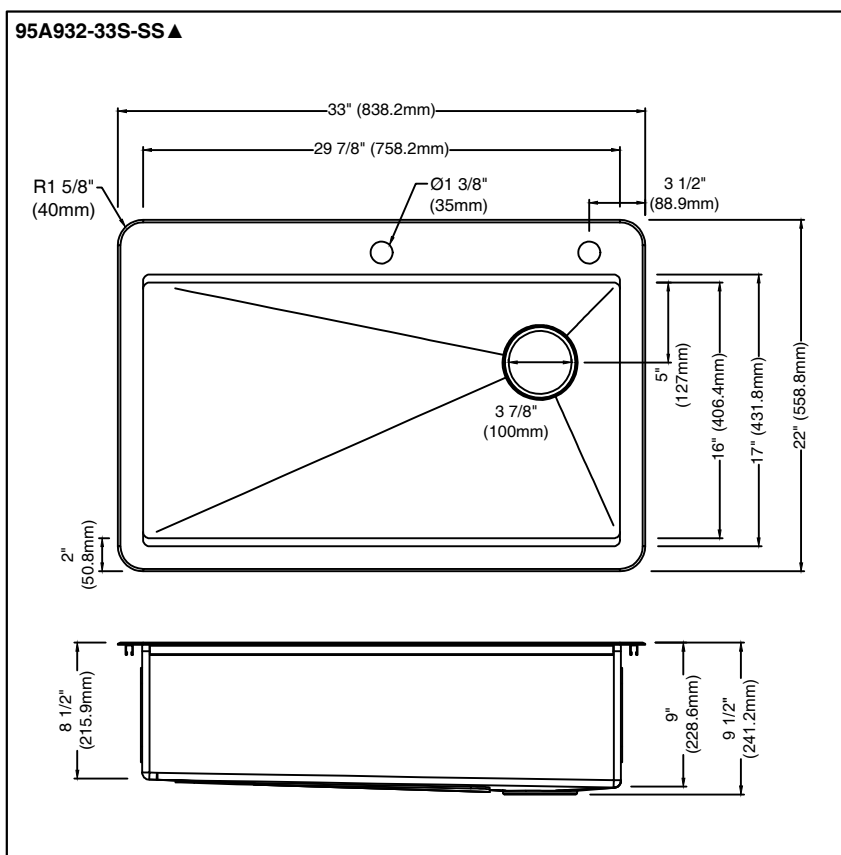

see what Delta can do™

KITCHEN SINKS

- Lorelai® Collection
- Top Mount Workstation

FEATURES:

- Top Mount Single Bowl Sink
- Rear Off Set Drain
- NoiseDefend Undercoating and Sound Dampening Pads

STANDARD SPECIFICATIONS:

- 16 Gauge Stainless Steel Construction
- Required Minimum Cabinet Size: 36" Left to Right, 24" Front to Back
- 3 7/8" Drain Opening
- Strainer ADU25-SS (included)
- Cover Cap AEU25-SS (included)
- Bottom Grid AFU32-TM33-SS (included)
- Cutting Board ABU24-WCB-AC (included)
- Rolling Mat ACU24-SRMC-DG (included)
- Cut-Out Template (included)
- Top Mount Hardware (included)

WARRANTY:

- Lifetime Limited Warranty

COMPLIES WITH:

- cUPC (ASME A112.19.3/CSA B45.4)

▲ Designate proper finish suffix

Delta reserves the right (1) to make changes in specifications and materials, and (2) to change or discontinue models, both without notice or obligation. Dimensions are for reference only. See current full-line price book or www.deltafaucet.com for finish options and product availability.

Delta Faucet Company

55 E. 111th Street, Indianapolis, IN 46280
350 South Edgeware Road, St. Thomas, ON N5P 4L1
Sinksupport@deltafaucet.com
© 2021 Delta Faucet Company