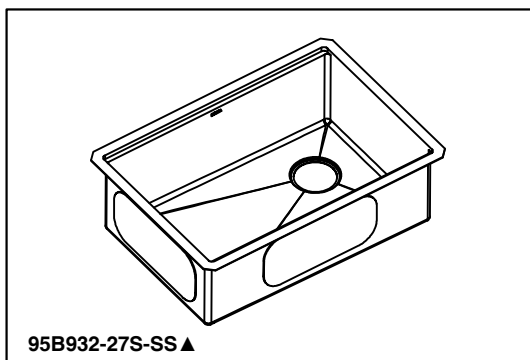

see what Delta can do™

KITCHEN SINKS

- Lorelai® Collection
- Undermount Workstation

FEATURES:

- Undermount Single Bowl Sink
- Rear Off Set Drain
- NoiseDefend Undercoating and Sound Dampening Pads

STANDARD SPECIFICATIONS:

- 16 Gauge Stainless Steel Construction
- Required Minimum Cabinet Size: 30" Left to Right, 24" Front to Back
- 3 7/8" Drain Opening
- Strainer ADU25-SS (included)
- Cover Cap AEU25-SS (included)
- Bottom Grid AFU32-UM27-SS (included)
- Cutting Board ABU24-WCB-AC (included)
- Rolling Mat ACU24-SRMC-DG (included)
- Drying Mat ACU25-SDDM-DG (included)
- Cut-Out Template (included)
- Undermount Hardware (included)

WARRANTY:

- Lifetime Limited Warranty

COMPLIES WITH:

- cUPC (ASME A112.19.3/CSA B45.4)

95B932-27S-SS ▲