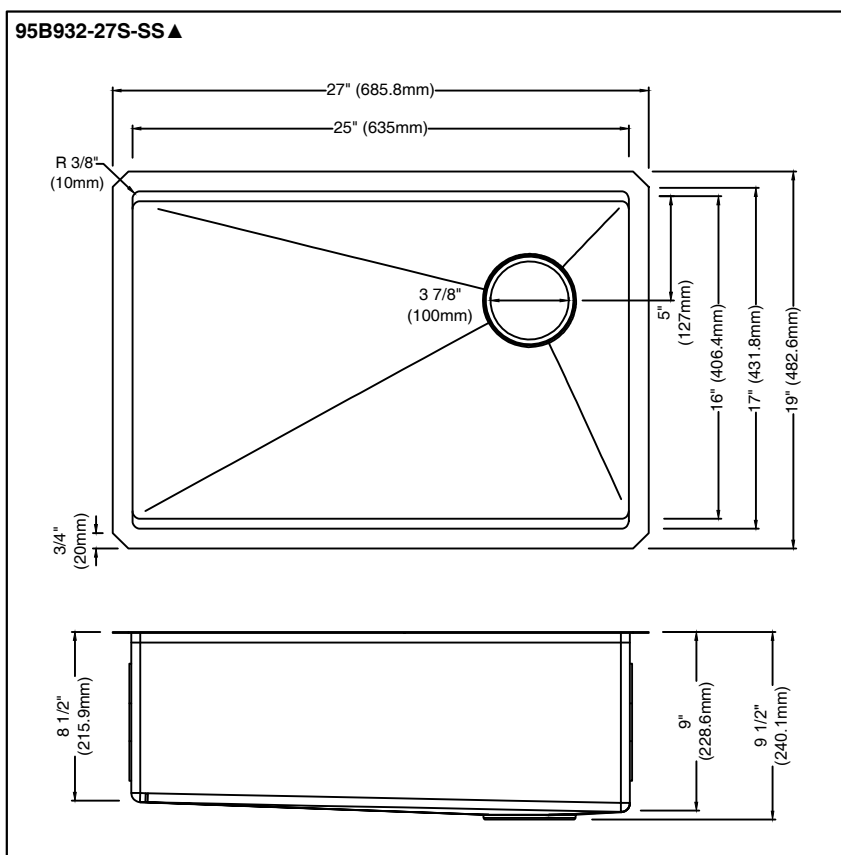

- 16 Gauge Stainless Steel Construction
- Required Minimum Cabinet Size: 30" Left to Right, 24" Front to Back
- 3 7/8" Drain Opening
- Strainer ADU25-SS (included)
- Cover Cap AEU25-SS (included)
- Bottom Grid AFU32-UM27-SS (included)
- Cutting Board ABU24-WCB-AC (included)
- Rolling Mat ACU24-SRMC-DG (included)
- Drying Mat ACU25-SDDM-DG (included)
- Cut-Out Template (included)
- Undermount Hardware (included)

WARRANTY:

- Lifetime Limited Warranty

COMPLIES WITH:

- cUPC (ASME A112.19.3/CSA B45.4)

95B932-27S-SS ▲

▲ Designate proper finish suffix

Delta reserves the right (1) to make changes in specifications and materials, and (2) to change or discontinue models, both without notice or obligation. Dimensions are for reference only. See current full-line price book or www.deltafaucet.com for finish options and product availability.