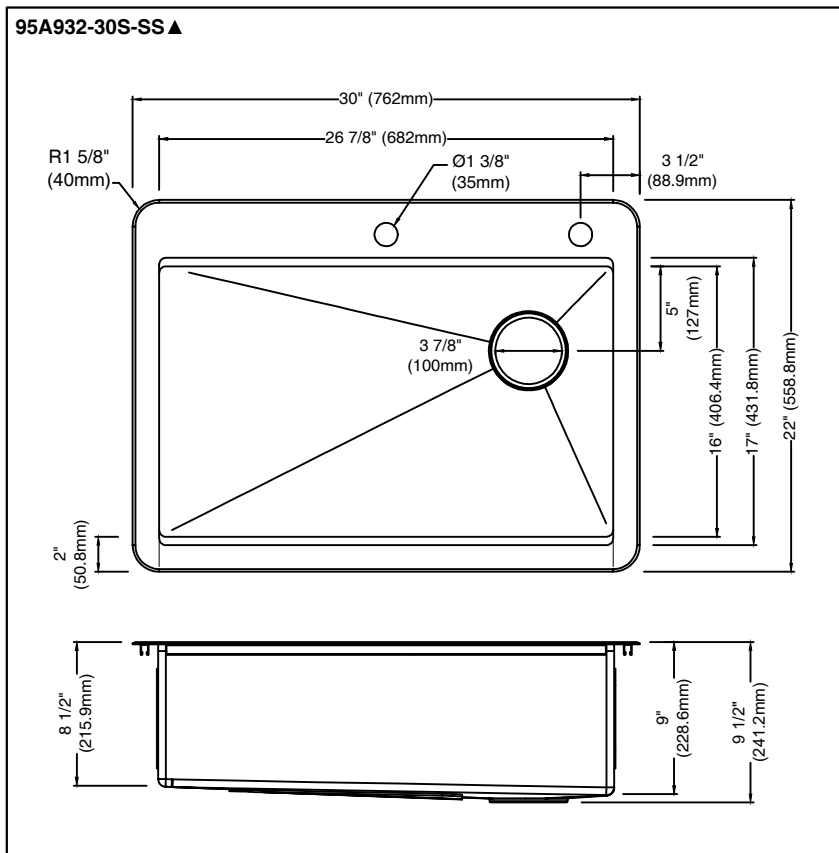

▲ Designate proper finish suffix

Delta reserves the right (1) to make changes in specifications and materials, and (2) to change or discontinue models, both without notice or obligation. Dimensions are for reference only. See current full-line price book or www.deltafaucet.com for finish options and product availability.

Delta Faucet Company

55 E. 111th Street, Indianapolis, IN 46280
350 South Edgeware Road, St. Thomas, ON N5P 4L1
Sinksupport@deltafaucet.com
© 2021 Delta Faucet Company