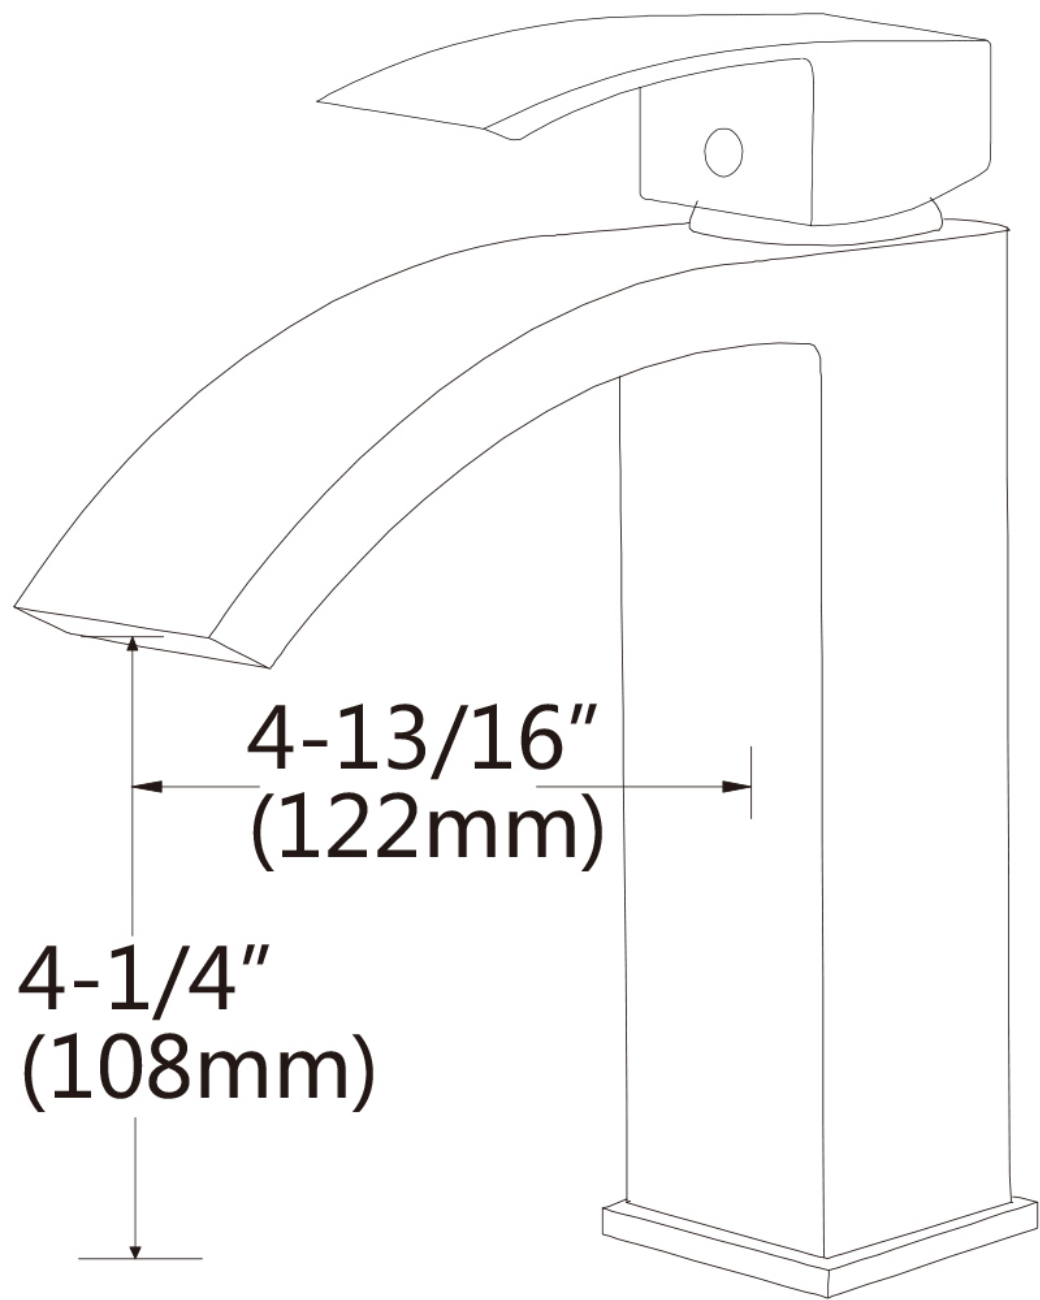

*Estimated as of 21 Jan 2022 2:52 PM.

Quality control approved in Canada. Each box on your order is physically opened-up and inspected to make sure only the highest quality product is shipped. We take and store photos of every single quality audit of every single order we ship. You can see them when you track your order on our website. This product is a group of multiple products. It features a rectangle shape. This bathroom vessel sink set is designed to be installed as a above counter bathroom vessel sink set. It is constructed with ceramic. This bathroom vessel sink set comes with a enamel glaze finish in White color. It is designed for a 1 hole faucet.

7-1/16"
(179mm)

A vertical dimension line with arrows at both ends, indicating the total height of the faucet from the base to the top of the handle.