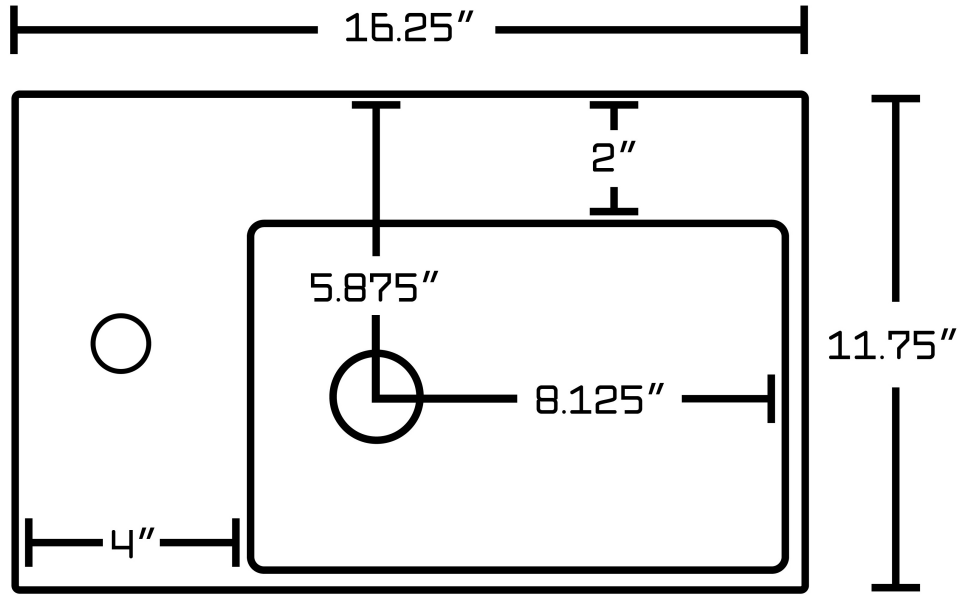

*Estimated as of 21 Jan 2022 2:52 PM.

Quality control approved in Canada. Each box on your order is physically opened-up and inspected to make sure only the highest quality product is shipped. We take and store photos of every single quality audit of every single order we ship. You can see them when you track your order on our website. This product is a group of multiple products. It features a rectangle shape. This bathroom vessel sink set is designed to be installed as a above counter bathroom vessel sink set. It is constructed with ceramic. This bathroom vessel sink set comes with a enamel glaze finish in White color. It is designed for a 1 hole faucet.

Product ID:	33593
Product Type:	Bathroom Vessel Sink Set
Shape:	Rectangle
Install Type:	Above Counter
Faucet Drilling:	1 Hole
Faucet Drilling Location:	Left
Overflow:	No
Num Of Sinks:	1
Includes Faucets:	Yes
Includes Drains:	Yes
Width Group:	10-in. - 19-in.
Material:	Ceramic
Style:	Transitional
Finish:	Enamel Glaze
Hardware Color:	Chrome
Color:	White
Recommended Ship Method:	SP

7-1/16"
(179mm)

A vertical dimension line with arrows at both ends, indicating the total height of the faucet from the base to the top of the handle.