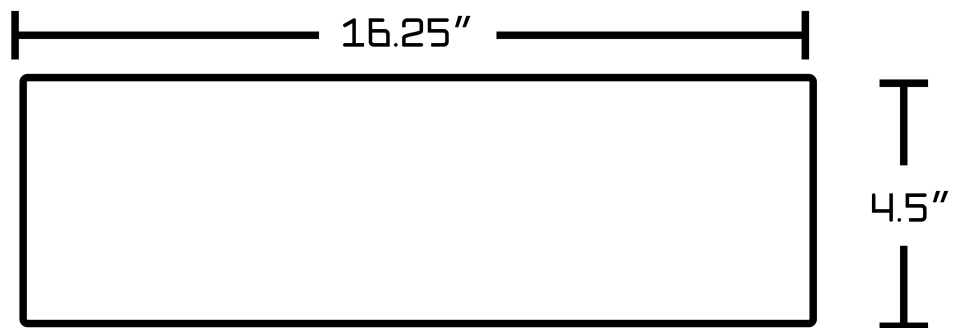

*Estimated as of 21 Jan 2022 2:52 PM.

Quality control approved in Canada. Each box on your order is physically opened-up and inspected to make sure only the highest quality product is shipped. We take and store photos of every single quality audit of every single order we ship. You can see them when you track your order on our website. This product is a group of multiple products. It features a rectangle shape. This bathroom vessel sink set is designed to be installed as a above counter bathroom vessel sink set. It is constructed with ceramic. This bathroom vessel sink set comes with a enamel glaze finish in White color. It is designed for a 1 hole faucet.

7-1/16"
(179mm)

A vertical dimension line with arrows at both ends, indicating the total height of the faucet from the base to the top of the handle.