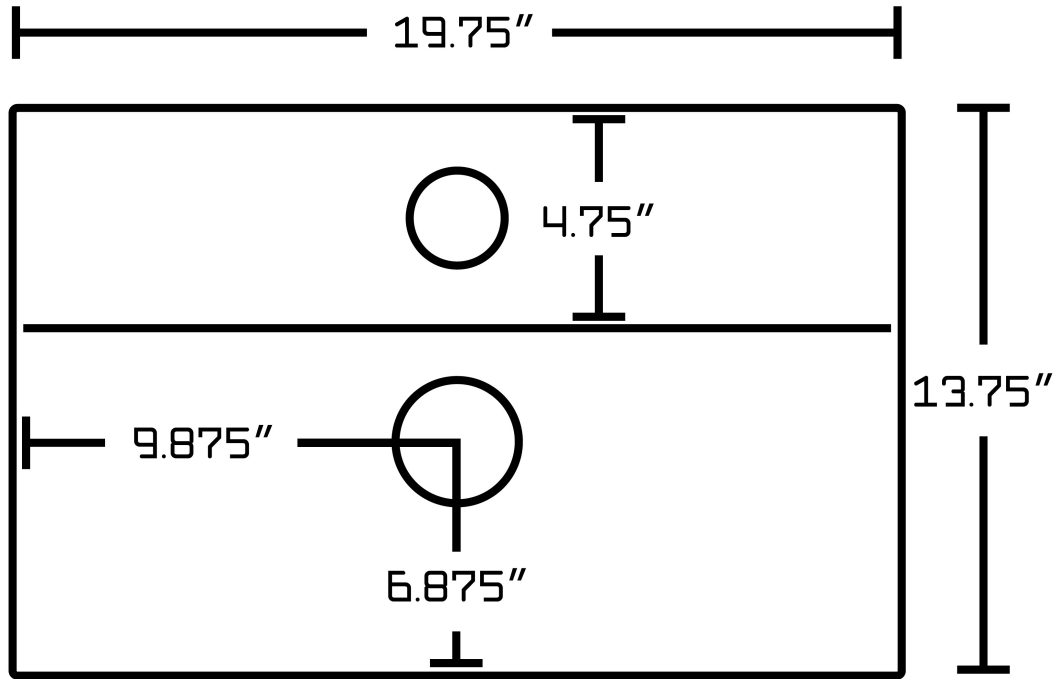

*Estimated as of 21 Jan 2022 2:53 PM.

Quality control approved in Canada. Each box on your order is physically opened-up and inspected to make sure only the highest quality product is shipped. We take and store photos of every single quality audit of every single order we ship. You can see them when you track your order on our website. This product is a group of multiple products. It features a rectangle shape. This bathroom vessel sink set is designed to be installed as a above counter bathroom vessel sink set. It is constructed with ceramic. This bathroom vessel sink set comes with a enamel glaze finish in White color. It is designed for a 1 hole faucet.

Product ID:	33592
Product Type:	Bathroom Vessel Sink Set
Shape:	Rectangle
Install Type:	Above Counter
Faucet Drilling:	1 Hole
Faucet Drilling Location:	Center
Overflow:	Yes
Num Of Sinks:	1
Includes Faucets:	Yes
Includes Drains:	Yes
Width Group:	10-in. - 19-in.
Material:	Ceramic
Style:	Modern
Finish:	Enamel Glaze
Hardware Color:	Chrome
Color:	White
Recommended Ship Method:	SP