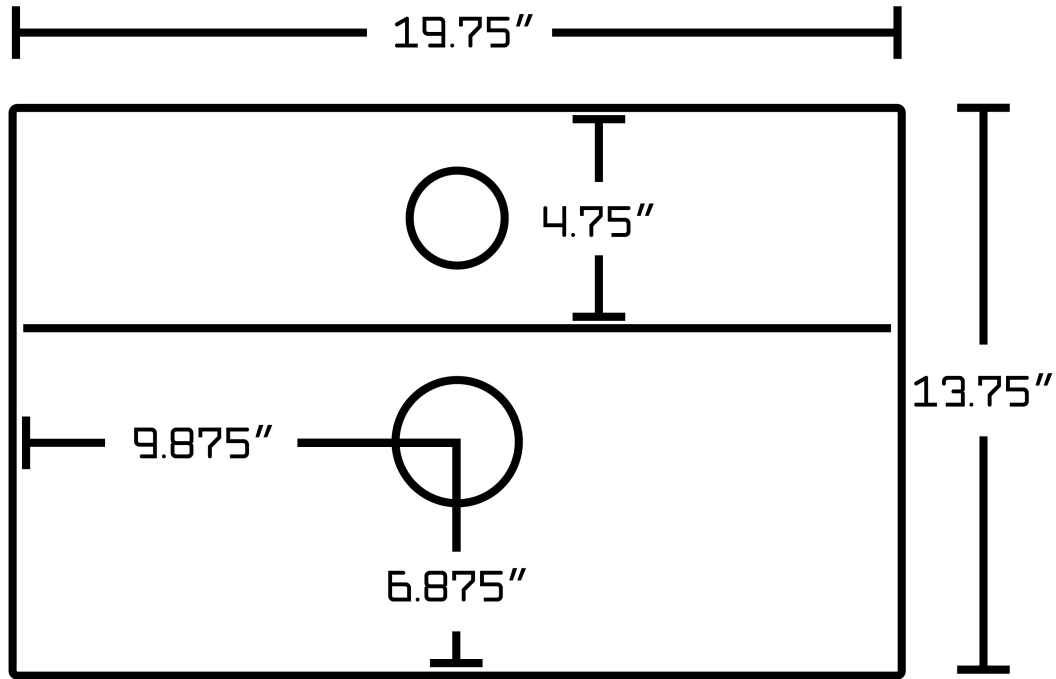

*Estimated as of 21 Jan 2022 2:53 PM.

Quality control approved in Canada. Each box on your order is physically opened-up and inspected to make sure only the highest quality product is shipped. We take and store photos of every single quality audit of every single order we ship. You can see them when you track your order on our website. This product is a group of multiple products. It features a rectangle shape. This bathroom vessel sink set is designed to be installed as a above counter bathroom vessel sink set. It is constructed with ceramic. This bathroom vessel sink set comes with a enamel glaze finish in White color. It is designed for a 1 hole faucet.

Product ID:	33592
Product Type:	Bathroom Vessel Sink Set
Shape:	Rectangle
Install Type:	Above Counter
Faucet Drilling:	1 Hole
Faucet Drilling Location:	Center
Overflow:	Yes
Num Of Sinks:	1
Includes Faucets:	Yes
Includes Drains:	Yes
Width Group:	10-in. - 19-in.
Material:	Ceramic
Style:	Modern
Finish:	Enamel Glaze
Hardware Color:	Chrome
Color:	White
Recommended Ship Method:	SP

7-1/16"
(179mm)

A vertical dimension line with arrows at both ends, indicating the total height of the faucet from the base to the top of the handle.