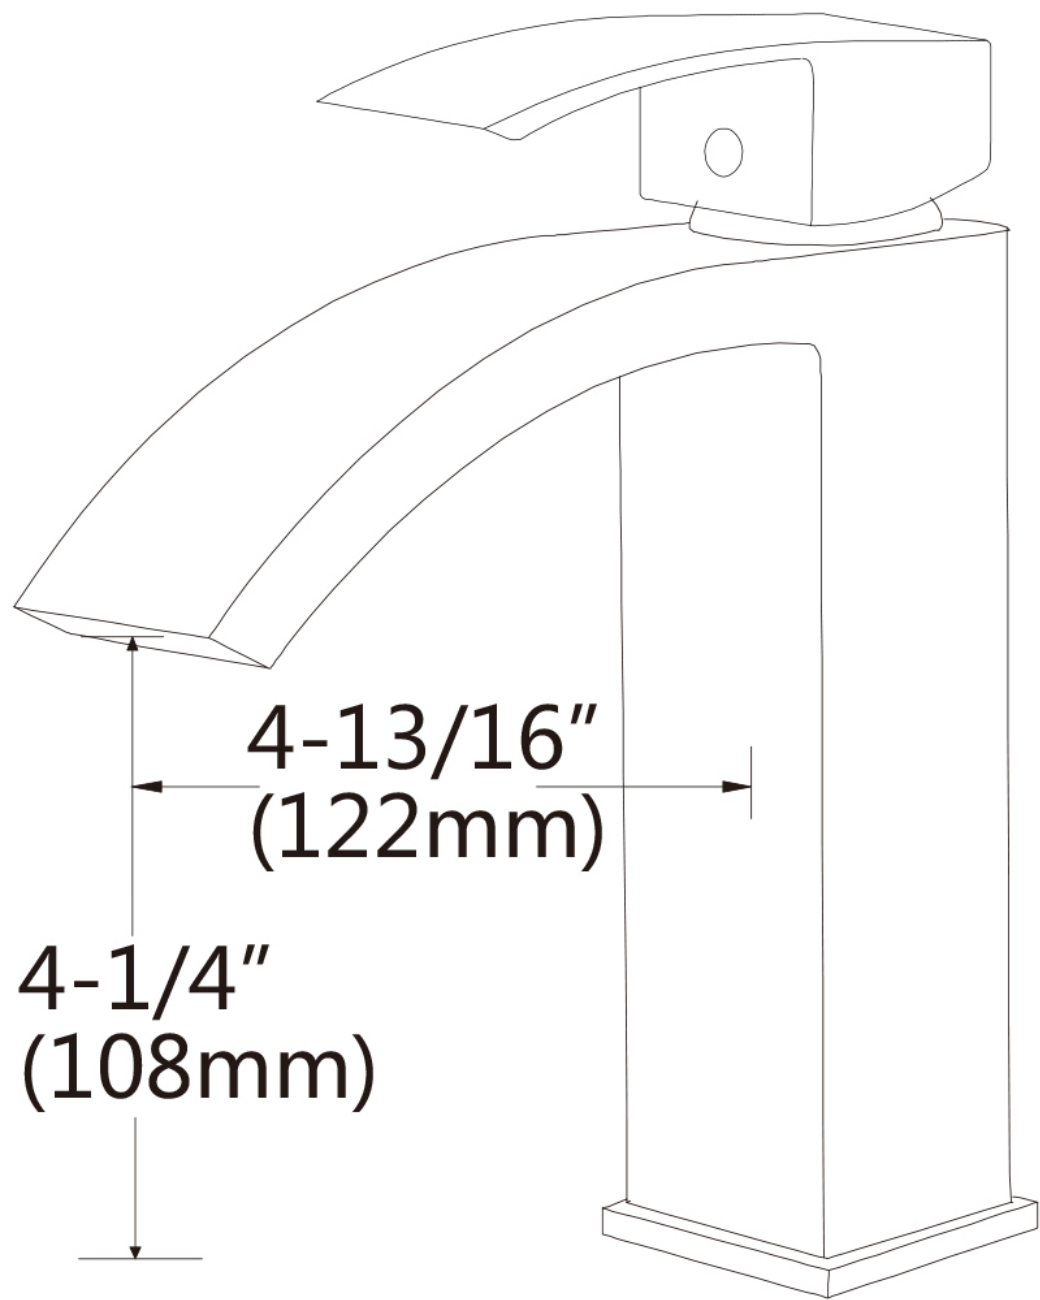

*Estimated as of 21 Jan 2022 2:53 PM.

Quality control approved in Canada. Each box on your order is physically opened-up and inspected to make sure only the highest quality product is shipped. We take and store photos of every single quality audit of every single order we ship. You can see them when you track your order on our website. This product is a group of multiple products. It features a rectangle shape. This bathroom vessel sink set is designed to be installed as a above counter bathroom vessel sink set. It is constructed with ceramic. This bathroom vessel sink set comes with a enamel glaze finish in White color. It is designed for a 1 hole faucet.

Product ID:	33592
Product Type:	Bathroom Vessel Sink Set
Shape:	Rectangle
Install Type:	Above Counter
Faucet Drilling:	1 Hole
Faucet Drilling Location:	Center
Overflow:	Yes
Num Of Sinks:	1
Includes Faucets:	Yes
Includes Drains:	Yes
Width Group:	10-in. - 19-in.
Material:	Ceramic
Style:	Modern
Finish:	Enamel Glaze
Hardware Color:	Chrome
Color:	White
Recommended Ship Method:	SP

7-1/16"
(179mm)

A vertical dimension line with arrows at both ends, indicating the total height of the faucet from the base to the top of the handle.