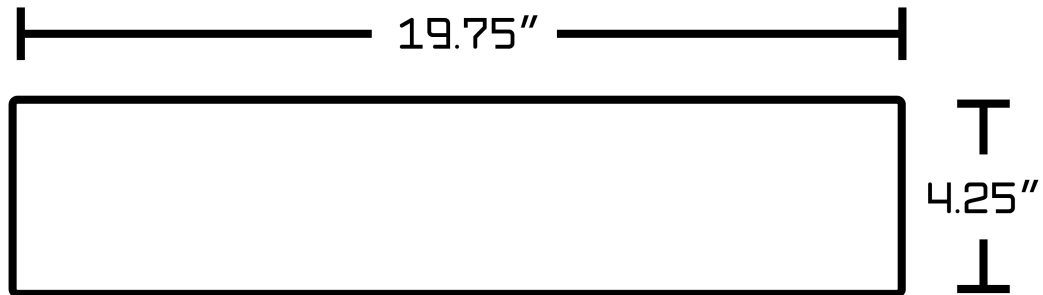

*Estimated as of 21 Jan 2022 2:53 PM.

Quality control approved in Canada. Each box on your order is physically opened-up and inspected to make sure only the highest quality product is shipped. We take and store photos of every single quality audit of every single order we ship. You can see them when you track your order on our website. This product is a group of multiple products. It features a rectangle shape. This bathroom vessel sink set is designed to be installed as a above counter bathroom vessel sink set. It is constructed with ceramic. This bathroom vessel sink set comes with a enamel glaze finish in White color. It is designed for a 1 hole faucet.

7-1/16"
(179mm)

A vertical dimension line with arrows at both ends, indicating the total height of the faucet from the base to the top of the handle.