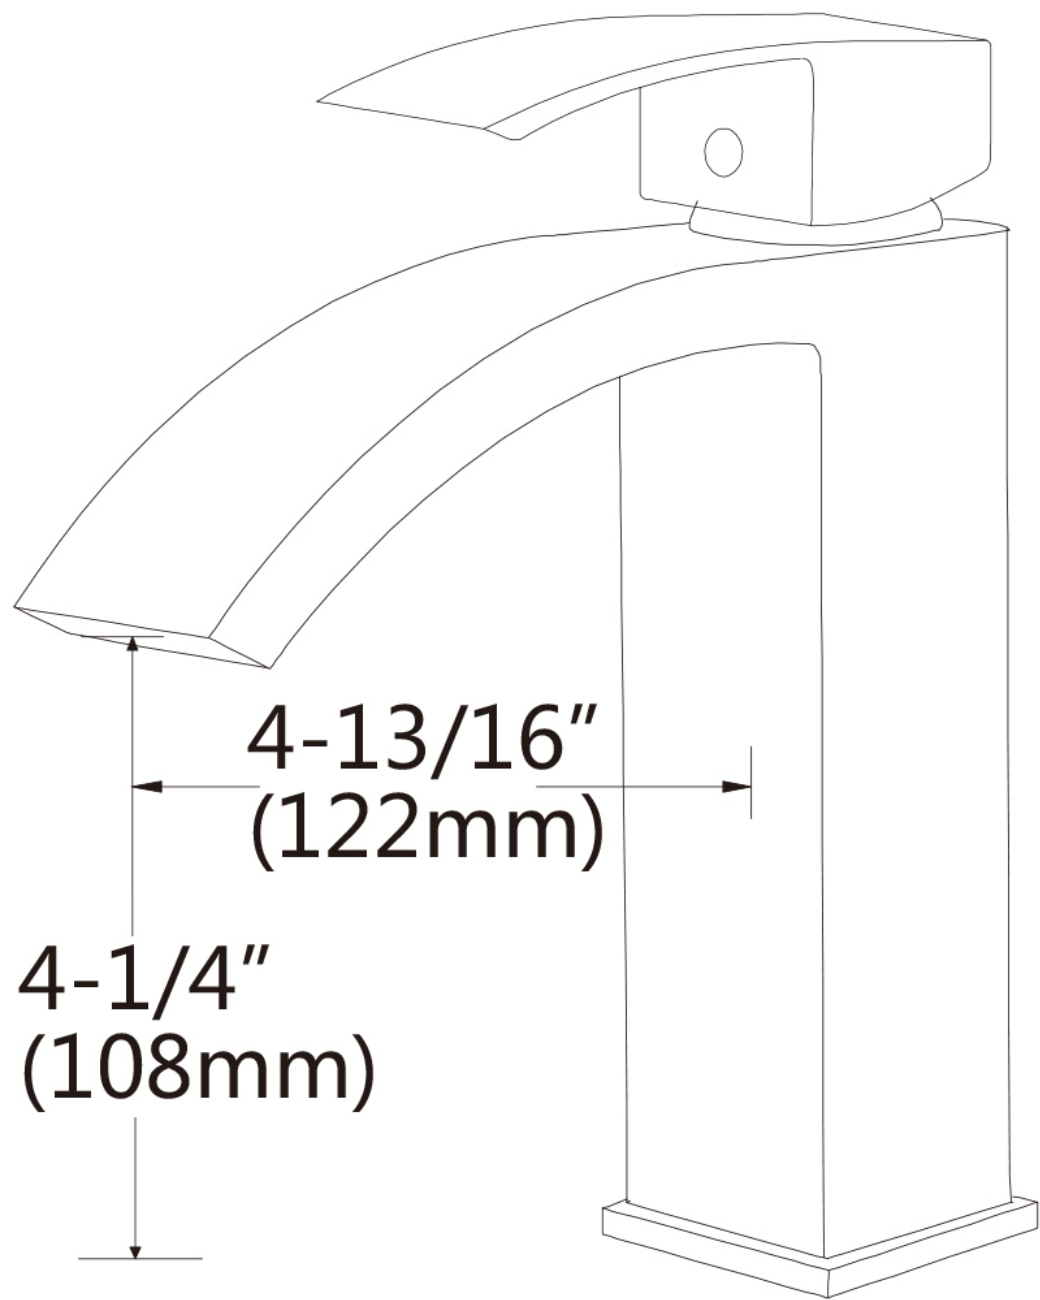

\*Estimated as of 21 Jan 2022 2:50 PM.

Quality control approved in Canada. Each box on your order is physically opened-up and inspected to make sure only the highest quality product is shipped. We take and store photos of every single quality audit of every single order we ship. You can see them when you track your order on our website. This product is a group of multiple products. It features a oval shape. This bathroom vessel sink set is designed to be installed as a wall mount bathroom vessel sink set. It is constructed with ceramic. This bathroom vessel sink set comes with a enamel glaze finish in White color. It is designed for a 1 hole faucet.

$7\text{-}\frac{1}{16}\text{''}$   
(179mm)