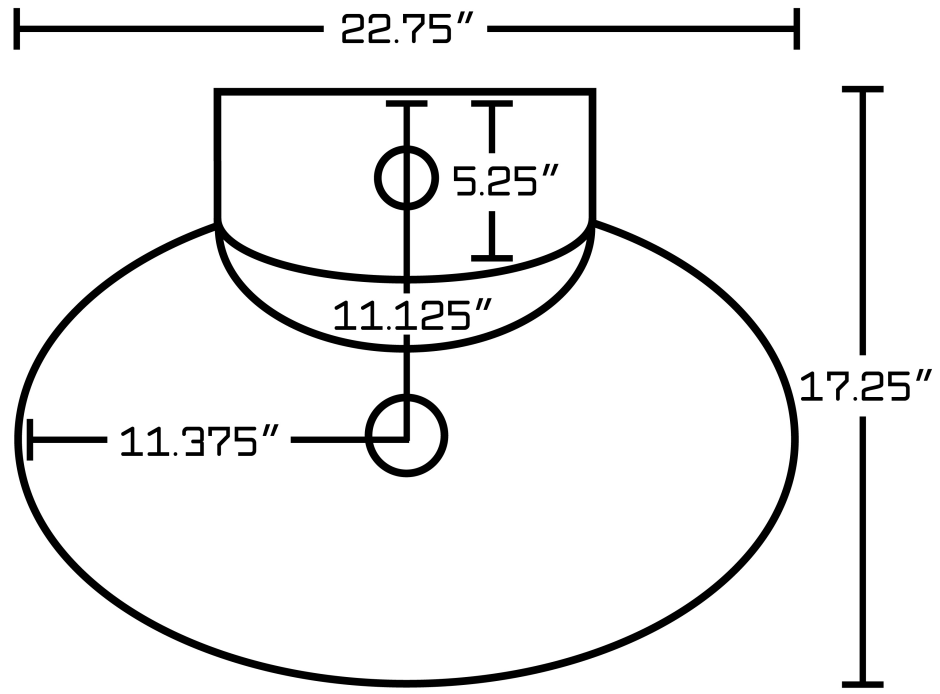

\*Estimated as of 21 Jan 2022 2:50 PM.

Quality control approved in Canada. Each box on your order is physically opened-up and inspected to make sure only the highest quality product is shipped. We take and store photos of every single quality audit of every single order we ship. You can see them when you track your order on our website. This product is a group of multiple products. It features a oval shape. This bathroom vessel sink set is designed to be installed as a wall mount bathroom vessel sink set. It is constructed with ceramic. This bathroom vessel sink set comes with a enamel glaze finish in White color. It is designed for a 1 hole faucet.

Product ID:	33592
Product Type:	Bathroom Vessel Sink Set
Shape:	Oval
Install Type:	Wall Mount
Faucet Drilling:	1 Hole
Faucet Drilling Location:	Center
Overflow:	Yes
Num Of Sinks:	1
Includes Faucets:	Yes
Includes Drains:	Yes
Width Group:	20-in. - 29-in.
Material:	Ceramic
Style:	Traditional
Finish:	Enamel Glaze
Hardware Color:	Chrome
Color:	White
Recommended Ship Method:	SP

$7\text{-}\frac{1}{16}\text{''}$   
(179mm)