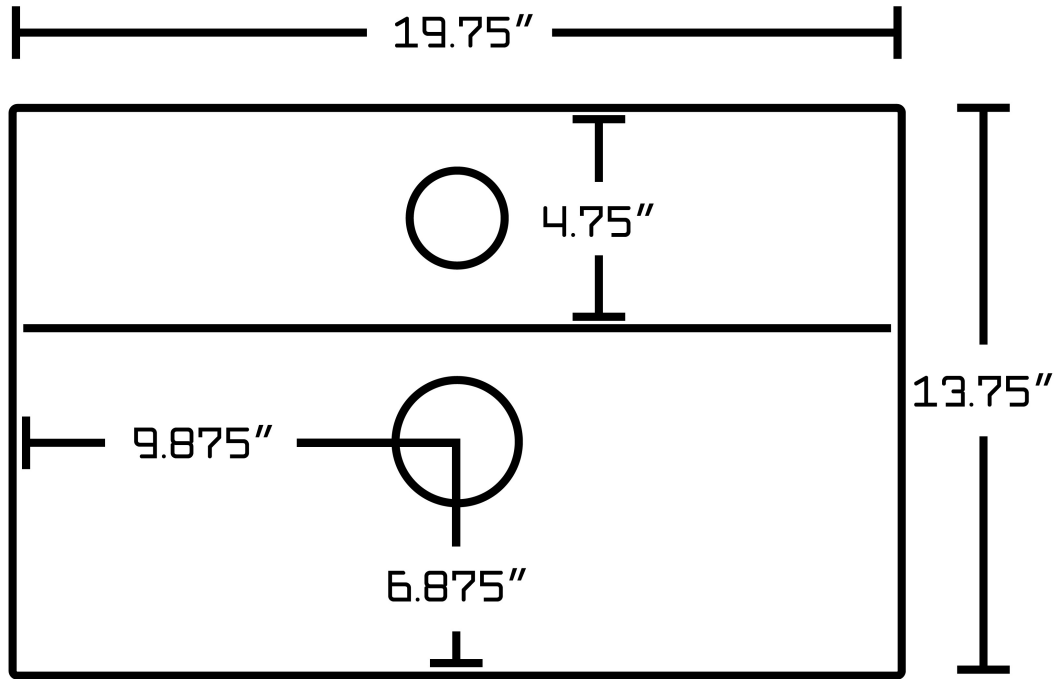

*Estimated as of 21 Jan 2022 2:53 PM.

Quality control approved in Canada. Each box on your order is physically opened-up and inspected to make sure only the highest quality product is shipped. We take and store photos of every single quality audit of every single order we ship. You can see them when you track your order on our website. This product is a group of multiple products. It features a rectangle shape. This bathroom vessel sink set is designed to be installed as a wall mount bathroom vessel sink set. It is constructed with ceramic. This bathroom vessel sink set comes with an enamel glaze finish in White color. It is designed for a 1 hole faucet.

Product ID:	33592
Product Type:	Bathroom Vessel Sink Set
Shape:	Rectangle
Install Type:	Wall Mount
Faucet Drilling:	1 Hole
Faucet Drilling Location:	Center
Overflow:	Yes
Num Of Sinks:	1
Includes Faucets:	Yes
Includes Drains:	Yes
Width Group:	10-in. - 19-in.
Material:	Ceramic
Style:	Modern
Finish:	Enamel Glaze
Hardware Color:	Chrome
Color:	White
Recommended Ship Method:	SP

$7\text{-}\frac{1}{16}\text{''}$
(179mm)