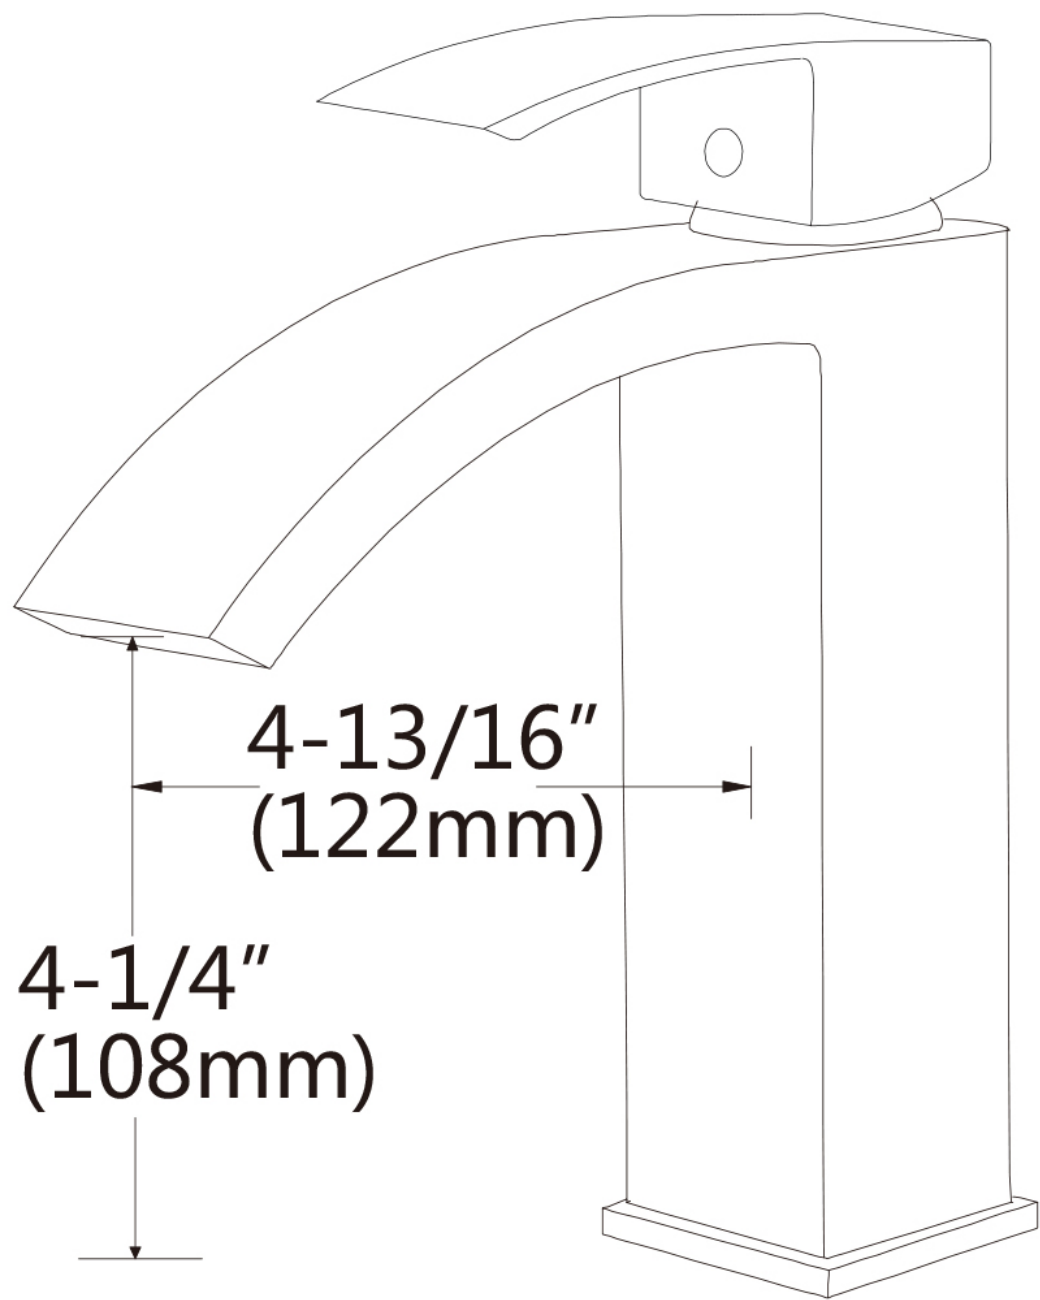

*Estimated as of 21 Jan 2022 2:53 PM.

Quality control approved in Canada. Each box on your order is physically opened-up and inspected to make sure only the highest quality product is shipped. We take and store photos of every single quality audit of every single order we ship. You can see them when you track your order on our website. This product is a group of multiple products. It features a rectangle shape. This bathroom vessel sink set is designed to be installed as a wall mount bathroom vessel sink set. It is constructed with ceramic. This bathroom vessel sink set comes with an enamel glaze finish in White color. It is designed for a 1 hole faucet.

Product ID:	33592
Product Type:	Bathroom Vessel Sink Set
Shape:	Rectangle
Install Type:	Wall Mount
Faucet Drilling:	1 Hole
Faucet Drilling Location:	Center
Overflow:	Yes
Num Of Sinks:	1
Includes Faucets:	Yes
Includes Drains:	Yes
Width Group:	10-in. - 19-in.
Material:	Ceramic
Style:	Modern
Finish:	Enamel Glaze
Hardware Color:	Chrome
Color:	White
Recommended Ship Method:	SP

$7\text{-}\frac{1}{16}\text{''}$
(179mm)