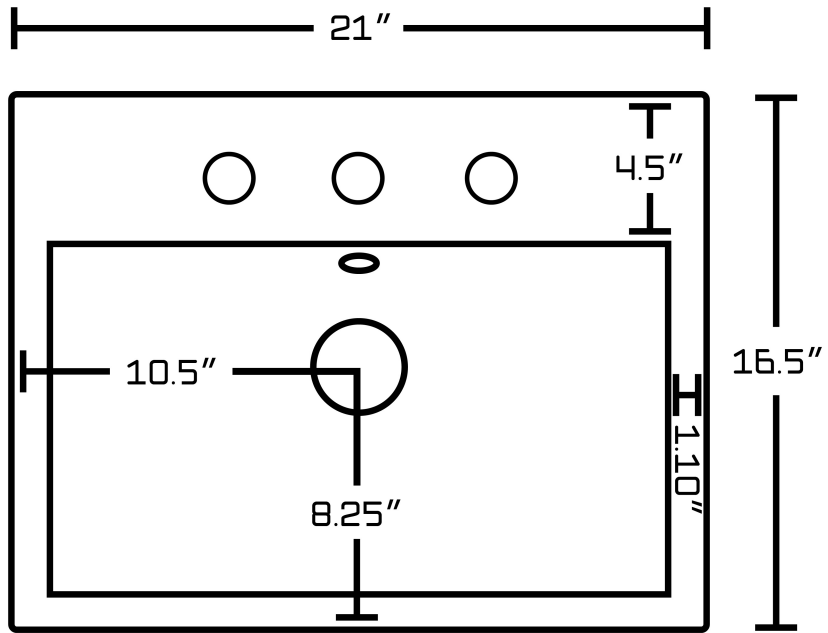

*Estimated as of 21 Jan 2022 2:50 PM.

Quality control approved in Canada. Each box on your order is physically opened-up and inspected to make sure only the highest quality product is shipped. We take and store photos of every single quality audit of every single order we ship. You can see them when you track your order on our website. This product is a group of multiple products. It features a rectangle shape. This bathroom vessel sink set is designed to be installed as a wall mount bathroom vessel sink set. It is constructed with ceramic. This bathroom vessel sink set comes with an enamel glaze finish in White color. It is designed for a 3h8-in. faucet.

Product ID:	33592
Product Type:	Bathroom Vessel Sink Set
Shape:	Rectangle
Install Type:	Wall Mount
Faucet Drilling:	3H8-in.
Faucet Drilling Location:	Center
Overflow:	Yes
Num Of Sinks:	1
Includes Faucets:	Yes
Includes Drains:	Yes
Width Group:	20-in. - 29-in.
Material:	Ceramic
Style:	Transitional
Finish:	Enamel Glaze
Hardware Color:	Chrome
Color:	White
Recommended Ship Method:	SP