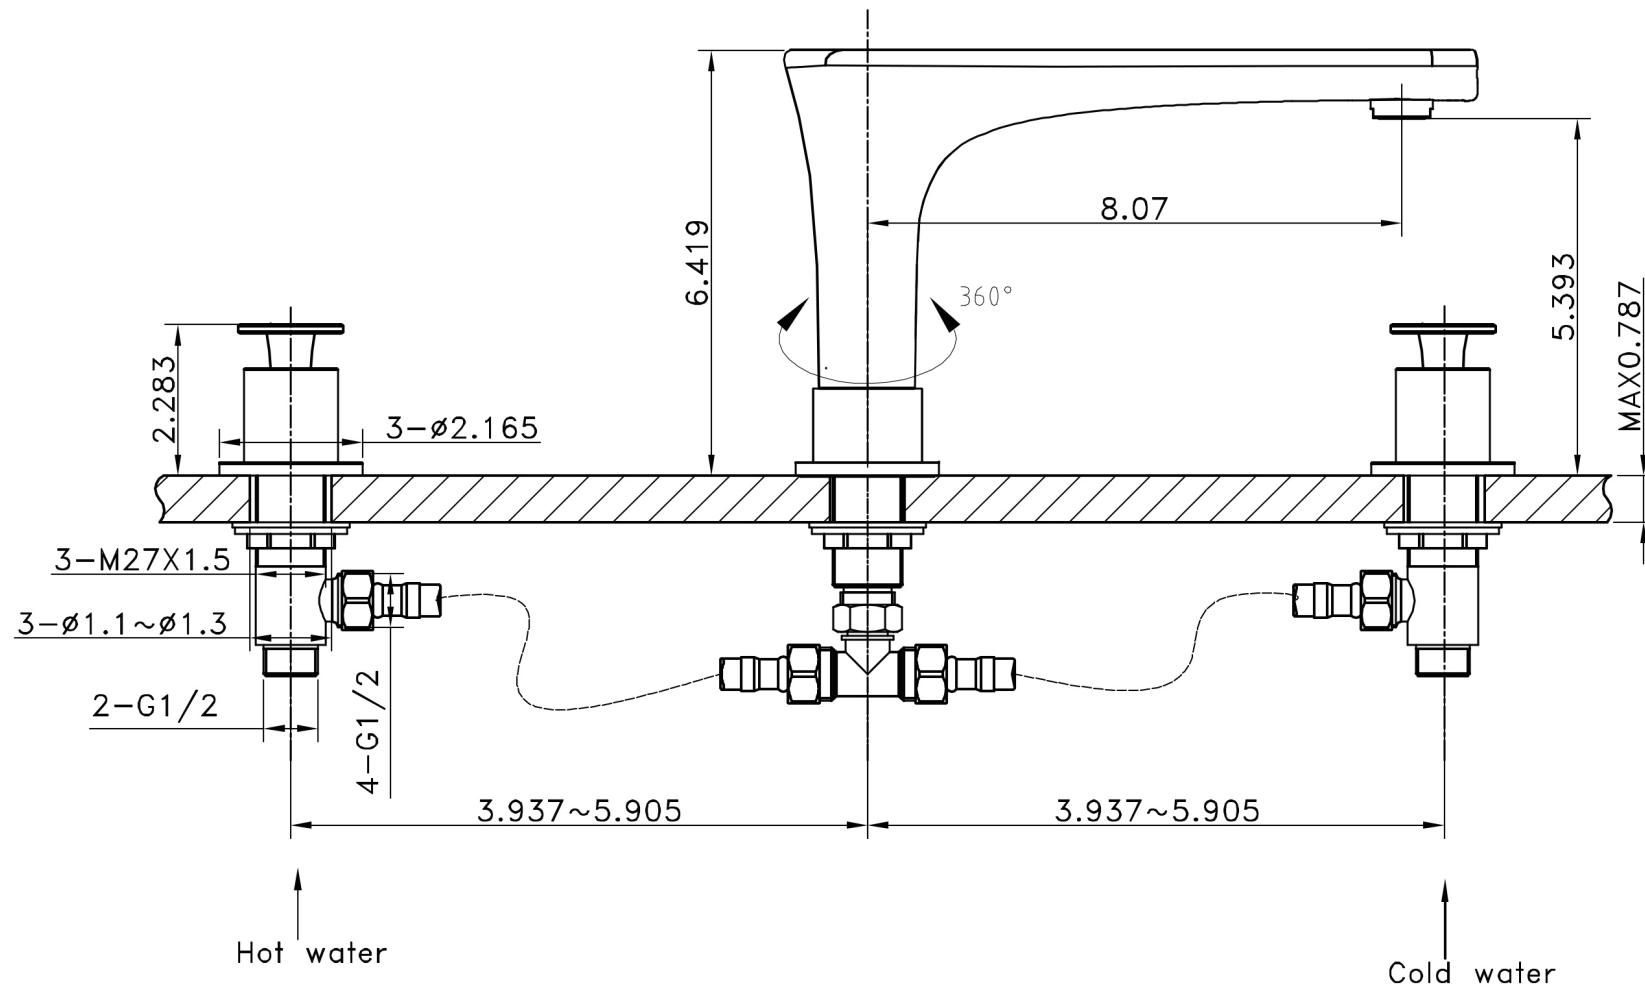

*Estimated as of 21 Jan 2022 2:53 PM.

Quality control approved in Canada. Each box on your order is physically opened-up and inspected to make sure only the highest quality product is shipped. We take and store photos of every single quality audit of every single order we ship. You can see them when you track your order on our website. This product is a group of multiple products. This modern bathroom vessel sink set belongs to the exquisite Xena Farmhouse design series. It features a rectangle shape. This bathroom vessel sink set is designed to be installed as a semi-recessed bathroom vessel sink set. It is constructed with ceramic. This bathroom vessel sink set comes with an enamel glaze finish in White color. It is designed for a 3h8-in. faucet.

Product ID:	33592
Product Type:	Bathroom Vessel Sink Set
Series:	Xena Farmhouse
Shape:	Rectangle
Install Type:	Semi-Recessed
Faucet Drilling:	3H8-in.
Faucet Drilling Location:	Center
Overflow:	Yes
Num Of Sinks:	1
Includes Faucets:	Yes
Includes Drains:	Yes
Width Group:	20-in. - 29-in.
Front Bowl Thickness:	6
Material:	Ceramic
Style:	Modern
Finish:	Enamel Glaze
Hardware Color:	Chrome
Color:	White
Recommended Ship Method:	SP