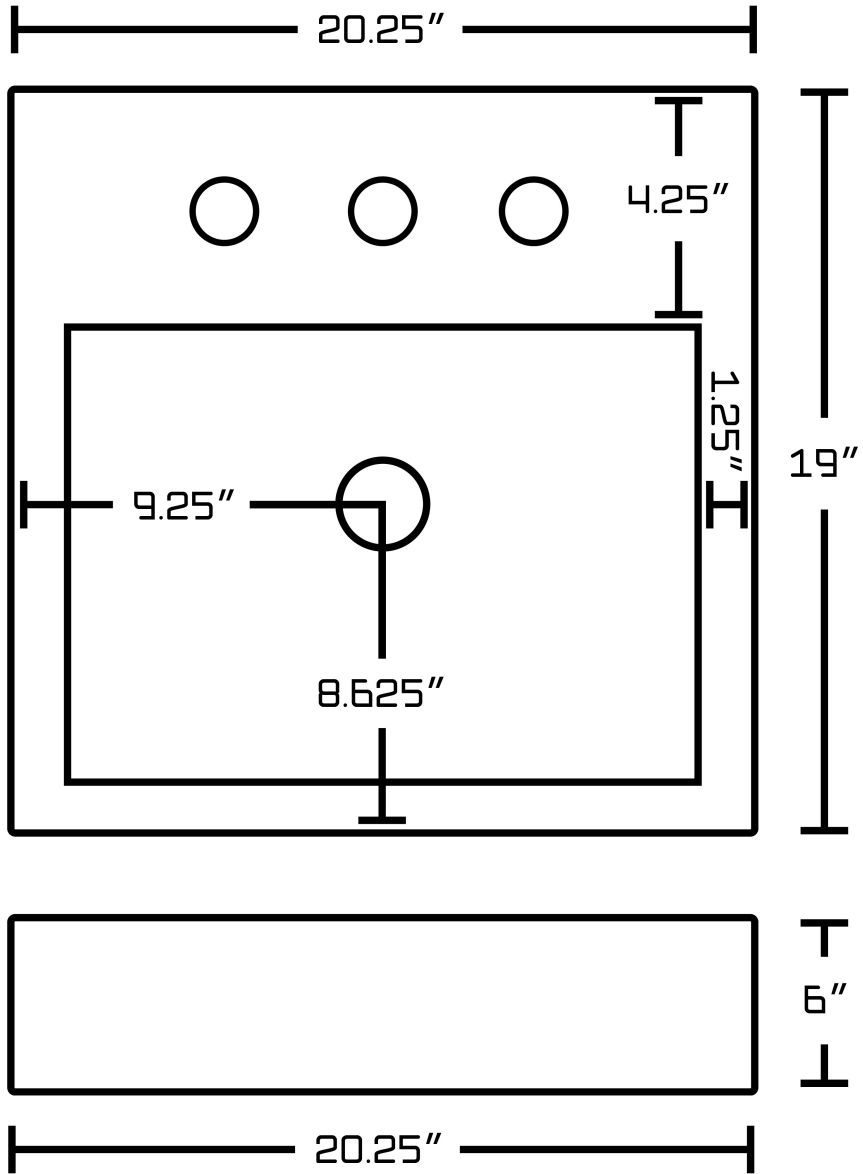

Product ID:	33592
Product Type:	Bathroom Vessel Sink Set
Series:	Xena Farmhouse
Shape:	Rectangle
Install Type:	Semi-Recessed
Faucet Drilling:	3H8-in.
Faucet Drilling Location:	Center
Overflow:	Yes
Num Of Sinks:	1
Includes Faucets:	Yes
Includes Drains:	Yes
Width Group:	20-in. - 29-in.
Front Bowl Thickness:	6
Material:	Ceramic
Style:	Modern
Finish:	Enamel Glaze
Hardware Color:	Chrome
Color:	White
Recommended Ship Method:	SP