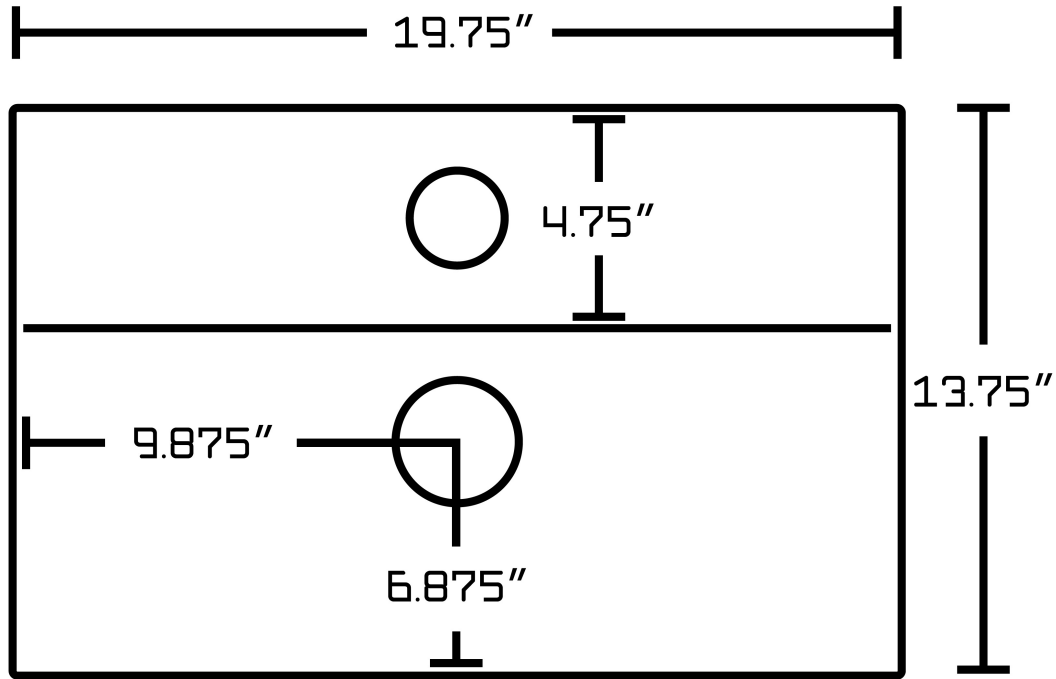

\*Estimated as of 21 Jan 2022 2:53 PM.

Quality control approved in Canada. Each box on your order is physically opened-up and inspected to make sure only the highest quality product is shipped. We take and store photos of every single quality audit of every single order we ship. You can see them when you track your order on our website. This product is a group of multiple products. It features a rectangle shape. This bathroom vessel sink set is designed to be installed as a wall mount bathroom vessel sink set. It is constructed with ceramic. This bathroom vessel sink set comes with an enamel glaze finish in White color. It is designed for a 1 hole faucet.

Product ID:	33592
Product Type:	Bathroom Vessel Sink Set
Shape:	Rectangle
Install Type:	Wall Mount
Faucet Drilling:	1 Hole
Faucet Drilling Location:	Center
Overflow:	Yes
Num Of Sinks:	1
Includes Faucets:	Yes
Includes Drains:	Yes
Width Group:	10-in. - 19-in.
Material:	Ceramic
Style:	Modern
Finish:	Enamel Glaze
Hardware Color:	Chrome
Color:	White
Recommended Ship Method:	SP