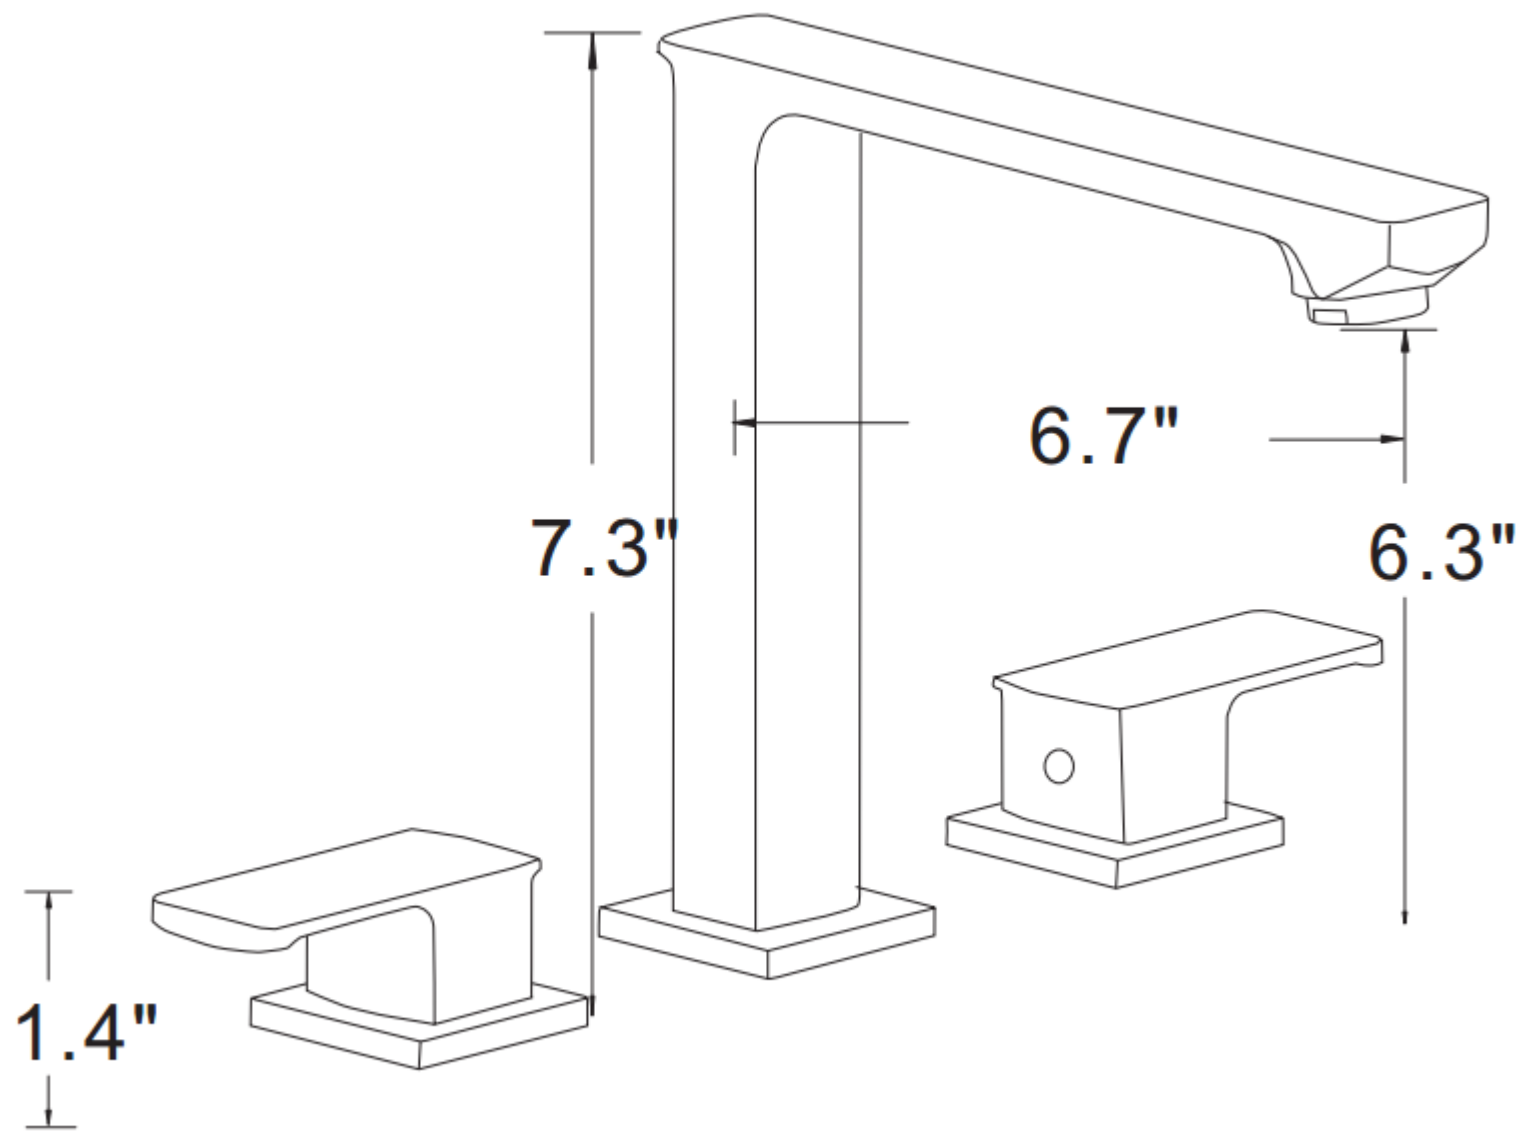

Feature(s):

- THIS PRODUCT INCLUDE(S): 1x bathroom vessel sink in white color (692), 1x bathroom sink drain in chrome color (1795), 1x bathroom sink faucet in chrome color (16753).
- This product is a bundle (set of multiple products).
- This bathroom vessel sink set features a rectangle shape with a transitional style.
- This product is made for wall mount installation.
- DIY installation instructions are included in the box.
- This bathroom vessel sink set is designed for a 3h8-in. faucet and the faucet drilling location is on the center.
- Comes with an overflow for safety.
- This bathroom vessel sink set features 1 sink.
- This bathroom vessel sink set is made with ceramic.
- The primary color of this product is white and it comes with chrome hardware.
- Smooth non-porous surface; prevents from discoloration and fading.
- Double fired and glazed for durability and stain resistance.
- 1.75-in. standard USA-Canada drain opening.
- Constructed with lead-free brass, ensuring strength and durability.
- Solid bulky brass feel (not cheap and light).
- 21-in. Width (left to right).
- 16.5-in. Depth (back to front).
- 6-in. Height (top to bottom).
- All dimensions are nominal.
- This product can usually be shipped out in 1 day.
- Quality control approved in Canada.
- Each box on your order is physically opened-up and inspected to make sure only the highest quality product is shipped.
- We take and store photos of every single quality audit of every single order we ship.
- You can see them when you track your order on our website.

Product ID:	16753
Product Type:	Bathroom Vessel Sink Set
Shape:	Rectangle
Install Type:	Wall Mount
Faucet Drilling:	3H8-in.
Faucet Drilling Location:	Center
Overflow:	Yes
Num Of Sinks:	1
Includes Faucets:	Yes
Includes Drains:	Yes
Width Group:	20-in. - 29-in.
Material:	Ceramic
Style:	Transitional
Finish:	Enamel Glaze
Hardware Color:	Chrome
Color:	White
Recommended Ship Method:	SP