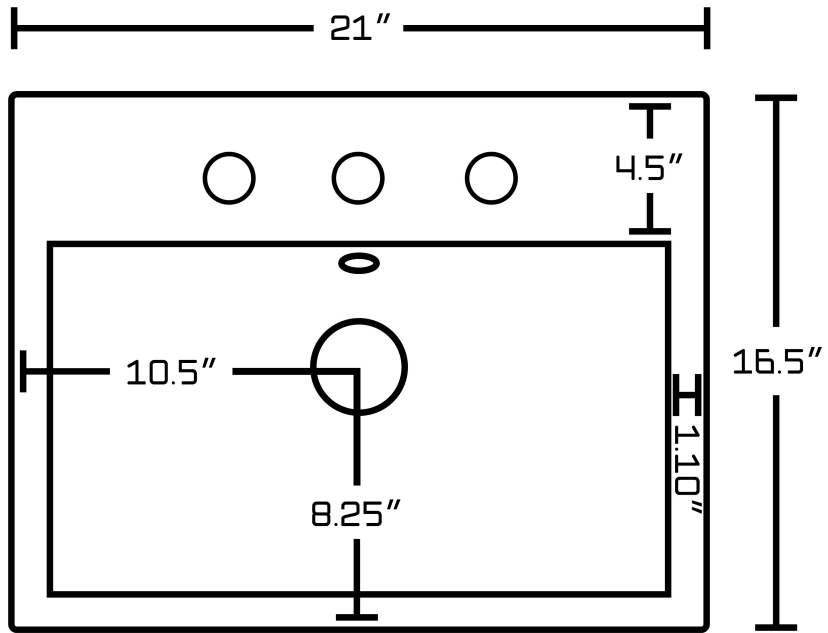

*Estimated as of 21 Jan 2022 2:50 PM.

Quality control approved in Canada. Each box on your order is physically opened-up and inspected to make sure only the highest quality product is shipped. We take and store photos of every single quality audit of every single order we ship. You can see them when you track your order on our website. This product is a group of multiple products. It features a rectangle shape. This bathroom vessel sink set is designed to be installed as a wall mount bathroom vessel sink set. It is constructed with ceramic. This bathroom vessel sink set comes with an enamel glaze finish in White color. It is designed for a 3h8-in. faucet.

Product ID:	16753
Product Type:	Bathroom Vessel Sink Set
Shape:	Rectangle
Install Type:	Wall Mount
Faucet Drilling:	3H8-in.
Faucet Drilling Location:	Center
Overflow:	Yes
Num Of Sinks:	1
Includes Faucets:	Yes
Includes Drains:	Yes
Width Group:	20-in. - 29-in.
Material:	Ceramic
Style:	Transitional
Finish:	Enamel Glaze
Hardware Color:	Chrome
Color:	White
Recommended Ship Method:	SP