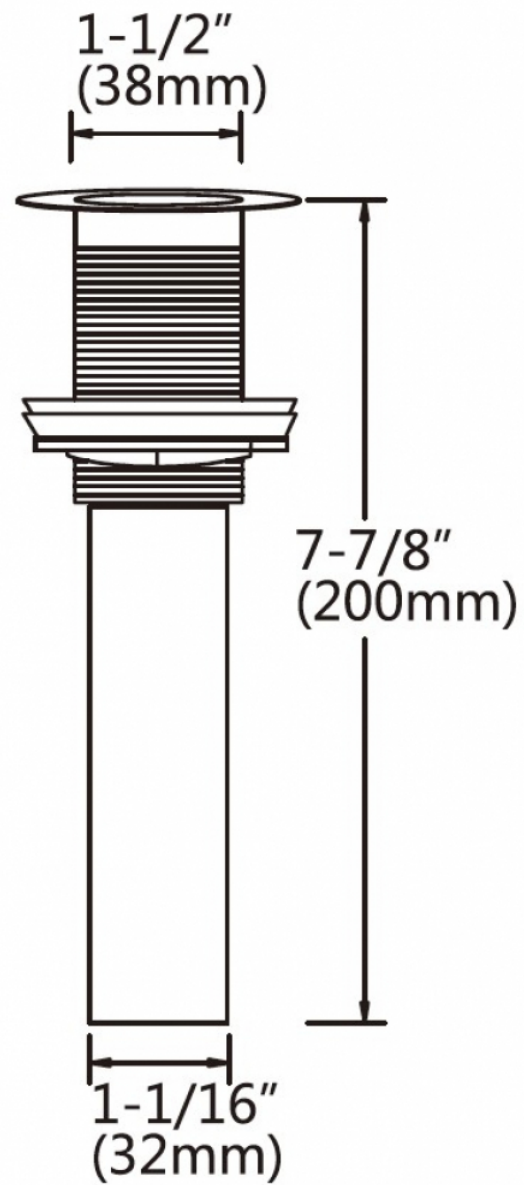

**Feature(s):**

- THIS PRODUCT INCLUDE(S): 1x bathroom vessel sink in white color (1732), 1x bathroom sink faucet in chrome color (16750), 1x bathroom sink drain in chrome color (33593).
- This product is a bundle (set of multiple products).
- This bathroom vessel sink set features a rectangle shape with a modern style.
- This product is made for above counter installation.
- DIY installation instructions are included in the box.
- This bathroom vessel sink set is designed for a 1 hole faucet and the faucet drilling location is on the center.
- This bathroom vessel sink set features 1 sink.
- This bathroom vessel sink set is made with ceramic.
- The primary color of this product is white and it comes with chrome hardware.
- Smooth non-porous surface; prevents from discoloration and fading.
- Double fired and glazed for durability and stain resistance.
- 1.75-in. standard USA-Canada drain opening.
- Constructed with lead-free brass, ensuring strength and durability.
- Solid bulky brass feel (not cheap and light).
- 21.5-in. Width (left to right).
- 15.75-in. Depth (back to front).
- 5-in. Height (top to bottom).
- All dimensions are nominal.
- This product can usually be shipped out in 1 day.
- Quality control approved in Canada.
- Each box on your order is physically opened-up and inspected to make sure only the highest quality product is shipped.
- We take and store photos of every single quality audit of every single order we ship.
- You can see them when you track your order on our website.

Product ID:	33593
Product Type:	Bathroom Vessel Sink Set
Shape:	Rectangle
Install Type:	Above Counter
Faucet Drilling:	1 Hole
Faucet Drilling Location:	Center
Overflow:	No
Num Of Sinks:	1
Includes Faucets:	Yes
Includes Drains:	Yes
Width Group:	20-in. - 29-in.
Material:	Ceramic
Style:	Modern
Finish:	Enamel Glaze
Hardware Color:	Chrome
Color:	White
Recommended Ship Method:	SP