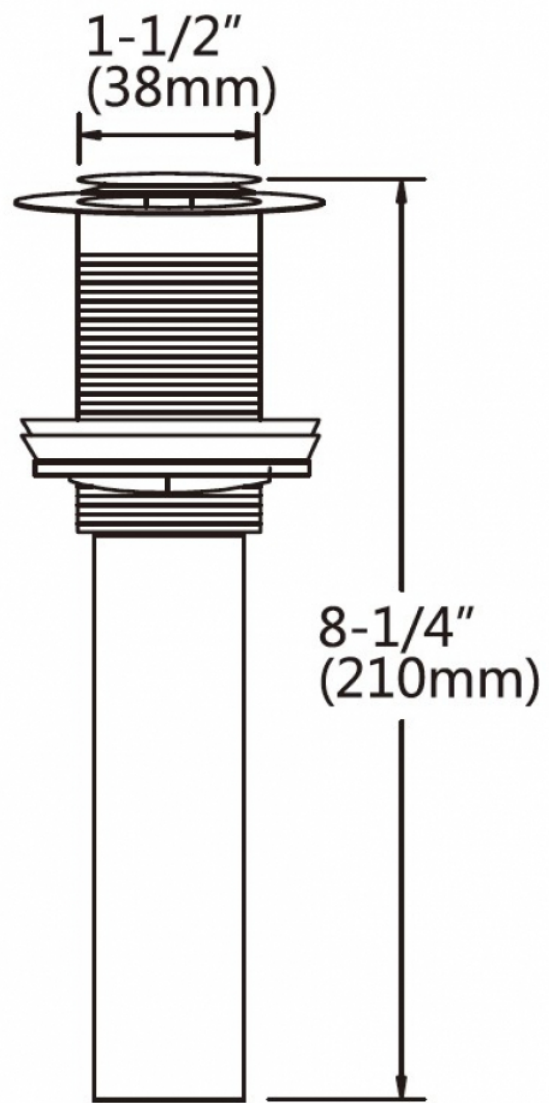

**Feature(s):**

- THIS PRODUCT INCLUDE(S): 1x bathroom vessel sink in white color (1732), 1x bathroom sink faucet in chrome color (16750), 1x bathroom sink drain in chrome color (33593).
- This product is a bundle (set of multiple products).
- This bathroom vessel sink set features a rectangle shape with a modern style.
- This product is made for above counter installation.
- DIY installation instructions are included in the box.
- This bathroom vessel sink set is designed for a 1 hole faucet and the faucet drilling location is on the center.
- This bathroom vessel sink set features 1 sink.
- This bathroom vessel sink set is made with ceramic.
- The primary color of this product is white and it comes with chrome hardware.
- Smooth non-porous surface; prevents from discoloration and fading.
- Double fired and glazed for durability and stain resistance.
- 1.75-in. standard USA-Canada drain opening.
- Constructed with lead-free brass, ensuring strength and durability.
- Solid bulky brass feel (not cheap and light).
- 21.5-in. Width (left to right).
- 15.75-in. Depth (back to front).
- 5-in. Height (top to bottom).
- All dimensions are nominal.
- This product can usually be shipped out in 1 day.
- Quality control approved in Canada.
- Each box on your order is physically opened-up and inspected to make sure only the highest quality product is shipped.
- We take and store photos of every single quality audit of every single order we ship.
- You can see them when you track your order on our website.

Product ID:	33593
Product Type:	Bathroom Vessel Sink Set
Shape:	Rectangle
Install Type:	Above Counter
Faucet Drilling:	1 Hole
Faucet Drilling Location:	Center
Overflow:	No
Num Of Sinks:	1
Includes Faucets:	Yes
Includes Drains:	Yes
Width Group:	20-in. - 29-in.
Material:	Ceramic
Style:	Modern
Finish:	Enamel Glaze
Hardware Color:	Chrome
Color:	White
Recommended Ship Method:	SP