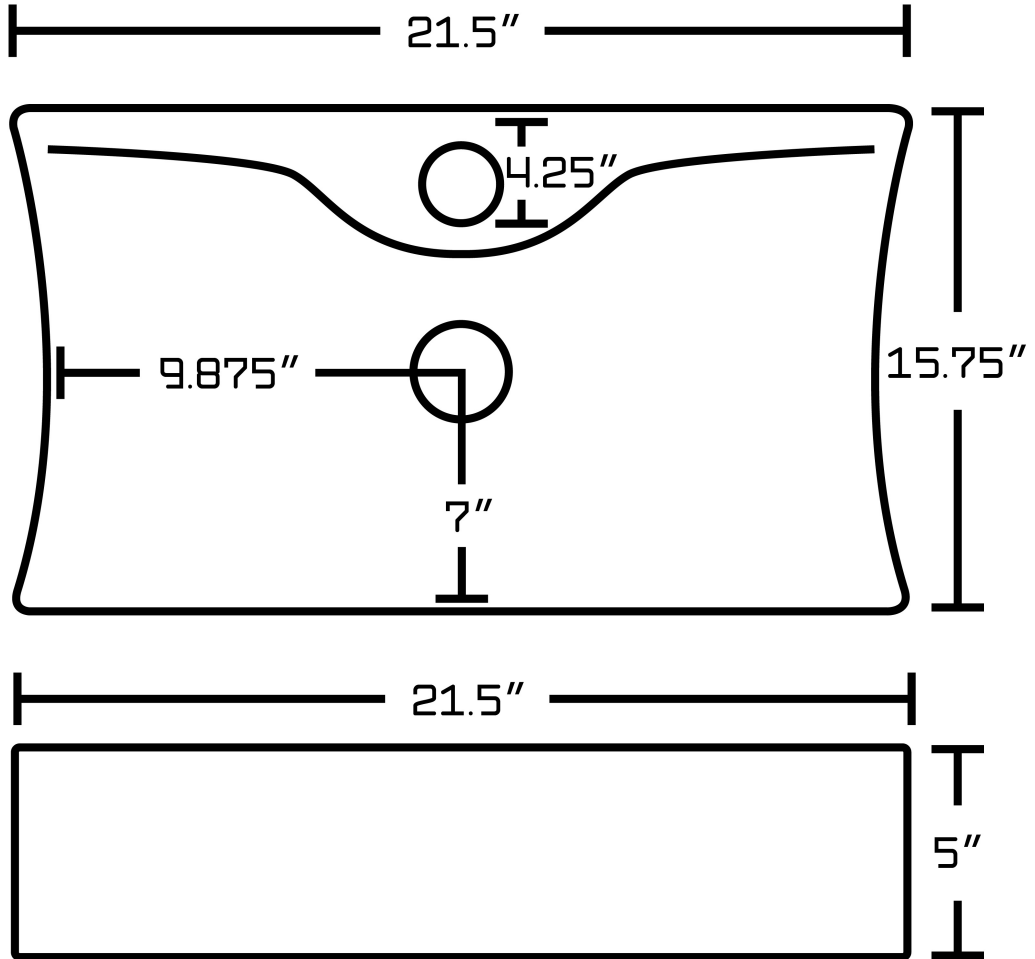

\*Estimated as of 21 Jan 2022 2:54 PM.

Quality control approved in Canada. Each box on your order is physically opened-up and inspected to make sure only the highest quality product is shipped. We take and store photos of every single quality audit of every single order we ship. You can see them when you track your order on our website. This product is a group of multiple products. It features a rectangle shape. This bathroom vessel sink set is designed to be installed as a above counter bathroom vessel sink set. It is constructed with ceramic. This bathroom vessel sink set comes with a enamel glaze finish in White color. It is designed for a 1 hole faucet.

Product ID:	33593
Product Type:	Bathroom Vessel Sink Set
Shape:	Rectangle
Install Type:	Above Counter
Faucet Drilling:	1 Hole
Faucet Drilling Location:	Center
Overflow:	No
Num Of Sinks:	1
Includes Faucets:	Yes
Includes Drains:	Yes
Width Group:	20-in. - 29-in.
Material:	Ceramic
Style:	Modern
Finish:	Enamel Glaze
Hardware Color:	Chrome
Color:	White
Recommended Ship Method:	SP