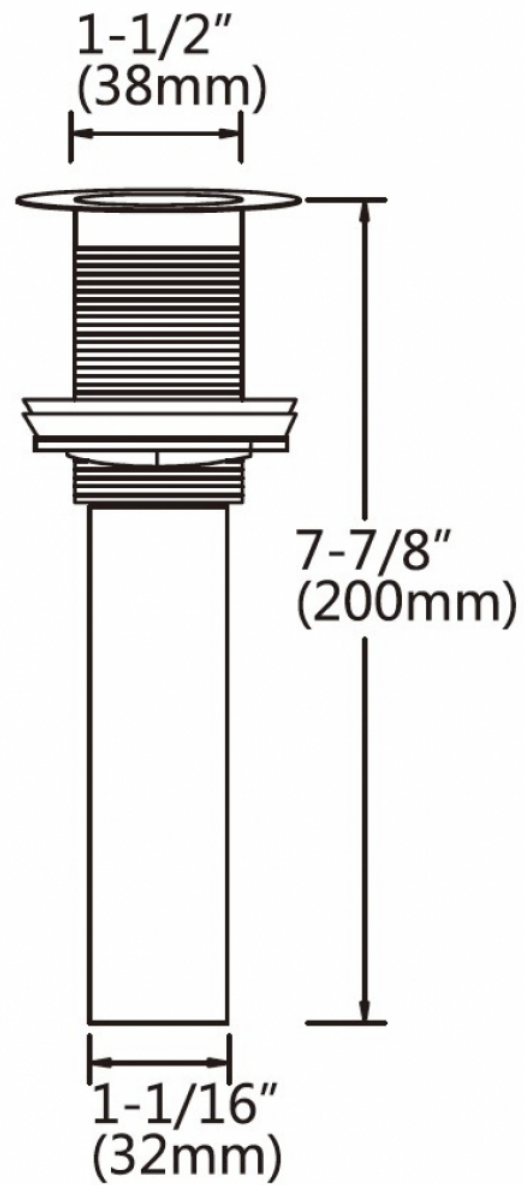

**Feature(s):**

- THIS PRODUCT INCLUDE(S): 1x bathroom vessel sink in white color (1119), 1x bathroom sink faucet in chrome color (28787), 1x bathroom sink drain in chrome color (33593).
- This product is a bundle (set of multiple products).
- This bathroom vessel sink set features a square shape with a modern style.
- This product is made for wall mount installation.
- DIY installation instructions are included in the box.
- This bathroom vessel sink set is designed for a 1 hole faucet and the faucet drilling location is on the center.
- This bathroom vessel sink set features 1 sink.
- This bathroom vessel sink set is made with ceramic.
- The primary color of this product is white and it comes with chrome hardware.
- Smooth non-porous surface; prevents from discoloration and fading.
- Double fired and glazed for durability and stain resistance.
- 1.75-in. standard USA-Canada drain opening.
- Constructed with lead-free brass, ensuring strength and durability.
- Solid bulky brass feel (not cheap and light).
- 17.5-in. Width (left to right).
- 17.5-in. Depth (back to front).
- 3.75-in. Height (top to bottom).
- All dimensions are nominal.
- This product can usually be shipped out in 1 day.
- Quality control approved in Canada.
- Each box on your order is physically opened-up and inspected to make sure only the highest quality product is shipped.
- We take and store photos of every single quality audit of every single order we ship.
- You can see them when you track your order on our website.

Product ID:	33593
Product Type:	Bathroom Vessel Sink Set
Shape:	Square
Install Type:	Wall Mount
Faucet Drilling:	1 Hole
Faucet Drilling Location:	Center
Overflow:	No
Num Of Sinks:	1
Includes Faucets:	Yes
Includes Drains:	Yes
Width Group:	10-in. - 19-in.
Material:	Ceramic
Style:	Modern
Finish:	Enamel Glaze
Hardware Color:	Chrome
Color:	White
Recommended Ship Method:	SP