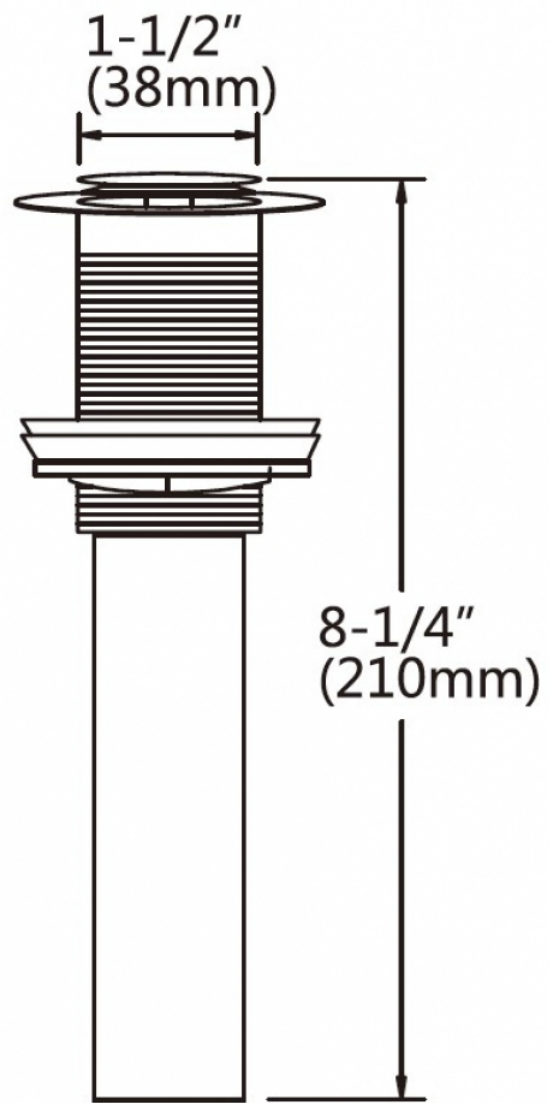

**Feature(s):**

- THIS PRODUCT INCLUDE(S): 1x bathroom vessel sink in white color (1119), 1x bathroom sink faucet in chrome color (28787), 1x bathroom sink drain in chrome color (33593).
- This product is a bundle (set of multiple products).
- This bathroom vessel sink set features a square shape with a modern style.
- This product is made for wall mount installation.
- DIY installation instructions are included in the box.
- This bathroom vessel sink set is designed for a 1 hole faucet and the faucet drilling location is on the center.
- This bathroom vessel sink set features 1 sink.
- This bathroom vessel sink set is made with ceramic.
- The primary color of this product is white and it comes with chrome hardware.
- Smooth non-porous surface; prevents from discoloration and fading.
- Double fired and glazed for durability and stain resistance.
- 1.75-in. standard USA-Canada drain opening.
- Constructed with lead-free brass, ensuring strength and durability.
- Solid bulky brass feel (not cheap and light).
- 17.5-in. Width (left to right).
- 17.5-in. Depth (back to front).
- 3.75-in. Height (top to bottom).
- All dimensions are nominal.
- This product can usually be shipped out in 1 day.
- Quality control approved in Canada.
- Each box on your order is physically opened-up and inspected to make sure only the highest quality product is shipped.
- We take and store photos of every single quality audit of every single order we ship.
- You can see them when you track your order on our website.

Product ID:	33593
Product Type:	Bathroom Vessel Sink Set
Shape:	Square
Install Type:	Wall Mount
Faucet Drilling:	1 Hole
Faucet Drilling Location:	Center
Overflow:	No
Num Of Sinks:	1
Includes Faucets:	Yes
Includes Drains:	Yes
Width Group:	10-in. - 19-in.
Material:	Ceramic
Style:	Modern
Finish:	Enamel Glaze
Hardware Color:	Chrome
Color:	White
Recommended Ship Method:	SP