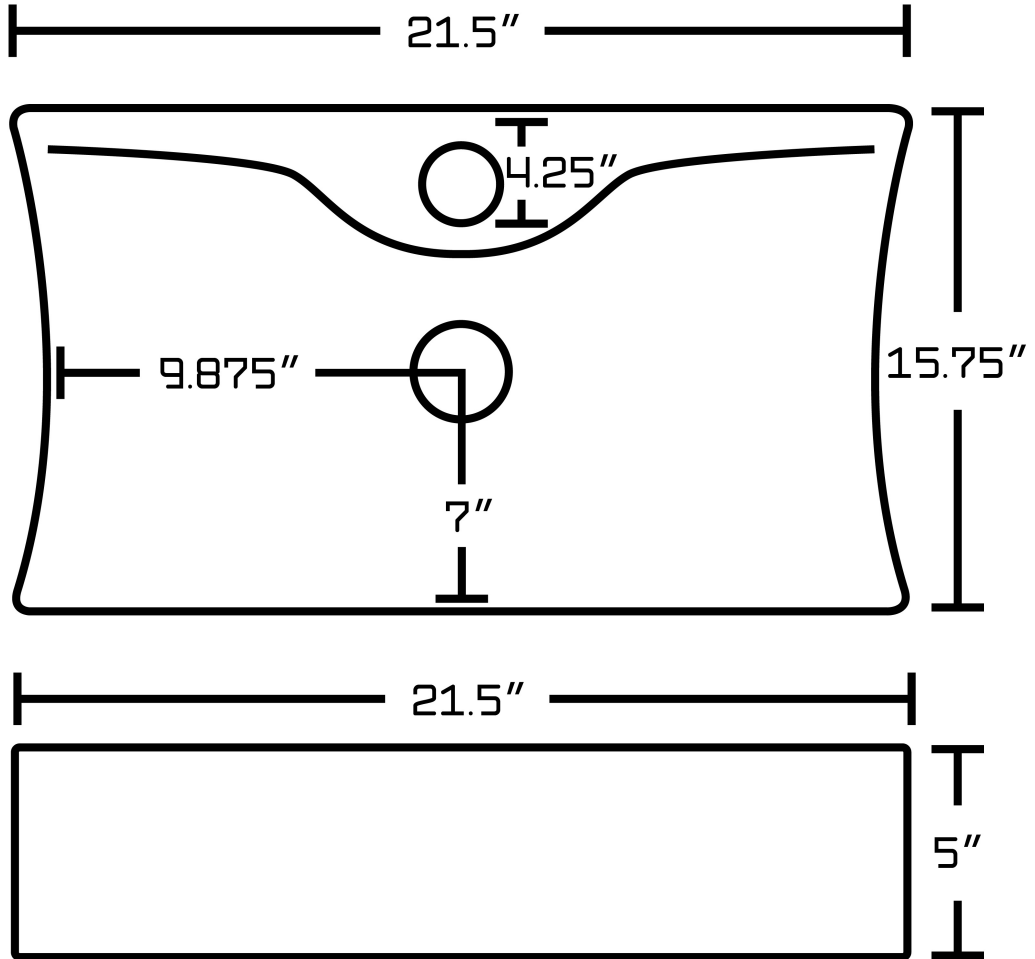

\*Estimated as of 21 Jan 2022 2:54 PM.

Quality control approved in Canada. Each box on your order is physically opened-up and inspected to make sure only the highest quality product is shipped. We take and store photos of every single quality audit of every single order we ship. You can see them when you track your order on our website. This product is a group of multiple products. It features a rectangle shape. This bathroom vessel sink set is designed to be installed as a wall mount bathroom vessel sink set. It is constructed with ceramic. This bathroom vessel sink set comes with an enamel glaze finish in White color. It is designed for a 1 hole faucet.

Product ID:	16748
Product Type:	Bathroom Vessel Sink Set
Shape:	Rectangle
Install Type:	Wall Mount
Faucet Drilling:	1 Hole
Faucet Drilling Location:	Wall Mount
Overflow:	No
Num Of Sinks:	1
Includes Faucets:	Yes
Includes Drains:	Yes
Width Group:	20-in. - 29-in.
Material:	Ceramic
Style:	Modern
Finish:	Enamel Glaze
Hardware Color:	Chrome
Color:	White
Recommended Ship Method:	SP