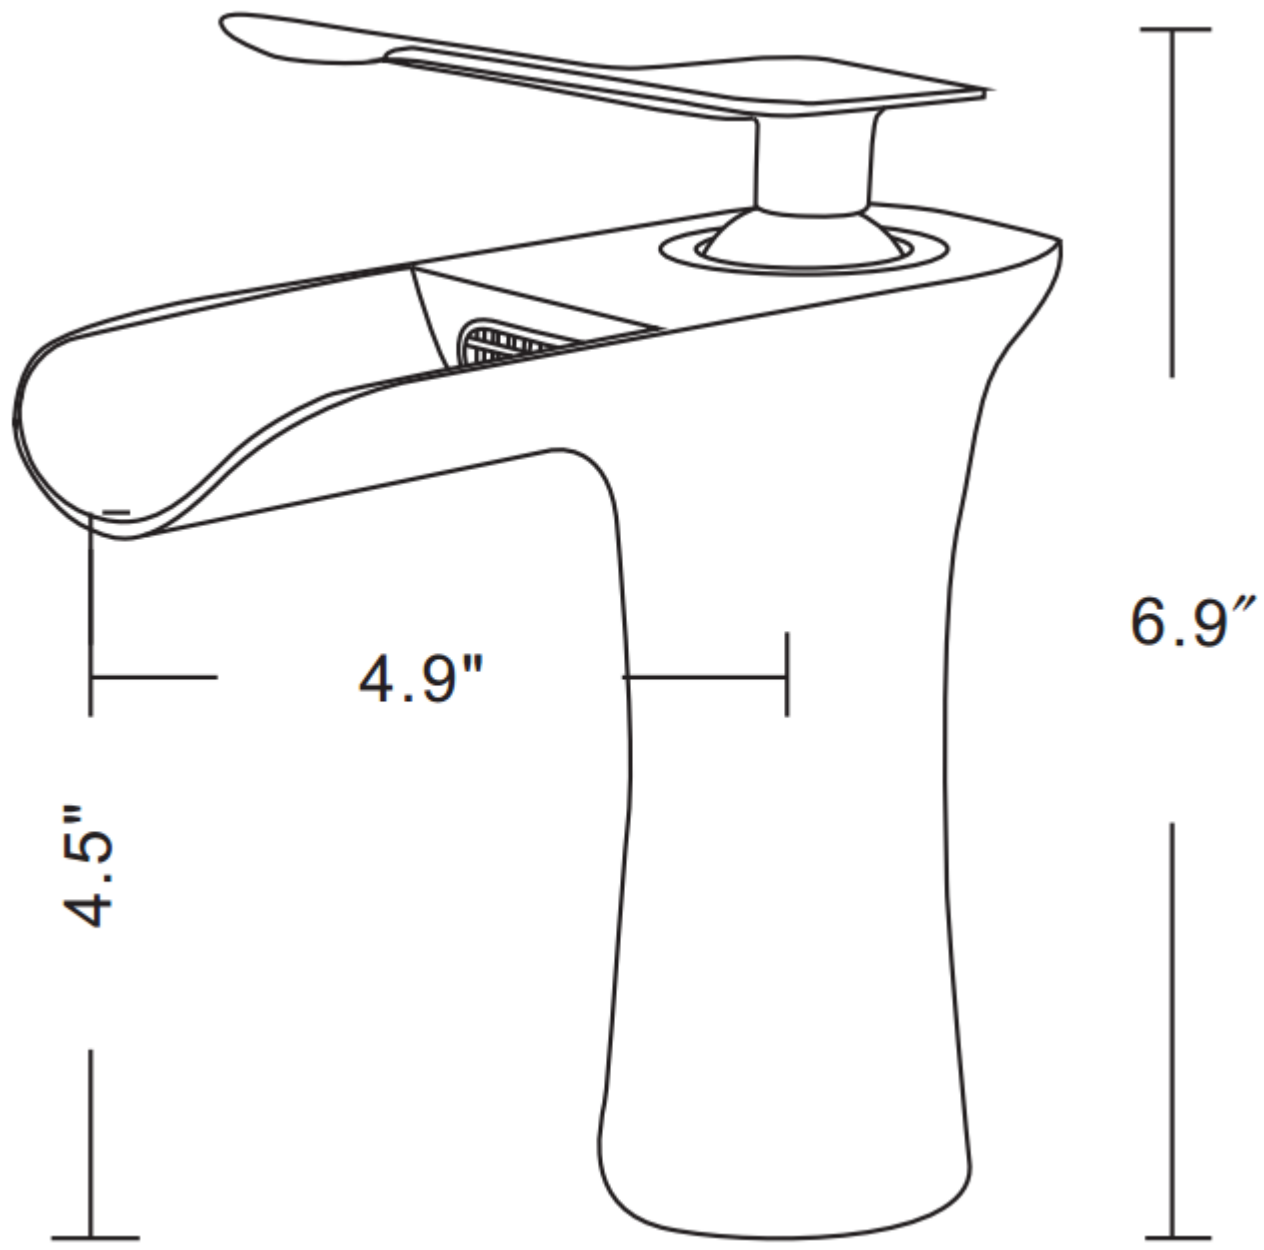

**Feature(s):**

- THIS PRODUCT INCLUDE(S): 1x bathroom vessel sink in white color (1733), 1x bathroom sink drain in chrome color (1796), 1x bathroom sink faucet in chrome color (16748).
- This product is a bundle (set of multiple products).
- This bathroom vessel sink set features a rectangle shape with a modern style.
- This product is made for wall mount installation.
- DIY installation instructions are included in the box.
- This bathroom vessel sink set is designed for a 1 hole faucet and the faucet drilling location is on the wall mount.
- This bathroom vessel sink set features 1 sink.
- This bathroom vessel sink set is made with ceramic.
- The primary color of this product is white and it comes with chrome hardware.
- Smooth non-porous surface; prevents from discoloration and fading.
- Double fired and glazed for durability and stain resistance.
- 1.75-in. standard USA-Canada drain opening.
- Constructed with lead-free brass, ensuring strength and durability.
- Solid bulky brass feel (not cheap and light).
- 21.5-in. Width (left to right).
- 15.75-in. Depth (back to front).
- 5-in. Height (top to bottom).
- All dimensions are nominal.
- This product can usually be shipped out in 1 day.
- Quality control approved in Canada.
- Each box on your order is physically opened-up and inspected to make sure only the highest quality product is shipped.
- We take and store photos of every single quality audit of every single order we ship.
- You can see them when you track your order on our website.

Product ID:	16748
Product Type:	Bathroom Vessel Sink Set
Shape:	Rectangle
Install Type:	Wall Mount
Faucet Drilling:	1 Hole
Faucet Drilling Location:	Wall Mount
Overflow:	No
Num Of Sinks:	1
Includes Faucets:	Yes
Includes Drains:	Yes
Width Group:	20-in. - 29-in.
Material:	Ceramic
Style:	Modern
Finish:	Enamel Glaze
Hardware Color:	Chrome
Color:	White
Recommended Ship Method:	SP