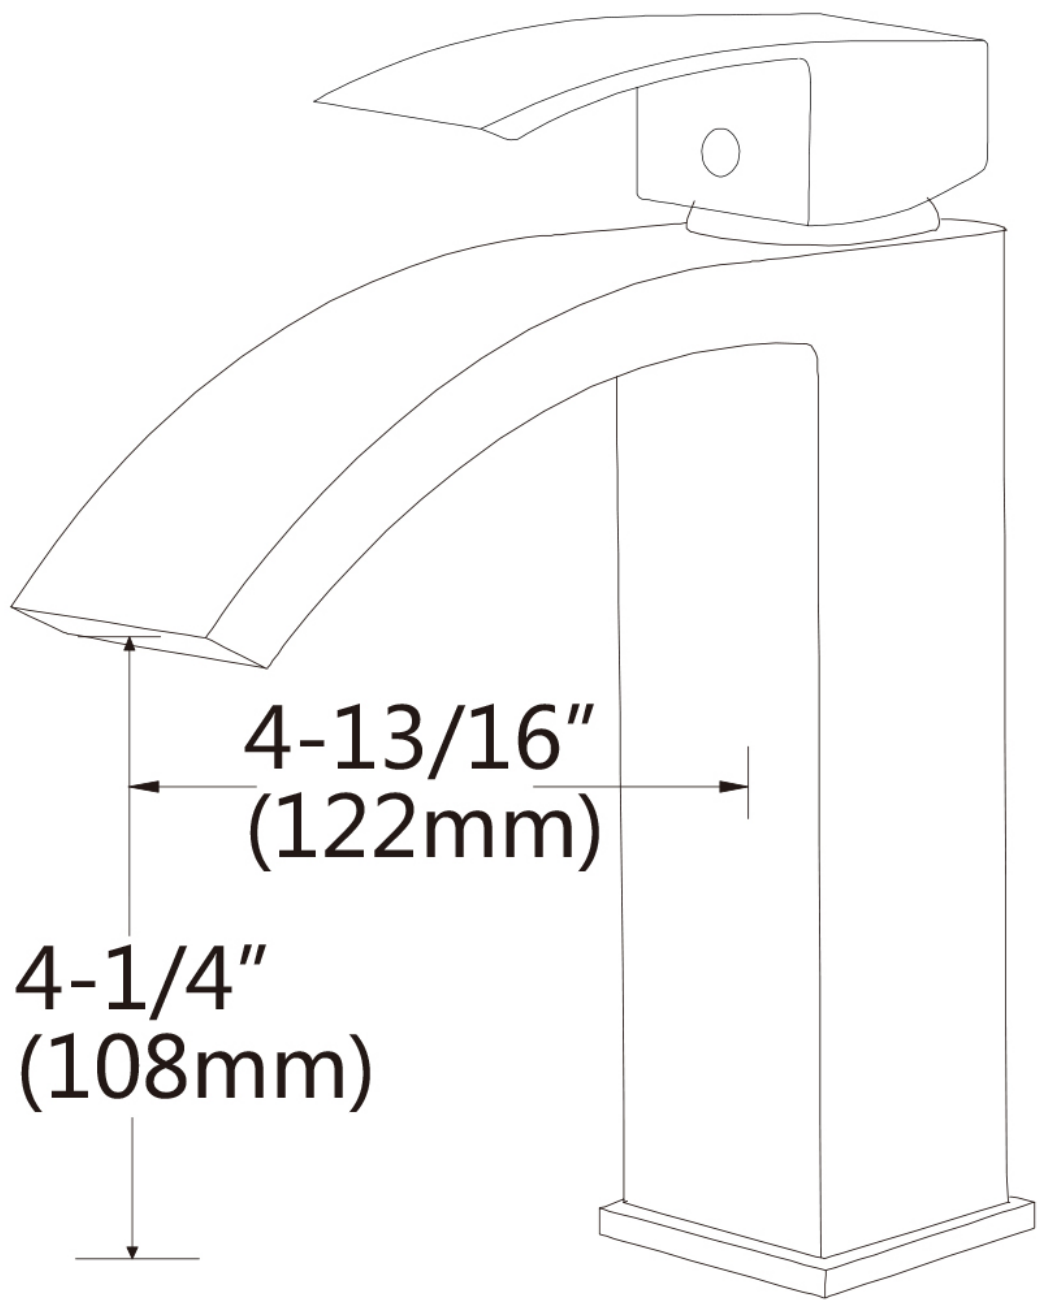

*Estimated as of 21 Jan 2022 2:58 PM.

Quality control approved in Canada. Each box on your order is physically opened-up and inspected to make sure only the highest quality product is shipped. We take and store photos of every single quality audit of every single order we ship. You can see them when you track your order on our website. This product is a group of multiple products. It features a rectangle shape. This bathroom vessel sink set is designed to be installed as a wall mount bathroom vessel sink set. It is constructed with ceramic. This bathroom vessel sink set comes with an enamel glaze finish in White color. It is designed for a 1 hole faucet.

4-13/16"
(122mm)

4-1/4"
(108mm)

7-1/16"
(179mm)