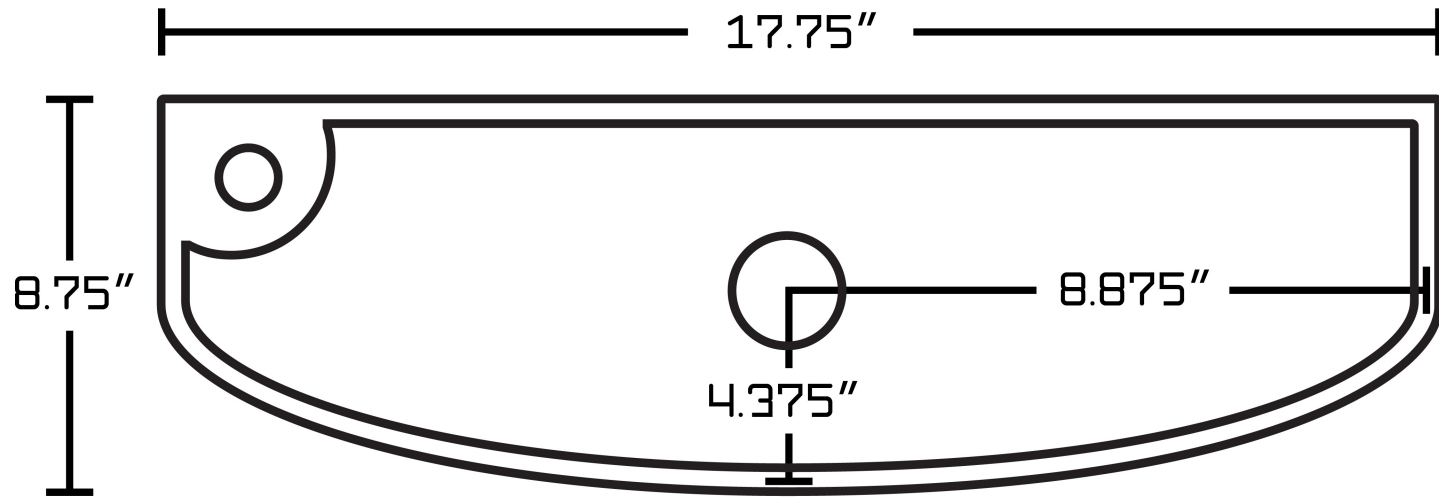

*Estimated as of 21 Jan 2022 2:58 PM.

Quality control approved in Canada. Each box on your order is physically opened-up and inspected to make sure only the highest quality product is shipped. We take and store photos of every single quality audit of every single order we ship. You can see them when you track your order on our website. This product is a group of multiple products. It features a rectangle shape. This bathroom vessel sink set is designed to be installed as a wall mount bathroom vessel sink set. It is constructed with ceramic. This bathroom vessel sink set comes with an enamel glaze finish in White color. It is designed for a 1 hole faucet.

4-13/16"
(122mm)

4-1/4"
(108mm)

7-1/16"
(179mm)