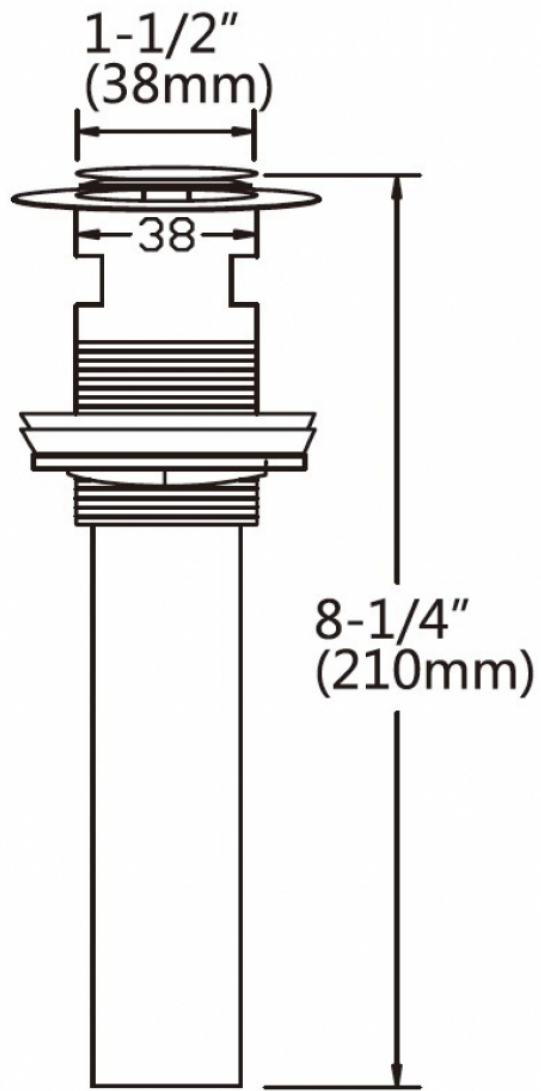

Product ID:	33592
Product Type:	Bathroom Vessel Sink Set
Shape:	Oval
Install Type:	Above Counter
Faucet Drilling:	1 Hole
Faucet Drilling Location:	Center
Overflow:	Yes
Num Of Sinks:	1
Includes Faucets:	Yes
Includes Drains:	Yes
Width Group:	20-in. - 29-in.
Material:	Ceramic
Certification:	CUPC
Style:	Transitional
Finish:	Enamel Glaze
Hardware Color:	Chrome
Color:	White
Recommended Ship Method:	SP