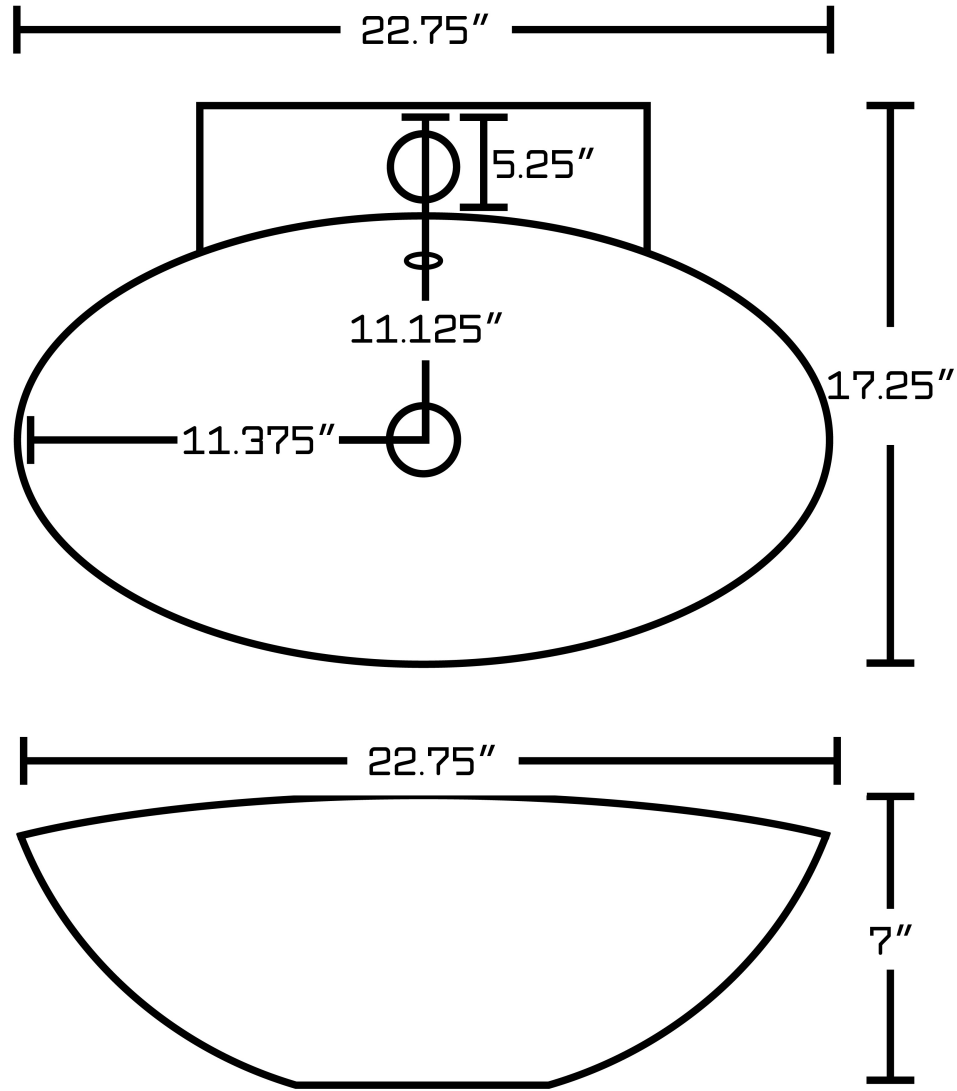

*Estimated as of 21 Jan 2022 2:58 PM.

Quality control approved in Canada. Each box on your order is physically opened-up and inspected to make sure only the highest quality product is shipped. We take and store photos of every single quality audit of every single order we ship. You can see them when you track your order on our website. This product is a group of multiple products. It features a oval shape. This bathroom vessel sink set is designed to be installed as a above counter bathroom vessel sink set. It is constructed with ceramic. This bathroom vessel sink set comes with a enamel glaze finish in White color. This transitional bathroom vessel sink set product is CUPC certified. It is designed for a 1 hole faucet.

Product ID:	33592
Product Type:	Bathroom Vessel Sink Set
Shape:	Oval
Install Type:	Above Counter
Faucet Drilling:	1 Hole
Faucet Drilling Location:	Center
Overflow:	Yes
Num Of Sinks:	1
Includes Faucets:	Yes
Includes Drains:	Yes
Width Group:	20-in. - 29-in.
Material:	Ceramic
Certification:	CUPC
Style:	Transitional
Finish:	Enamel Glaze
Hardware Color:	Chrome
Color:	White
Recommended Ship Method:	SP