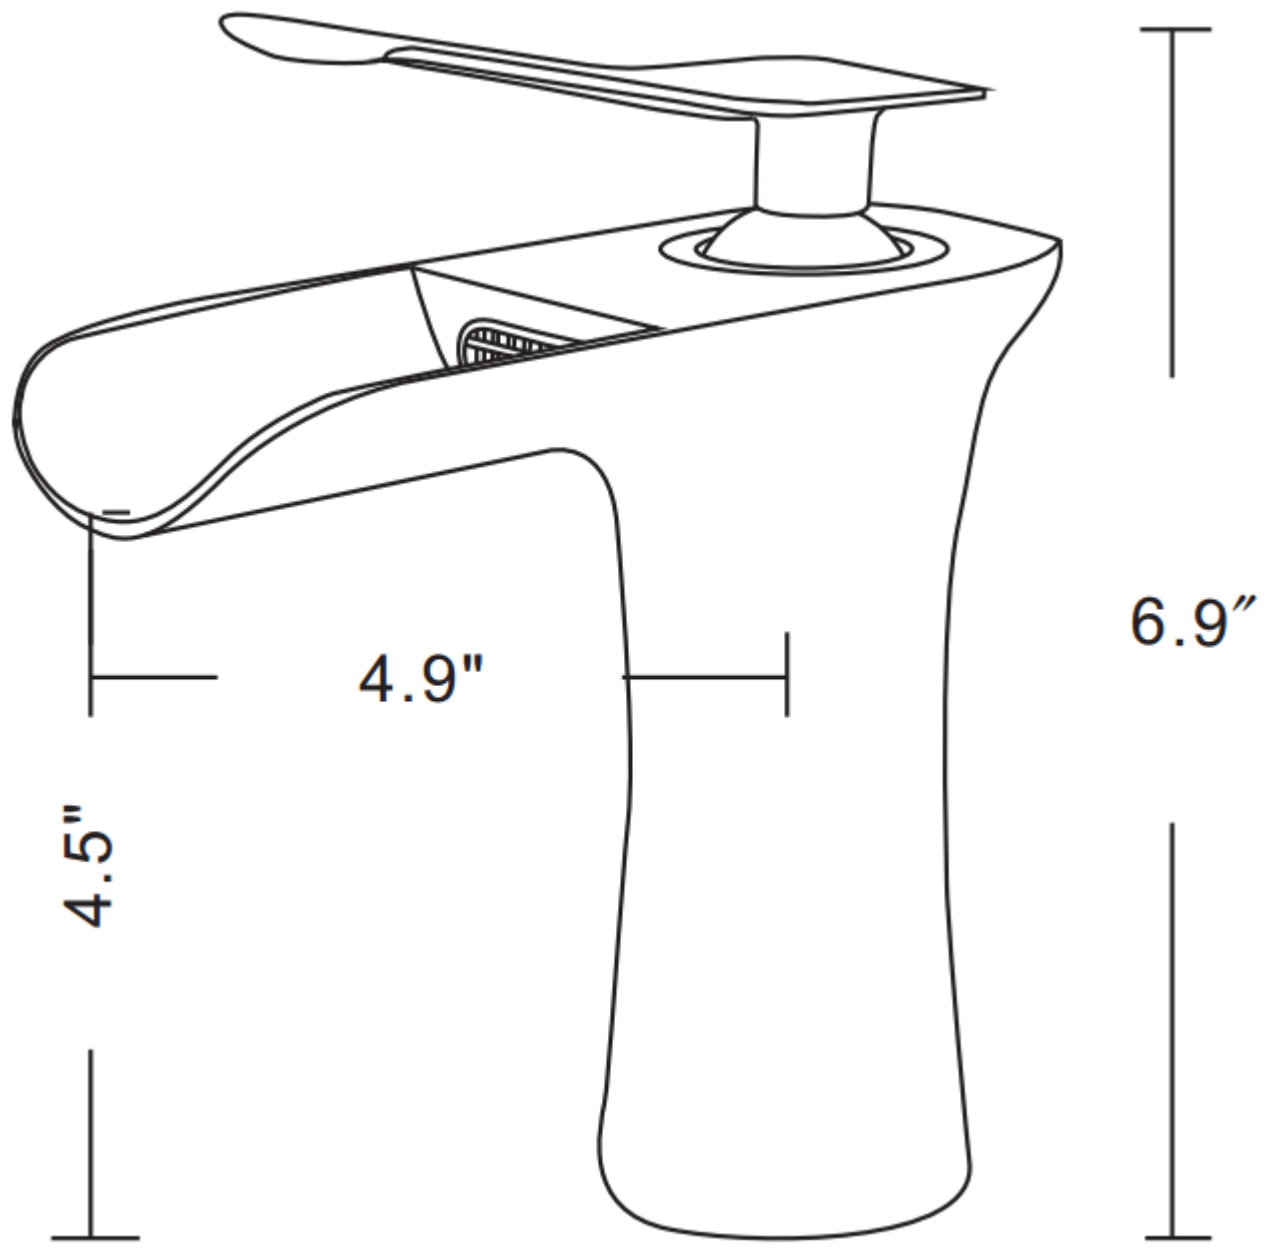

Feature(s):

- THIS PRODUCT INCLUDE(S): 1x bathroom vessel sink in white color (1757), 1x bathroom sink drain in chrome color (1796), 1x bathroom sink faucet in chrome color (16748).
- This product is a bundle (set of multiple products).
- This bathroom vessel sink set features a rectangle shape with a transitional style.
- This product is made for wall mount installation.
- DIY installation instructions are included in the box.
- This bathroom vessel sink set is designed for a 1 hole faucet and the faucet drilling location is on the right.
- This bathroom vessel sink set features 1 sink.
- This bathroom vessel sink set is made with ceramic.
- The primary color of this product is white and it comes with chrome hardware.
- Smooth non-porous surface; prevents from discoloration and fading.
- Double fired and glazed for durability and stain resistance.
- 1.75-in. standard USA-Canada drain opening.
- Constructed with lead-free brass, ensuring strength and durability.
- Solid bulky brass feel (not cheap and light).
- 17.75-in. Width (left to right).
- 8.75-in. Depth (back to front).
- 4.5-in. Height (top to bottom).
- All dimensions are nominal.
- This product can usually be shipped out in 1 day.
- Quality control approved in Canada.
- Each box on your order is physically opened-up and inspected to make sure only the highest quality product is shipped.
- We take and store photos of every single quality audit of every single order we ship.
- You can see them when you track your order on our website.

Product ID:	16748
Product Type:	Bathroom Vessel Sink Set
Shape:	Rectangle
Install Type:	Wall Mount
Faucet Drilling:	1 Hole
Faucet Drilling Location:	Right
Overflow:	No
Num Of Sinks:	1
Includes Faucets:	Yes
Includes Drains:	Yes
Width Group:	10-in. - 19-in.
Material:	Ceramic
Style:	Transitional
Finish:	Enamel Glaze
Hardware Color:	Chrome
Color:	White
Recommended Ship Method:	SP