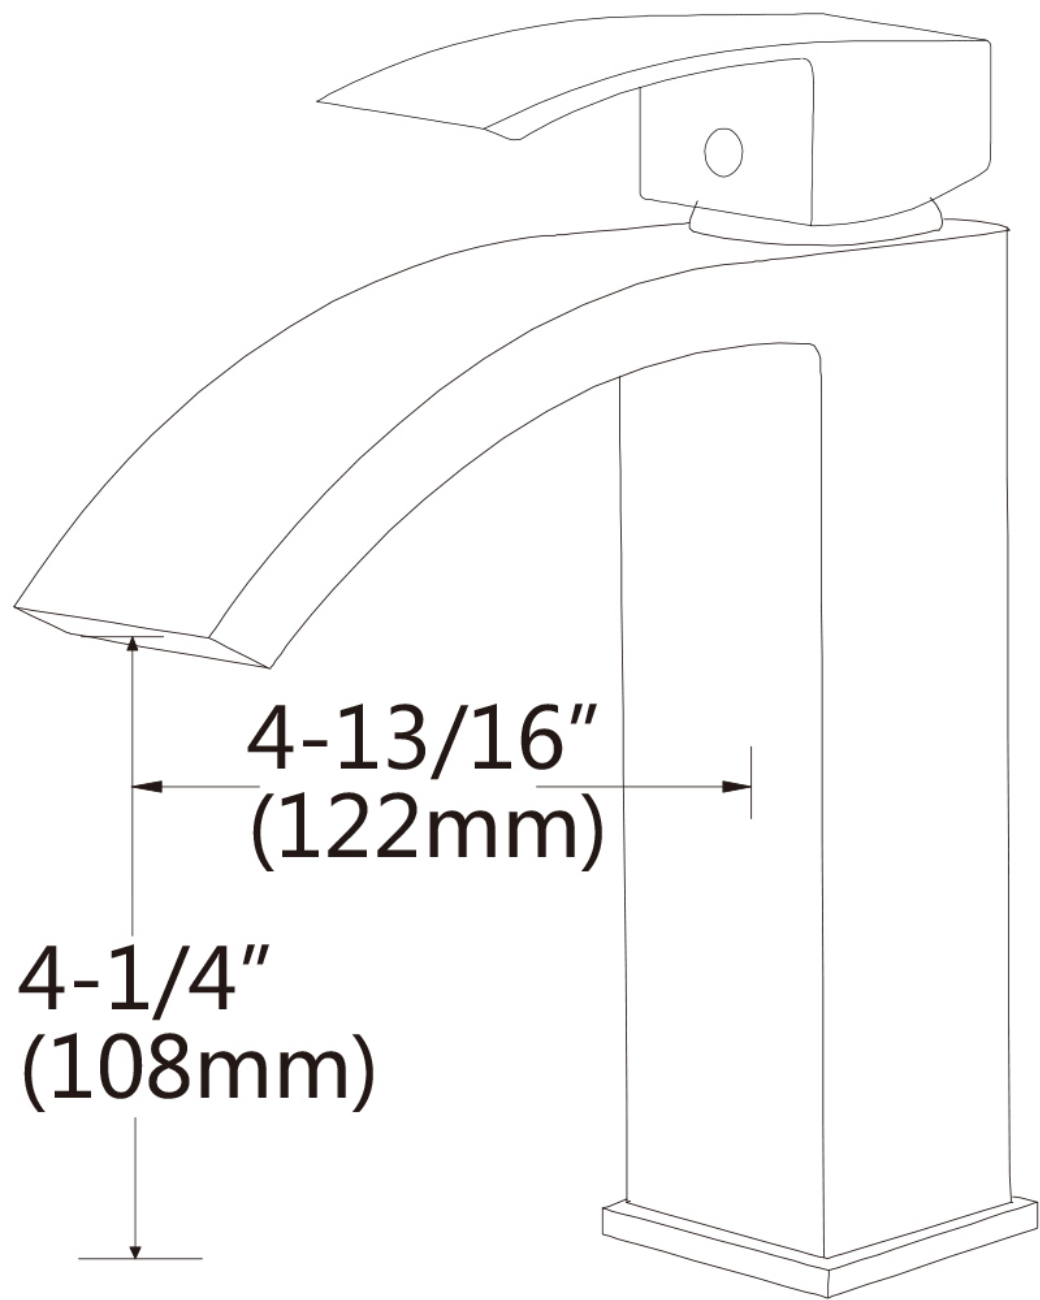

*Estimated as of 21 Jan 2022 2:56 PM.

Quality control approved in Canada. Each box on your order is physically opened-up and inspected to make sure only the highest quality product is shipped. We take and store photos of every single quality audit of every single order we ship. You can see them when you track your order on our website. This product is a group of multiple products. It features a rectangle shape. This bathroom vessel sink set is designed to be installed as a wall mount bathroom vessel sink set. It is constructed with ceramic. This bathroom vessel sink set comes with an enamel glaze finish in White color. It is designed for a 1 hole faucet.

Product ID:	33592
Product Type:	Bathroom Vessel Sink Set
Shape:	Rectangle
Install Type:	Wall Mount
Faucet Drilling:	1 Hole
Faucet Drilling Location:	Left
Overflow:	Yes
Num Of Sinks:	1
Includes Faucets:	Yes
Includes Drains:	Yes
Width Group:	10-in. - 19-in.
Material:	Ceramic
Style:	Transitional
Finish:	Enamel Glaze
Hardware Color:	Chrome
Color:	White
Recommended Ship Method:	SP

7-1/16"
(179mm)

Notes