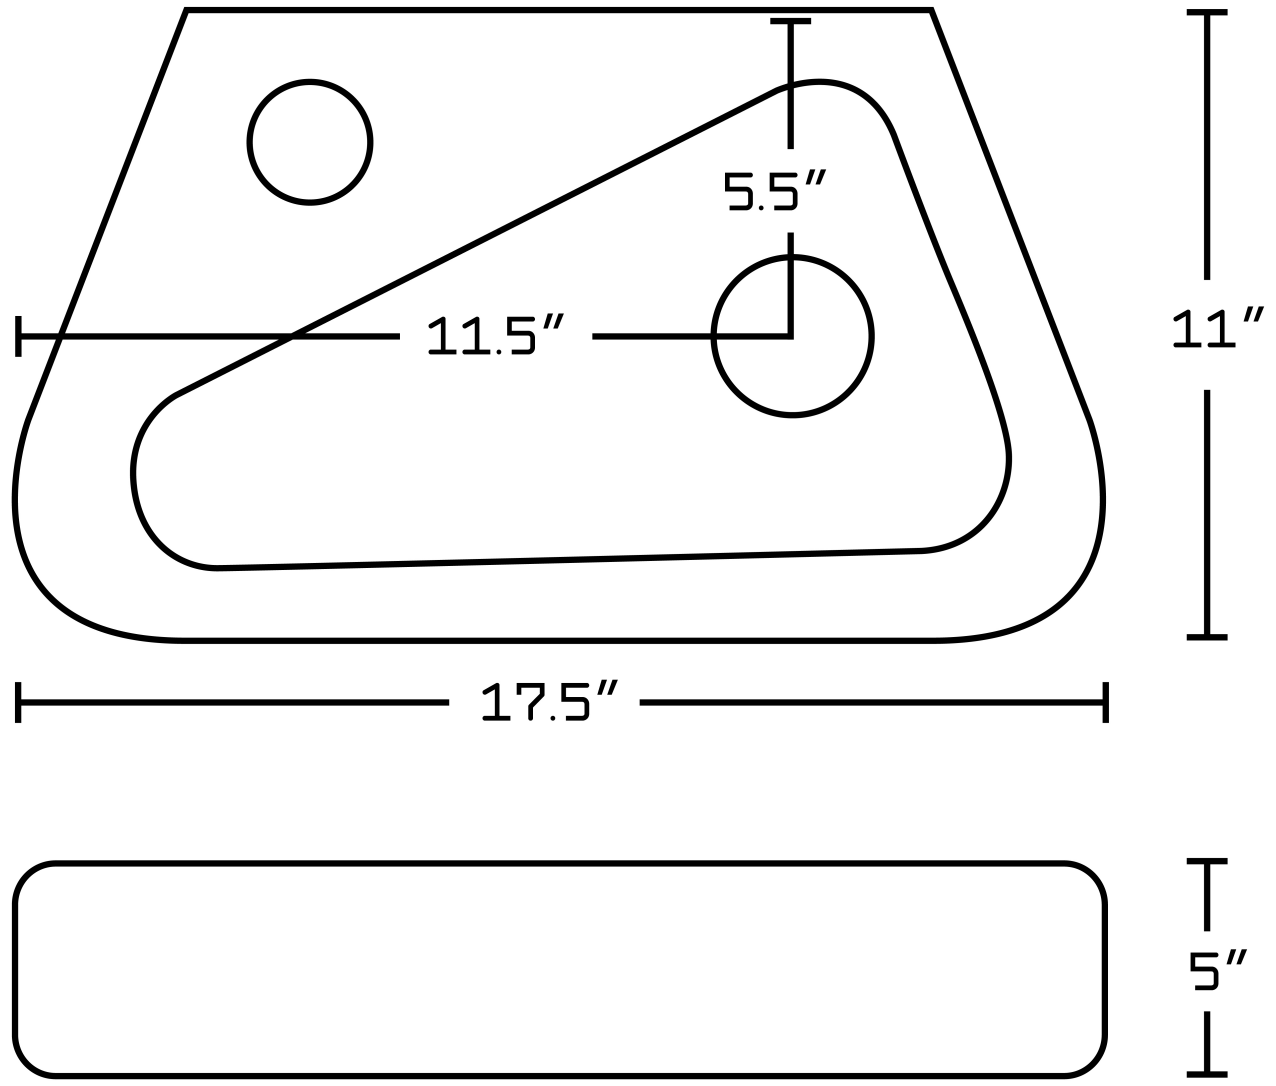

*Estimated as of 21 Jan 2022 2:56 PM.

Quality control approved in Canada. Each box on your order is physically opened-up and inspected to make sure only the highest quality product is shipped. We take and store photos of every single quality audit of every single order we ship. You can see them when you track your order on our website. This product is a group of multiple products. It features a rectangle shape. This bathroom vessel sink set is designed to be installed as a wall mount bathroom vessel sink set. It is constructed with ceramic. This bathroom vessel sink set comes with an enamel glaze finish in White color. It is designed for a 1 hole faucet.

Product ID:	33592
Product Type:	Bathroom Vessel Sink Set
Shape:	Rectangle
Install Type:	Wall Mount
Faucet Drilling:	1 Hole
Faucet Drilling Location:	Left
Overflow:	Yes
Num Of Sinks:	1
Includes Faucets:	Yes
Includes Drains:	Yes
Width Group:	10-in. - 19-in.
Material:	Ceramic
Style:	Transitional
Finish:	Enamel Glaze
Hardware Color:	Chrome
Color:	White
Recommended Ship Method:	SP

7-1/16"
(179mm)

Notes