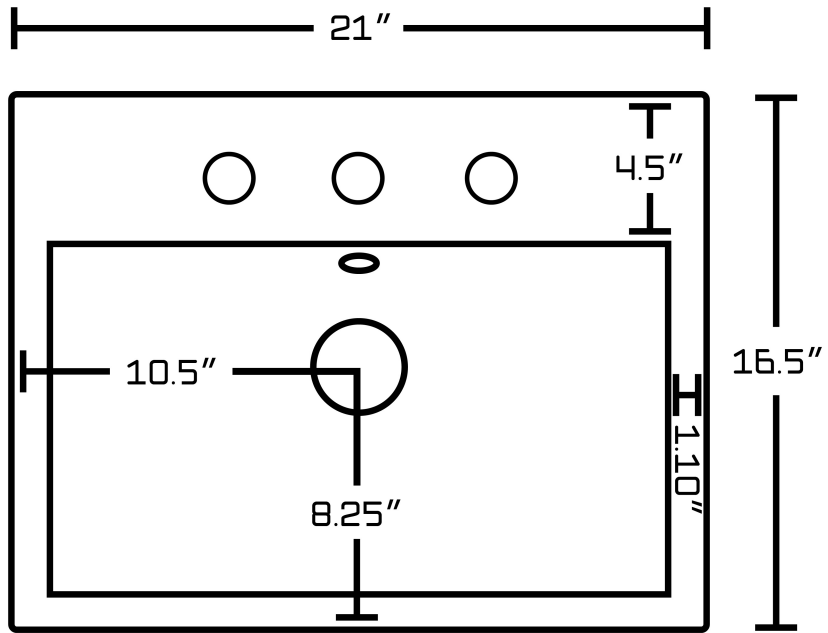

\*Estimated as of 21 Jan 2022 2:50 PM.

Quality control approved in Canada. Each box on your order is physically opened-up and inspected to make sure only the highest quality product is shipped. We take and store photos of every single quality audit of every single order we ship. You can see them when you track your order on our website. This product is a group of multiple products. It features a rectangle shape. This bathroom vessel sink set is designed to be installed as a wall mount bathroom vessel sink set. It is constructed with ceramic. This bathroom vessel sink set comes with an enamel glaze finish in White color. It is designed for a 3h8-in. faucet.

Product ID:	33592
Product Type:	Bathroom Vessel Sink Set
Shape:	Rectangle
Install Type:	Wall Mount
Faucet Drilling:	3H8-in.
Faucet Drilling Location:	Center
Overflow:	Yes
Num Of Sinks:	1
Includes Faucets:	Yes
Includes Drains:	Yes
Width Group:	20-in. - 29-in.
Material:	Ceramic
Style:	Transitional
Finish:	Enamel Glaze
Hardware Color:	Chrome
Color:	White
Recommended Ship Method:	SP