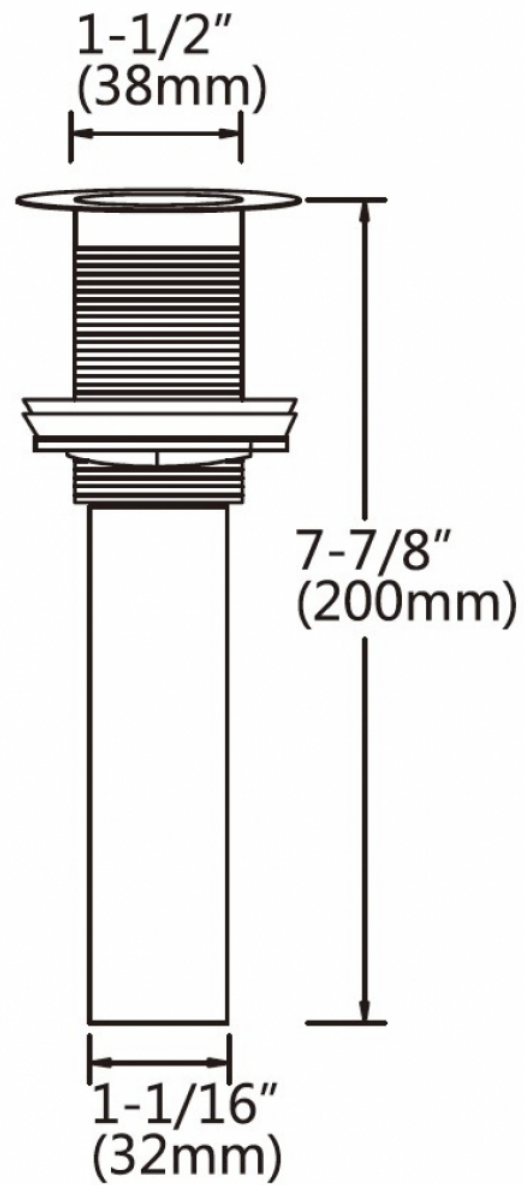

Feature(s):

- THIS PRODUCT INCLUDE(S): 1x bathroom vessel sink in white color (1770), 1x bathroom sink faucet in chrome color (1776), 1x bathroom sink drain in chrome color (33593).
- This product is a bundle (set of multiple products).
- This bathroom vessel sink set features a rectangle shape with a transitional style.
- This product is made for wall mount installation.
- DIY installation instructions are included in the box.
- This bathroom vessel sink set is designed for a 1 hole faucet and the faucet drilling location is on the left.
- This bathroom vessel sink set features 1 sink.
- This bathroom vessel sink set is made with ceramic.
- The primary color of this product is white and it comes with chrome hardware.
- Smooth non-porous surface; prevents from discoloration and fading.
- Double fired and glazed for durability and stain resistance.
- 1.75-in. standard USA-Canada drain opening.
- Constructed with lead-free brass, ensuring strength and durability.
- Solid bulky brass feel (not cheap and light).
- 17.75-in. Width (left to right).
- 8.75-in. Depth (back to front).
- 4.5-in. Height (top to bottom).
- All dimensions are nominal.
- This product can usually be shipped out in 1 day.
- Quality control approved in Canada.
- Each box on your order is physically opened-up and inspected to make sure only the highest quality product is shipped.
- We take and store photos of every single quality audit of every single order we ship.
- You can see them when you track your order on our website.

Product ID:	33593
Product Type:	Bathroom Vessel Sink Set
Shape:	Rectangle
Install Type:	Wall Mount
Faucet Drilling:	1 Hole
Faucet Drilling Location:	Left
Overflow:	No
Num Of Sinks:	1
Includes Faucets:	Yes
Includes Drains:	Yes
Width Group:	10-in. - 19-in.
Material:	Ceramic
Style:	Transitional
Finish:	Enamel Glaze
Hardware Color:	Chrome
Color:	White
Recommended Ship Method:	SP