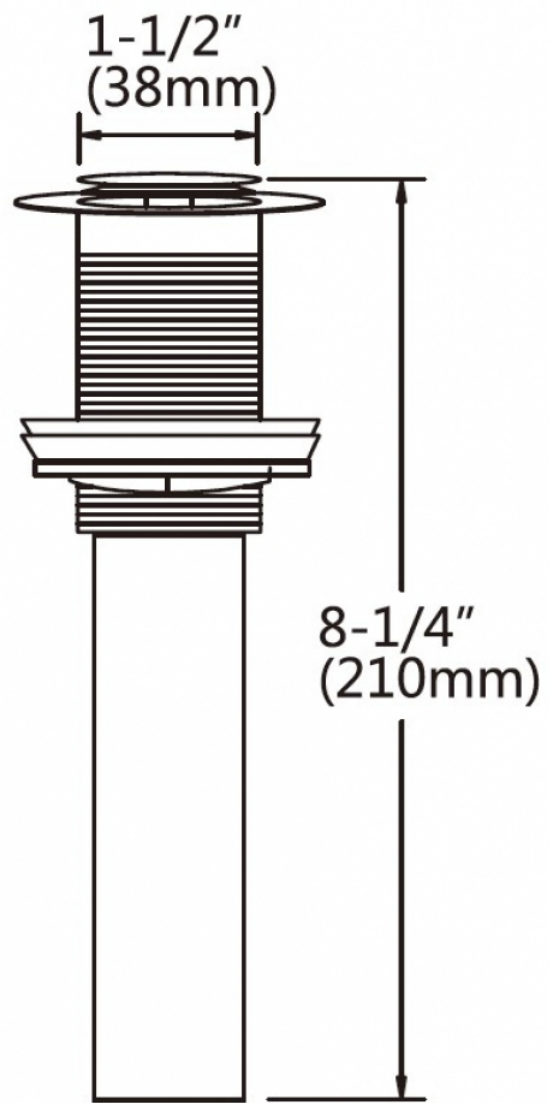

Feature(s):

- THIS PRODUCT INCLUDE(S): 1x bathroom vessel sink in white color (1770), 1x bathroom sink faucet in chrome color (1776), 1x bathroom sink drain in chrome color (33593).
- This product is a bundle (set of multiple products).
- This bathroom vessel sink set features a rectangle shape with a transitional style.
- This product is made for wall mount installation.
- DIY installation instructions are included in the box.
- This bathroom vessel sink set is designed for a 1 hole faucet and the faucet drilling location is on the left.
- This bathroom vessel sink set features 1 sink.
- This bathroom vessel sink set is made with ceramic.
- The primary color of this product is white and it comes with chrome hardware.
- Smooth non-porous surface; prevents from discoloration and fading.
- Double fired and glazed for durability and stain resistance.
- 1.75-in. standard USA-Canada drain opening.
- Constructed with lead-free brass, ensuring strength and durability.
- Solid bulky brass feel (not cheap and light).
- 17.75-in. Width (left to right).
- 8.75-in. Depth (back to front).
- 4.5-in. Height (top to bottom).
- All dimensions are nominal.
- This product can usually be shipped out in 1 day.
- Quality control approved in Canada.
- Each box on your order is physically opened-up and inspected to make sure only the highest quality product is shipped.
- We take and store photos of every single quality audit of every single order we ship.
- You can see them when you track your order on our website.

Product ID:	33593
Product Type:	Bathroom Vessel Sink Set
Shape:	Rectangle
Install Type:	Wall Mount
Faucet Drilling:	1 Hole
Faucet Drilling Location:	Left
Overflow:	No
Num Of Sinks:	1
Includes Faucets:	Yes
Includes Drains:	Yes
Width Group:	10-in. - 19-in.
Material:	Ceramic
Style:	Transitional
Finish:	Enamel Glaze
Hardware Color:	Chrome
Color:	White
Recommended Ship Method:	SP