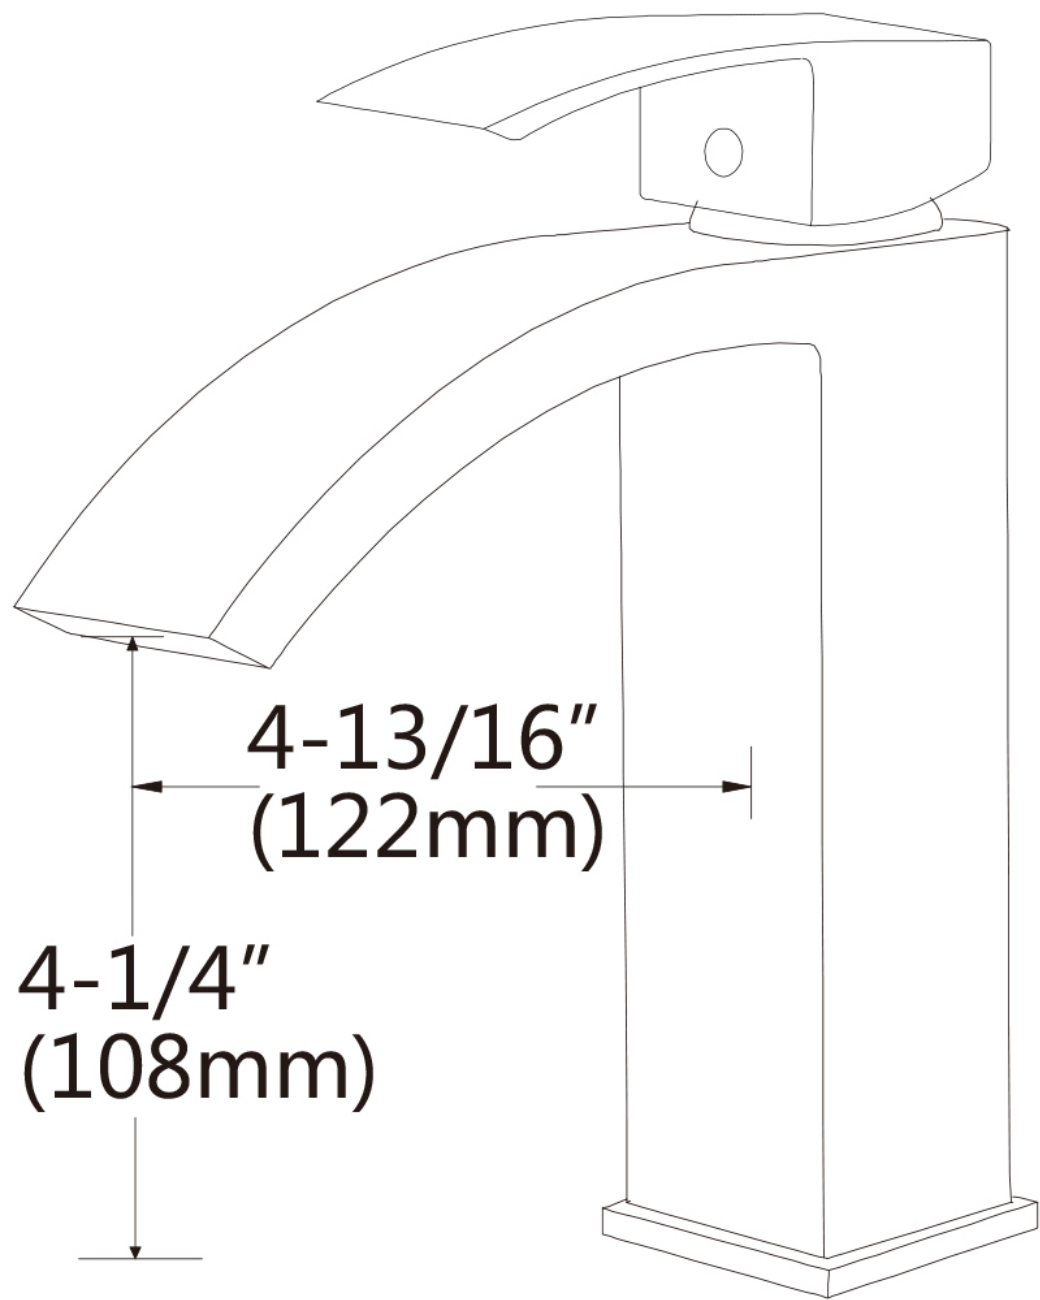

\*Estimated as of 21 Jan 2022 2:56 PM.

Quality control approved in Canada. Each box on your order is physically opened-up and inspected to make sure only the highest quality product is shipped. We take and store photos of every single quality audit of every single order we ship. You can see them when you track your order on our website. This product is a group of multiple products. It features a rectangle shape. This bathroom vessel sink set is designed to be installed as a above counter bathroom vessel sink set. It is constructed with ceramic. This bathroom vessel sink set comes with a enamel glaze finish in White color. It is designed for a 1 hole faucet.

7-1/16"  
(179mm)

A vertical dimension line with arrows at both ends, indicating the total height of the faucet from the base to the top of the handle.