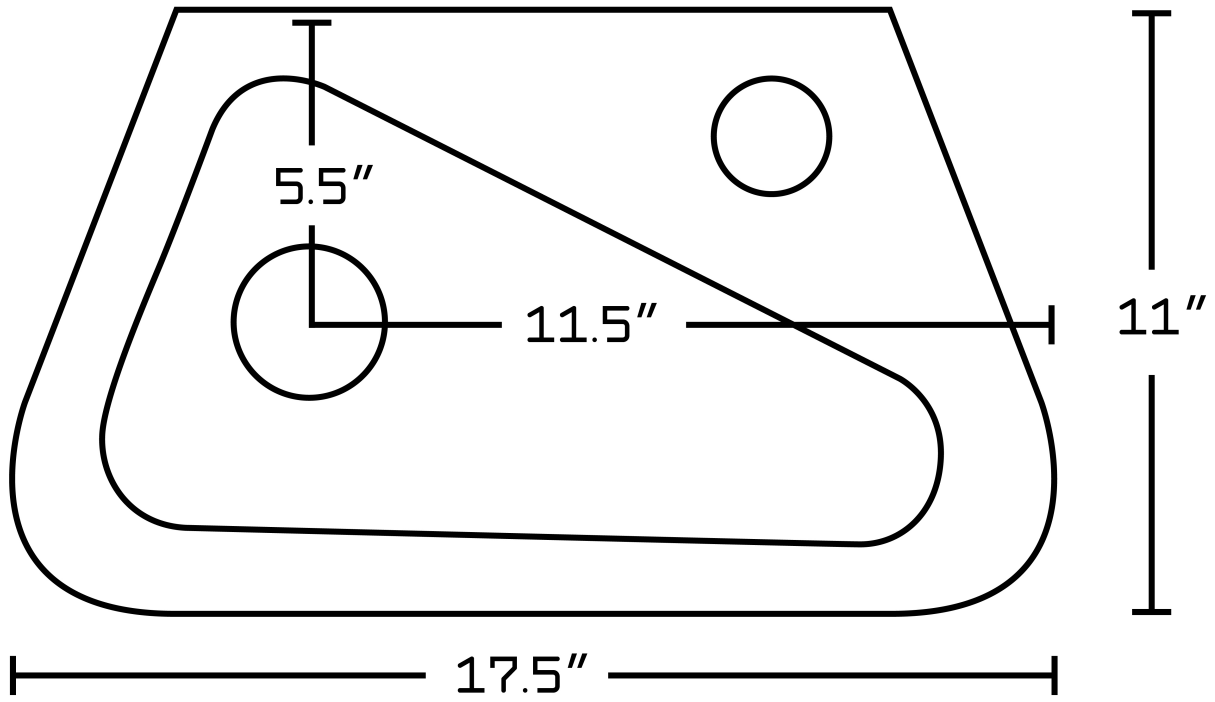

\*Estimated as of 21 Jan 2022 2:56 PM.

Quality control approved in Canada. Each box on your order is physically opened-up and inspected to make sure only the highest quality product is shipped. We take and store photos of every single quality audit of every single order we ship. You can see them when you track your order on our website. This product is a group of multiple products. It features a rectangle shape. This bathroom vessel sink set is designed to be installed as a above counter bathroom vessel sink set. It is constructed with ceramic. This bathroom vessel sink set comes with a enamel glaze finish in White color. It is designed for a 1 hole faucet.

Product ID:	33592
Product Type:	Bathroom Vessel Sink Set
Shape:	Rectangle
Install Type:	Above Counter
Faucet Drilling:	1 Hole
Faucet Drilling Location:	Right
Overflow:	Yes
Num Of Sinks:	1
Includes Faucets:	Yes
Includes Drains:	Yes
Width Group:	10-in. - 19-in.
Material:	Ceramic
Style:	Transitional
Finish:	Enamel Glaze
Hardware Color:	Chrome
Color:	White
Recommended Ship Method:	SP

7-1/16"  
(179mm)

A vertical dimension line with arrows at both ends, indicating the total height of the faucet from the base to the top of the handle.