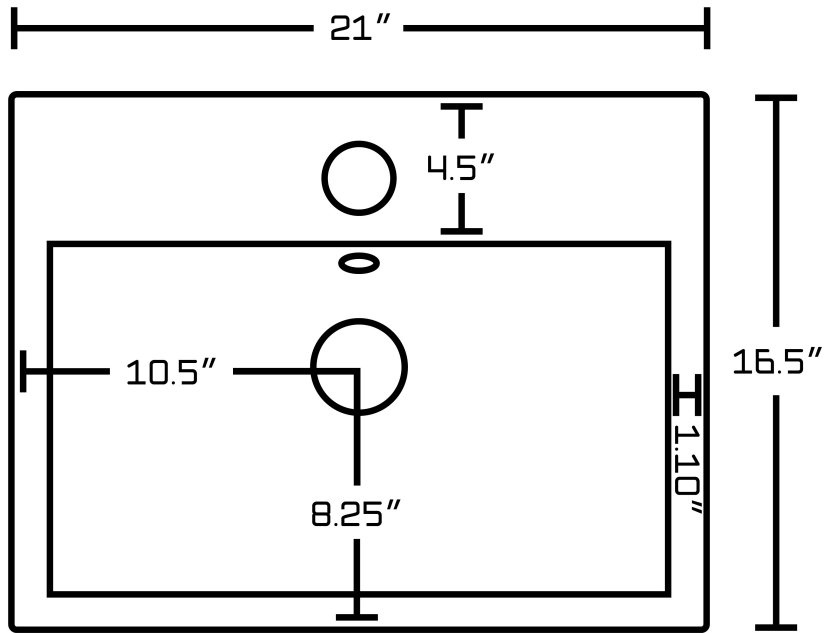

*Estimated as of 21 Jan 2022 2:50 PM.

Quality control approved in Canada. Each box on your order is physically opened-up and inspected to make sure only the highest quality product is shipped. We take and store photos of every single quality audit of every single order we ship. You can see them when you track your order on our website. This product is a group of multiple products. It features a rectangle shape. This bathroom vessel sink set is designed to be installed as a wall mount bathroom vessel sink set. It is constructed with ceramic. This bathroom vessel sink set comes with an enamel glaze finish in White color. It is designed for a 1 hole faucet.

Product ID:	33592
Product Type:	Bathroom Vessel Sink Set
Shape:	Rectangle
Install Type:	Wall Mount
Faucet Drilling:	1 Hole
Faucet Drilling Location:	Center
Overflow:	Yes
Num Of Sinks:	1
Includes Faucets:	Yes
Includes Drains:	Yes
Width Group:	20-in. - 29-in.
Material:	Ceramic
Style:	Transitional
Finish:	Enamel Glaze
Hardware Color:	Chrome
Color:	White
Recommended Ship Method:	SP

7-1/16"
(179mm)

A vertical dimension line with arrows at both ends, indicating the total height of the faucet from the base to the top of the handle.