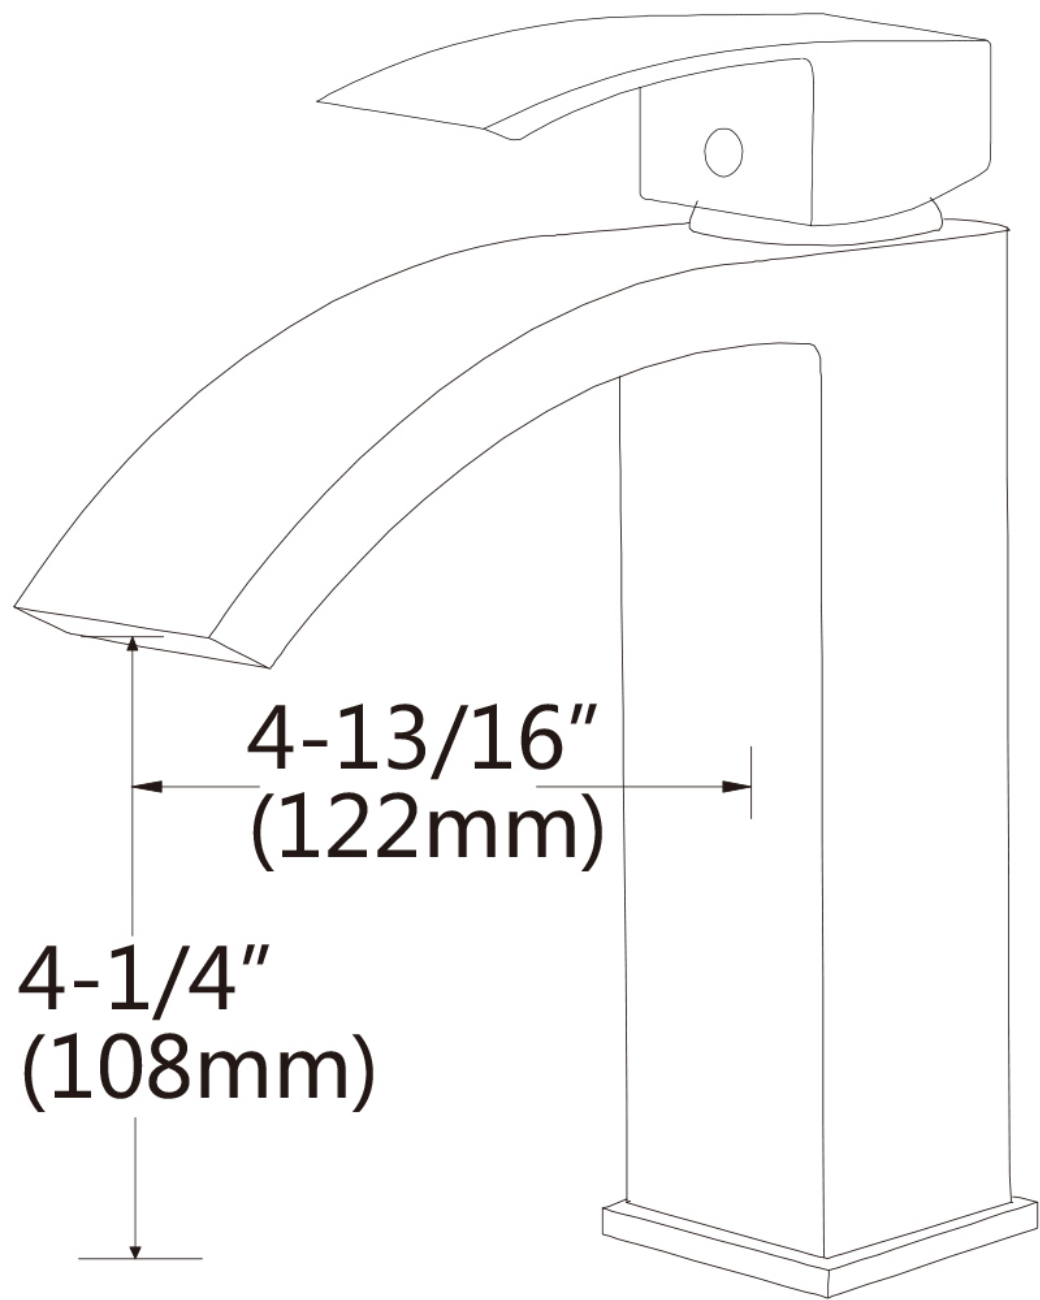

*Estimated as of 21 Jan 2022 2:50 PM.

Quality control approved in Canada. Each box on your order is physically opened-up and inspected to make sure only the highest quality product is shipped. We take and store photos of every single quality audit of every single order we ship. You can see them when you track your order on our website. This product is a group of multiple products. It features a rectangle shape. This bathroom vessel sink set is designed to be installed as a wall mount bathroom vessel sink set. It is constructed with ceramic. This bathroom vessel sink set comes with an enamel glaze finish in White color. It is designed for a 1 hole faucet.

7-1/16"
(179mm)

A vertical dimension line with arrows at both ends, indicating the total height of the faucet from the base to the top of the handle.