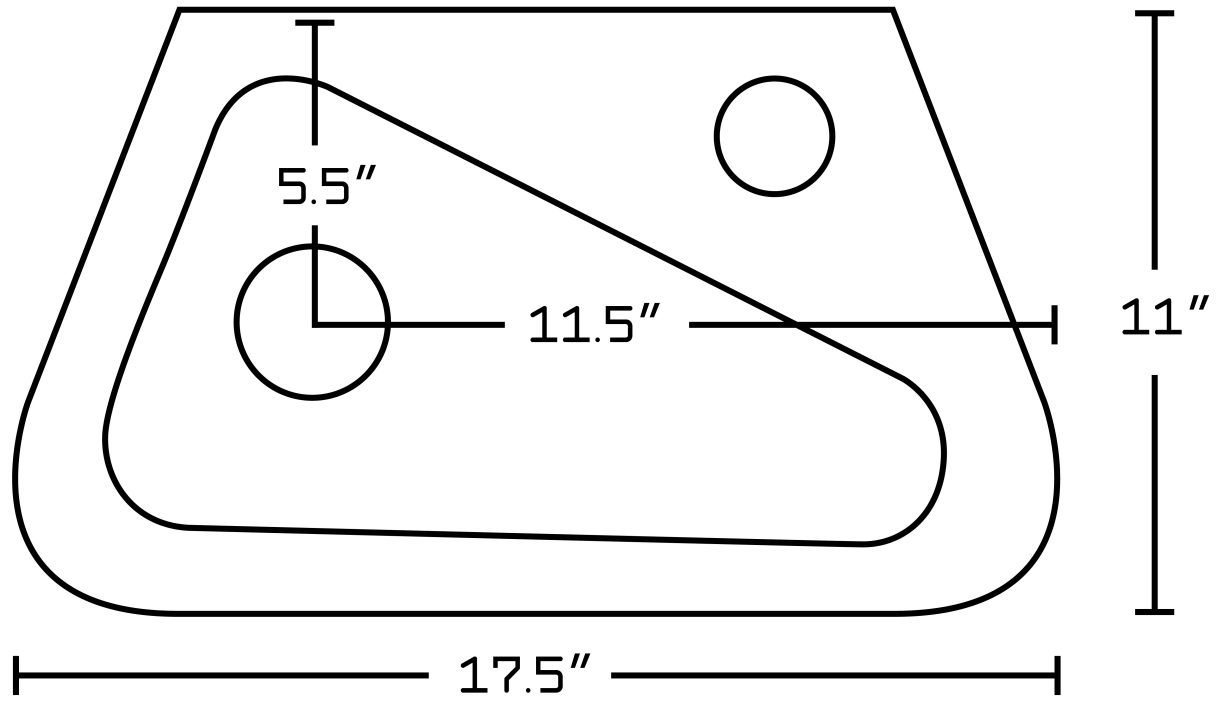

*Estimated as of 21 Jan 2022 2:57 PM.

Quality control approved in Canada. Each box on your order is physically opened-up and inspected to make sure only the highest quality product is shipped. We take and store photos of every single quality audit of every single order we ship. You can see them when you track your order on our website. This product is a group of multiple products. It features a unique shape. This bathroom vessel sink set is designed to be installed as a wall mount bathroom vessel sink set. It is constructed with ceramic. This bathroom vessel sink set comes with a enamel glaze finish in White color. It is designed for a 1 hole faucet.

Product ID:	33592
Product Type:	Bathroom Vessel Sink Set
Shape:	Unique
Install Type:	Wall Mount
Faucet Drilling:	1 Hole
Faucet Drilling Location:	Right
Overflow:	Yes
Num Of Sinks:	1
Includes Faucets:	Yes
Includes Drains:	Yes
Width Group:	10-in. - 19-in.
Material:	Ceramic
Style:	Transitional
Finish:	Enamel Glaze
Hardware Color:	Chrome
Color:	White
Recommended Ship Method:	SP