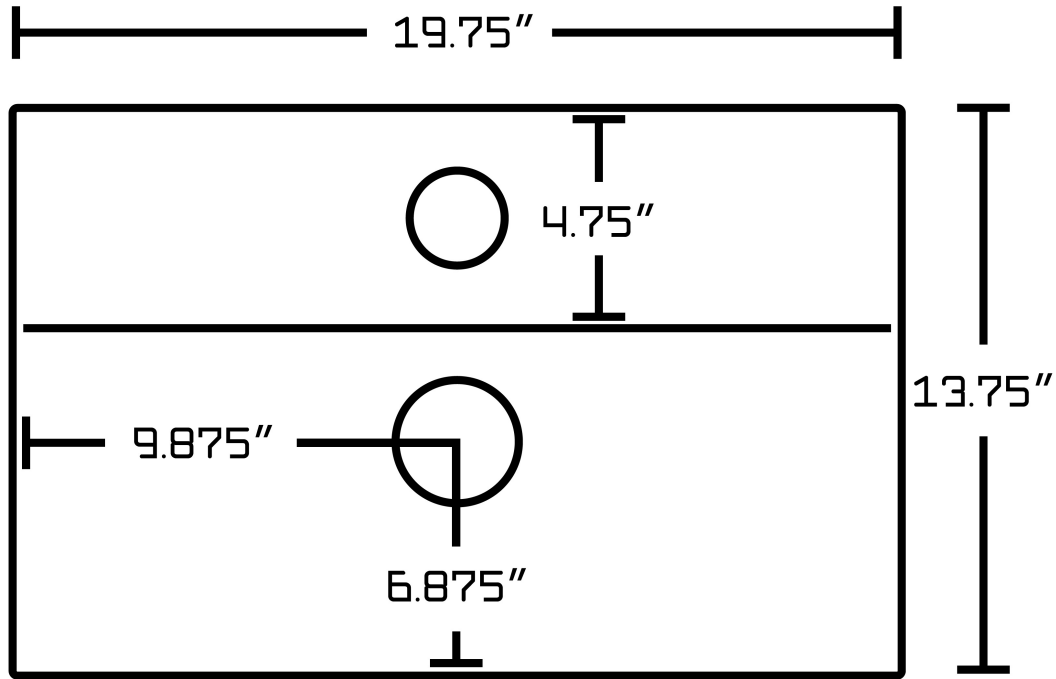

*Estimated as of 21 Jan 2022 2:53 PM.

Quality control approved in Canada. Each box on your order is physically opened-up and inspected to make sure only the highest quality product is shipped. We take and store photos of every single quality audit of every single order we ship. You can see them when you track your order on our website. This product is a group of multiple products. It features a rectangle shape. This bathroom vessel sink set is designed to be installed as a wall mount bathroom vessel sink set. It is constructed with ceramic. This bathroom vessel sink set comes with an enamel glaze finish in White color. It is designed for a 1 hole faucet.

Product ID:	33592
Product Type:	Bathroom Vessel Sink Set
Shape:	Rectangle
Install Type:	Wall Mount
Faucet Drilling:	1 Hole
Faucet Drilling Location:	Center
Overflow:	Yes
Num Of Sinks:	1
Includes Faucets:	Yes
Includes Drains:	Yes
Width Group:	10-in. - 19-in.
Material:	Ceramic
Style:	Modern
Finish:	Enamel Glaze
Hardware Color:	Chrome
Color:	White
Recommended Ship Method:	SP