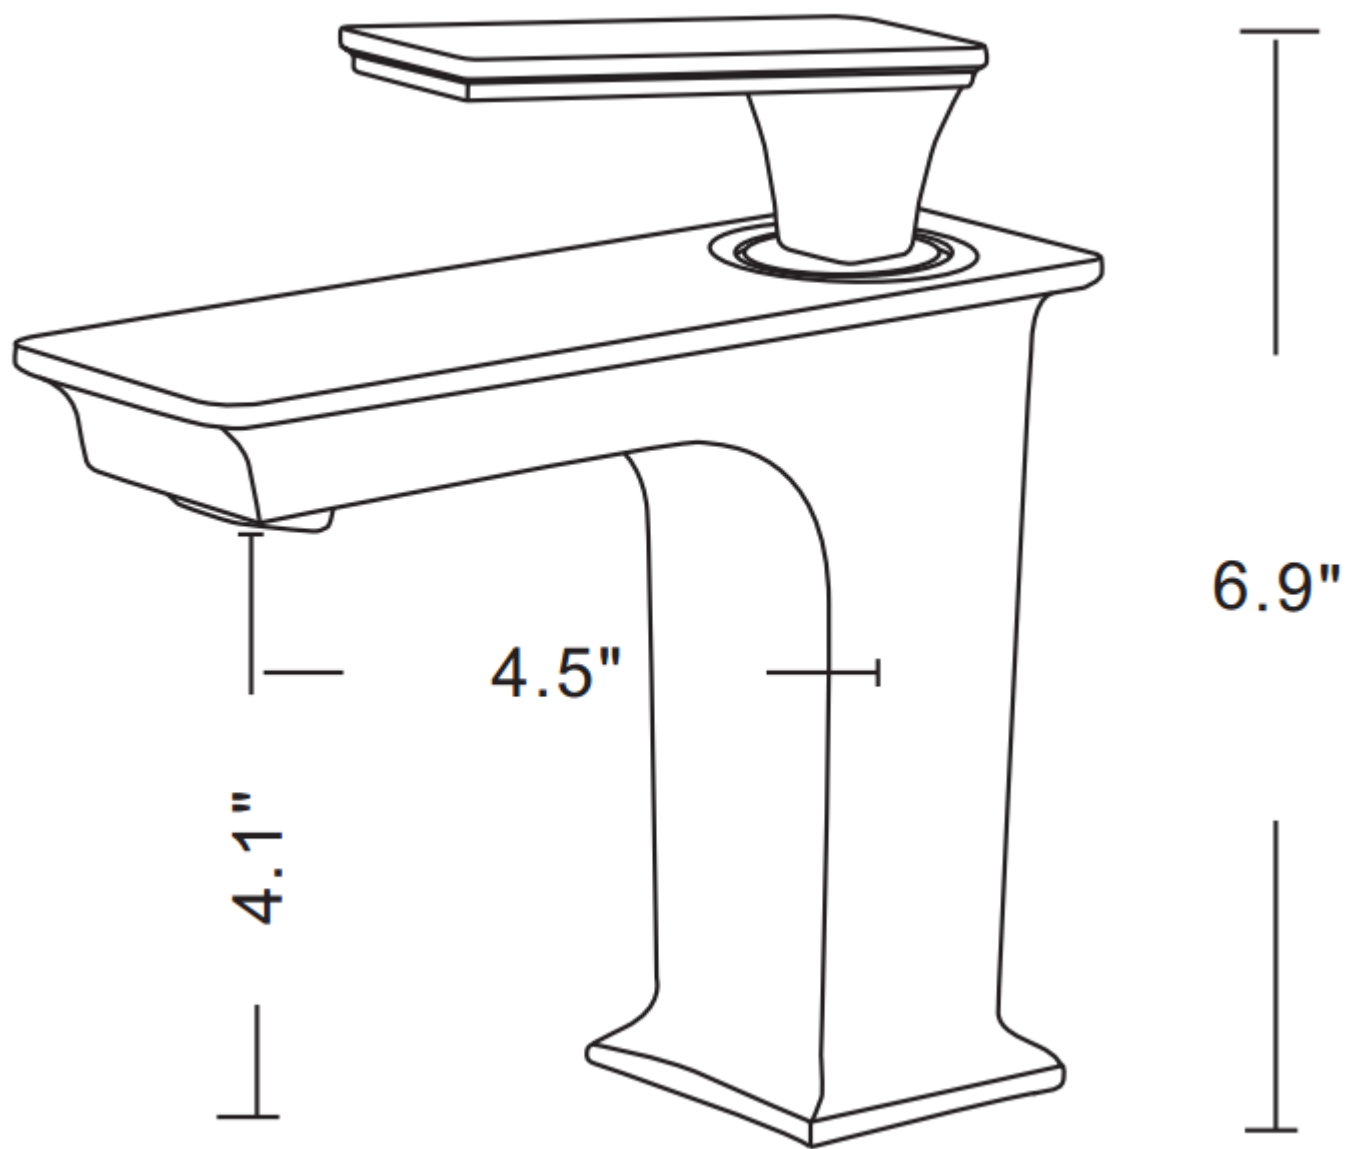

Feature(s):

- THIS PRODUCT INCLUDE(S): 1x bathroom vessel sink in white color (1756), 1x bathroom sink drain in chrome color (1796), 1x bathroom sink faucet in chrome color (16750).
- This product is a bundle (set of multiple products).
- This bathroom vessel sink set features a rectangle shape with a transitional style.
- This product is made for above counter installation.
- DIY installation instructions are included in the box.
- This bathroom vessel sink set is designed for a 1 hole faucet and the faucet drilling location is on the left.
- This bathroom vessel sink set features 1 sink.
- This bathroom vessel sink set is made with ceramic.
- The primary color of this product is white and it comes with chrome hardware.
- Smooth non-porous surface; prevents from discoloration and fading.
- Double fired and glazed for durability and stain resistance.
- 1.75-in. standard USA-Canada drain opening.
- Constructed with lead-free brass, ensuring strength and durability.
- Solid bulky brass feel (not cheap and light).
- 17.75-in. Width (left to right).
- 8.75-in. Depth (back to front).
- 4.5-in. Height (top to bottom).
- All dimensions are nominal.
- This product can usually be shipped out in 1 day.
- Quality control approved in Canada.
- Each box on your order is physically opened-up and inspected to make sure only the highest quality product is shipped.
- We take and store photos of every single quality audit of every single order we ship.
- You can see them when you track your order on our website.

Product ID:	16750
Product Type:	Bathroom Vessel Sink Set
Shape:	Rectangle
Install Type:	Above Counter
Faucet Drilling:	1 Hole
Faucet Drilling Location:	Left
Overflow:	No
Num Of Sinks:	1
Includes Faucets:	Yes
Includes Drains:	Yes
Width Group:	10-in. - 19-in.
Material:	Ceramic
Style:	Transitional
Finish:	Enamel Glaze
Hardware Color:	Chrome
Color:	White
Recommended Ship Method:	SP