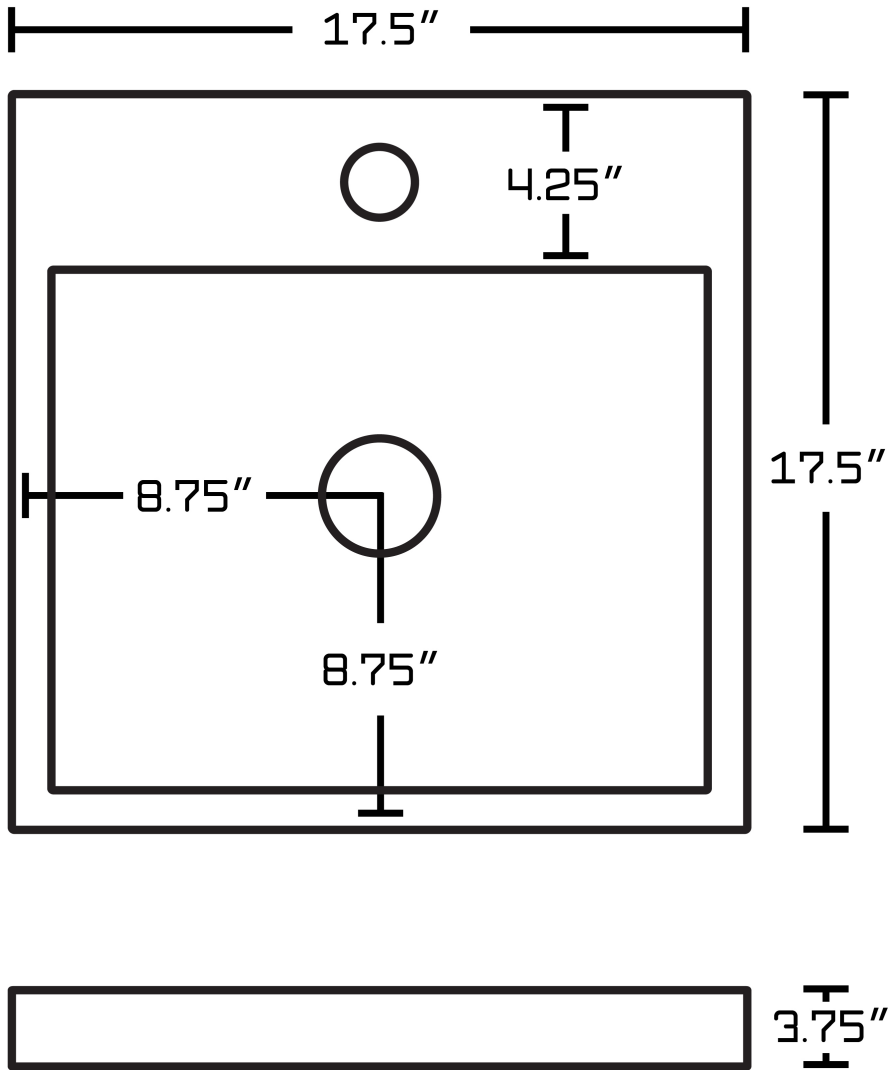

\*Estimated as of 21 Jan 2022 2:50 PM.

Quality control approved in Canada. Each box on your order is physically opened-up and inspected to make sure only the highest quality product is shipped. We take and store photos of every single quality audit of every single order we ship. You can see them when you track your order on our website. This product is a group of multiple products. It features a square shape. This bathroom vessel sink set is designed to be installed as a wall mount bathroom vessel sink set. It is constructed with ceramic. This bathroom vessel sink set comes with a enamel glaze finish in White color. It is designed for a 1 hole faucet.

|                           |                          |
|---------------------------|--------------------------|
| Product ID:               | 16748                    |
| Product Type:             | Bathroom Vessel Sink Set |
| Shape:                    | Square                   |
| Install Type:             | Wall Mount               |
| Faucet Drilling:          | 1 Hole                   |
| Faucet Drilling Location: | Center                   |
| Overflow:                 | No                       |
| Num Of Sinks:             | 1                        |
| Includes Faucets:         | Yes                      |
| Includes Drains:          | Yes                      |
| Width Group:              | 10-in. - 19-in.          |
| Material:                 | Ceramic                  |
| Style:                    | Modern                   |
| Finish:                   | Enamel Glaze             |
| Hardware Color:           | Chrome                   |
| Color:                    | White                    |
| Recommended Ship Method:  | SP                       |