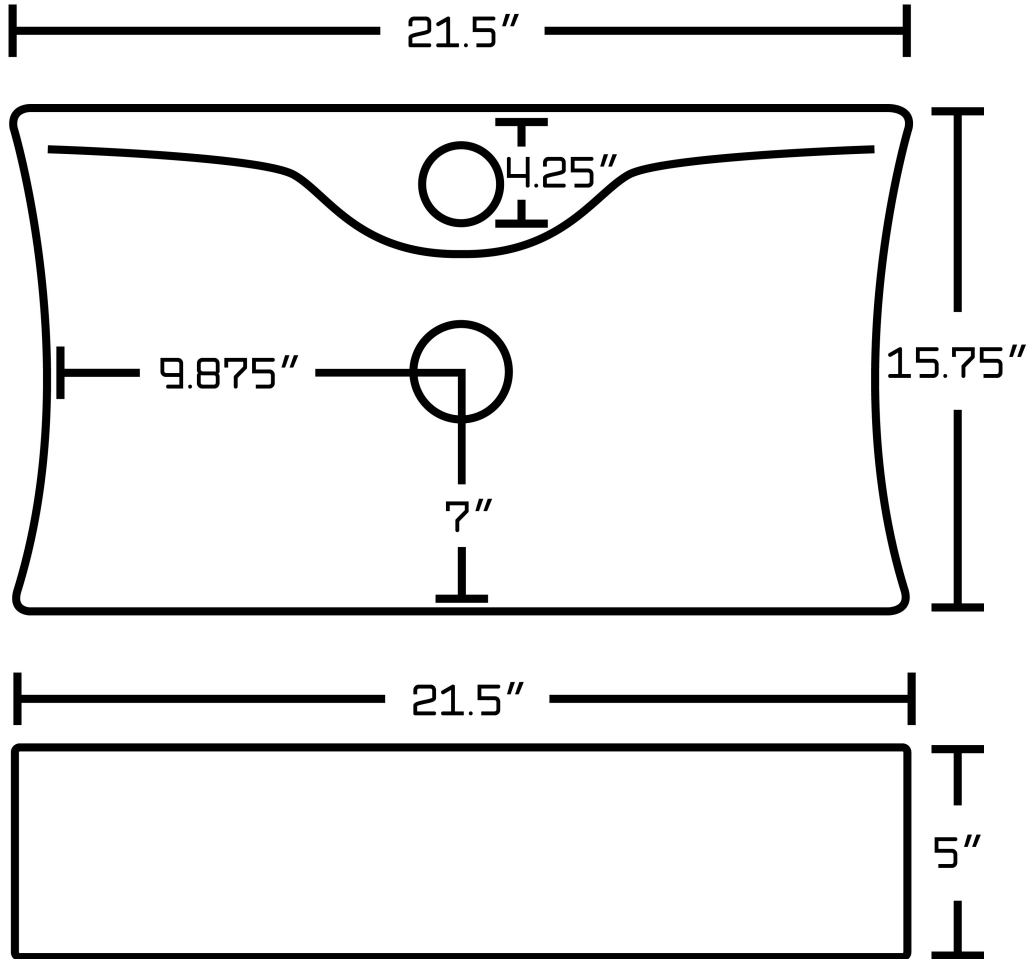

*Estimated as of 21 Jan 2022 2:54 PM.

Quality control approved in Canada. Each box on your order is physically opened-up and inspected to make sure only the highest quality product is shipped. We take and store photos of every single quality audit of every single order we ship. You can see them when you track your order on our website. This product is a group of multiple products. It features a rectangle shape. This bathroom vessel sink set is designed to be installed as a above counter bathroom vessel sink set. It is constructed with ceramic. This bathroom vessel sink set comes with a enamel glaze finish in White color. It is designed for a 1 hole faucet.

Product ID:	16750
Product Type:	Bathroom Vessel Sink Set
Shape:	Rectangle
Install Type:	Above Counter
Faucet Drilling:	1 Hole
Faucet Drilling Location:	Center
Overflow:	No
Num Of Sinks:	1
Includes Faucets:	Yes
Includes Drains:	Yes
Width Group:	20-in. - 29-in.
Material:	Ceramic
Style:	Modern
Finish:	Enamel Glaze
Hardware Color:	Chrome
Color:	White
Recommended Ship Method:	SP