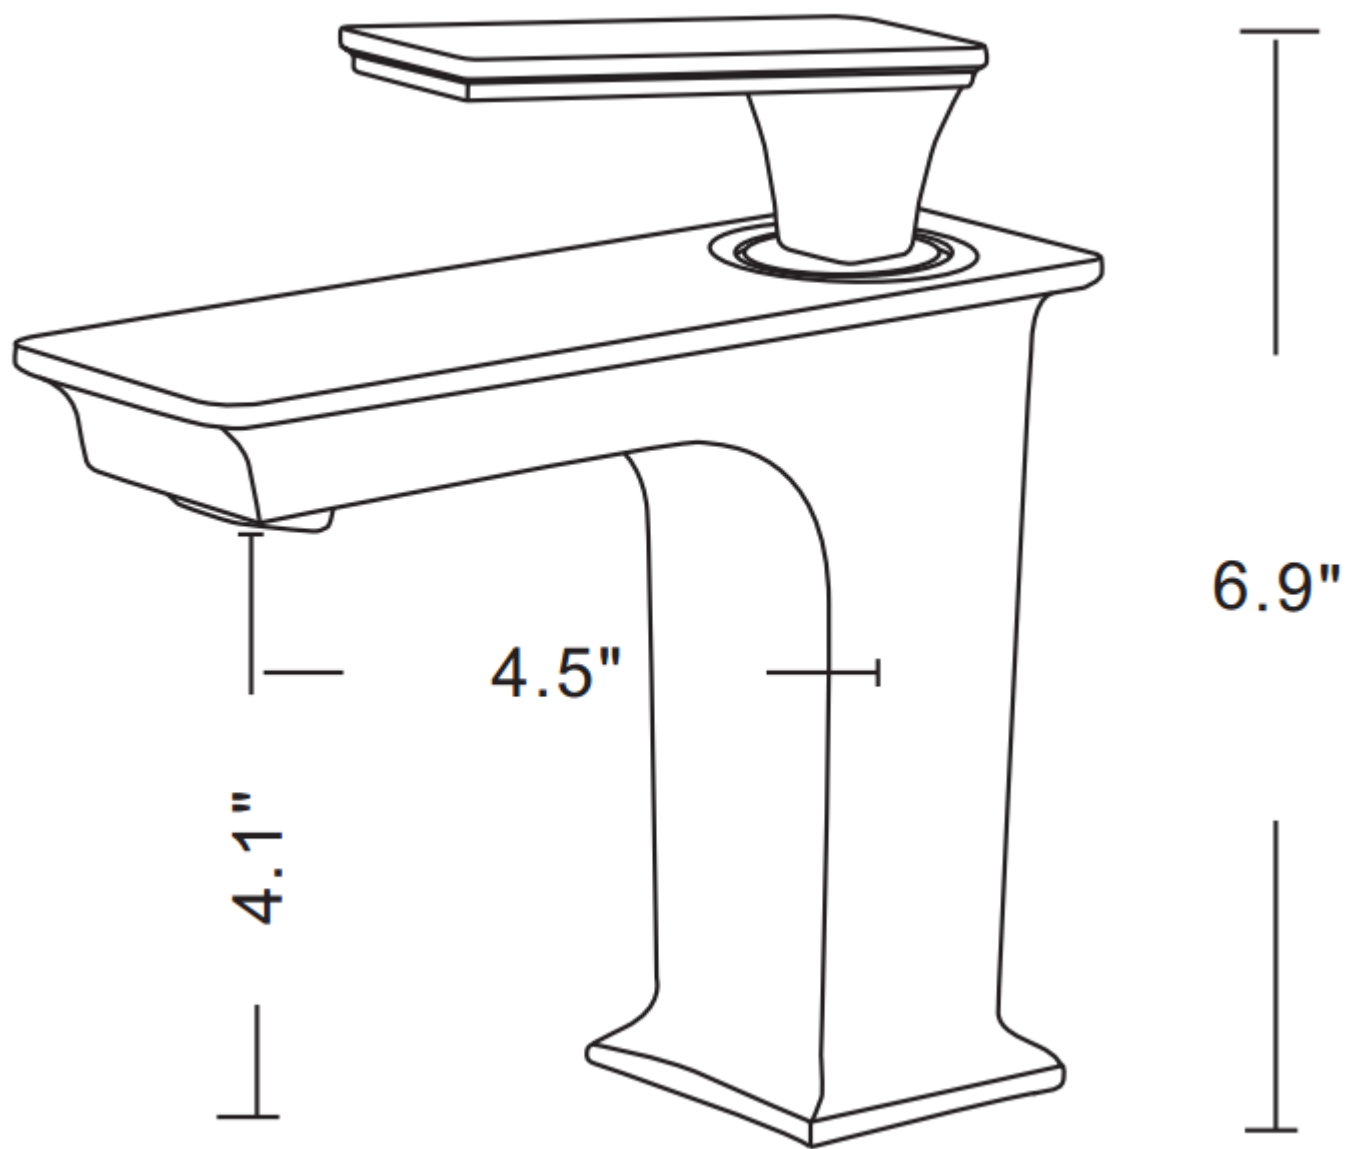

Feature(s):

- THIS PRODUCT INCLUDE(S): 1x bathroom vessel sink in white color (1732), 1x bathroom sink drain in chrome color (1796), 1x bathroom sink faucet in chrome color (16750).
- This product is a bundle (set of multiple products).
- This bathroom vessel sink set features a rectangle shape with a modern style.
- This product is made for above counter installation.
- DIY installation instructions are included in the box.
- This bathroom vessel sink set is designed for a 1 hole faucet and the faucet drilling location is on the center.
- This bathroom vessel sink set features 1 sink.
- This bathroom vessel sink set is made with ceramic.
- The primary color of this product is white and it comes with chrome hardware.
- Smooth non-porous surface; prevents from discoloration and fading.
- Double fired and glazed for durability and stain resistance.
- 1.75-in. standard USA-Canada drain opening.
- Constructed with lead-free brass, ensuring strength and durability.
- Solid bulky brass feel (not cheap and light).
- 21.5-in. Width (left to right).
- 15.75-in. Depth (back to front).
- 5-in. Height (top to bottom).
- All dimensions are nominal.
- This product can usually be shipped out in 1 day.
- Quality control approved in Canada.
- Each box on your order is physically opened-up and inspected to make sure only the highest quality product is shipped.
- We take and store photos of every single quality audit of every single order we ship.
- You can see them when you track your order on our website.

Product ID:	16750
Product Type:	Bathroom Vessel Sink Set
Shape:	Rectangle
Install Type:	Above Counter
Faucet Drilling:	1 Hole
Faucet Drilling Location:	Center
Overflow:	No
Num Of Sinks:	1
Includes Faucets:	Yes
Includes Drains:	Yes
Width Group:	20-in. - 29-in.
Material:	Ceramic
Style:	Modern
Finish:	Enamel Glaze
Hardware Color:	Chrome
Color:	White
Recommended Ship Method:	SP