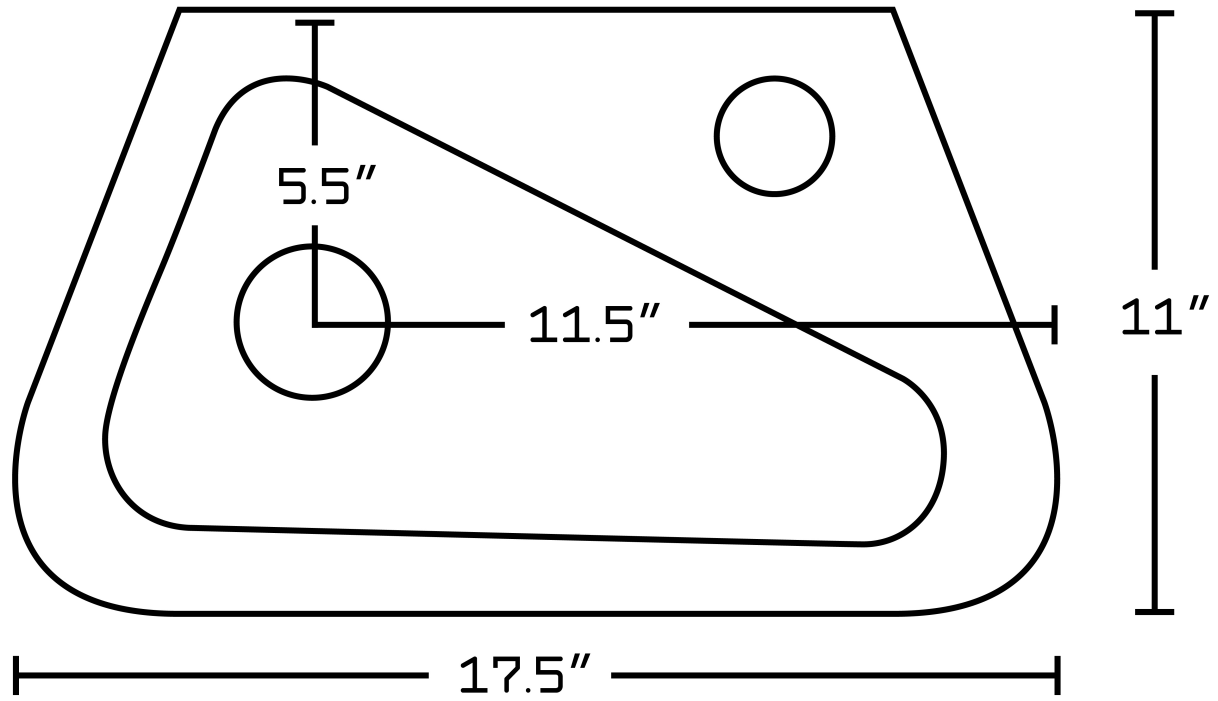

\*Estimated as of 21 Jan 2022 2:57 PM.

Quality control approved in Canada. Each box on your order is physically opened-up and inspected to make sure only the highest quality product is shipped. We take and store photos of every single quality audit of every single order we ship. You can see them when you track your order on our website. This product is a group of multiple products. It features a unique shape. This bathroom vessel sink set is designed to be installed as a above counter bathroom vessel sink set. It is constructed with ceramic. This bathroom vessel sink set comes with a enamel glaze finish in White color. It is designed for a 1 hole faucet.

Product ID:	33592
Product Type:	Bathroom Vessel Sink Set
Shape:	Unique
Install Type:	Above Counter
Faucet Drilling:	1 Hole
Faucet Drilling Location:	Right
Overflow:	Yes
Num Of Sinks:	1
Includes Faucets:	Yes
Includes Drains:	Yes
Width Group:	10-in. - 19-in.
Material:	Ceramic
Style:	Transitional
Finish:	Enamel Glaze
Hardware Color:	Chrome
Color:	White
Recommended Ship Method:	SP

4-13/16"  
(122mm)

4-1/4"  
(108mm)

7-1/16"  
(179mm)