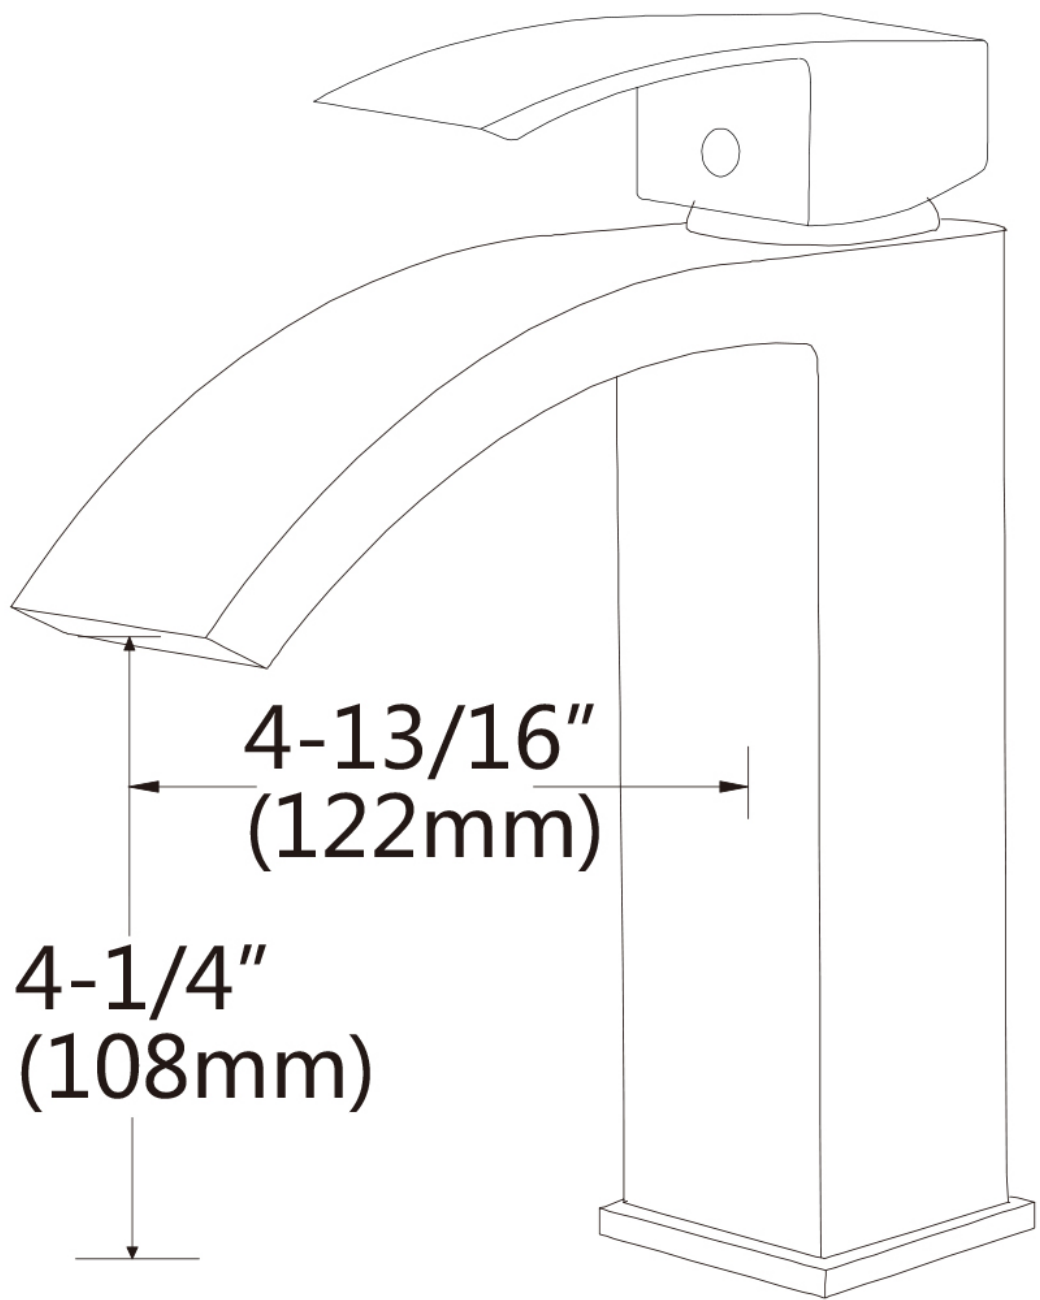

\*Estimated as of 21 Jan 2022 2:57 PM.

Quality control approved in Canada. Each box on your order is physically opened-up and inspected to make sure only the highest quality product is shipped. We take and store photos of every single quality audit of every single order we ship. You can see them when you track your order on our website. This product is a group of multiple products. It features a unique shape. This bathroom vessel sink set is designed to be installed as a above counter bathroom vessel sink set. It is constructed with ceramic. This bathroom vessel sink set comes with a enamel glaze finish in White color. It is designed for a 1 hole faucet.

4-13/16"  
(122mm)

4-1/4"  
(108mm)

7-1/16"  
(179mm)