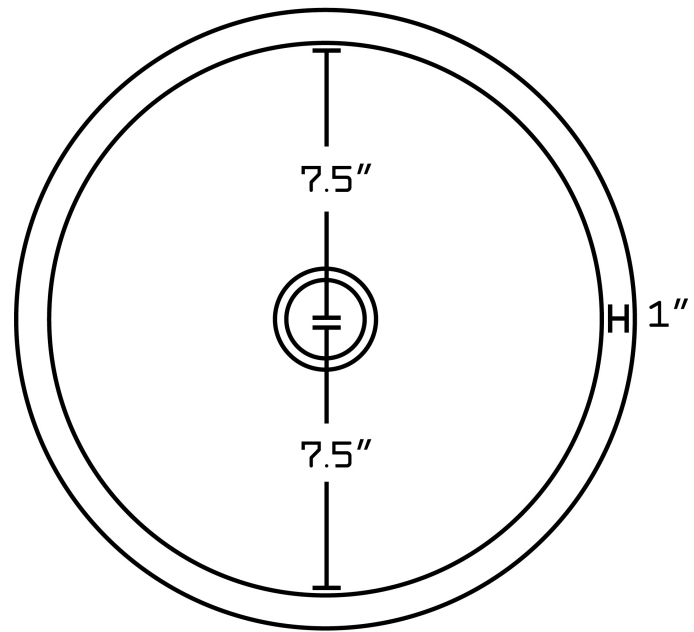

*Estimated as of 21 Jan 2022 1:42 PM.

Quality control approved in Canada. Each box on your order is physically opened-up and inspected to make sure only the highest quality product is shipped. We take and store photos of every single quality audit of every single order we ship. You can see them when you track your order on our website. This product is a group of multiple products. It features a round shape. This bathroom undermount sink set is designed to be installed as a undermount bathroom undermount sink set. It is constructed with ceramic. This bathroom undermount sink set comes with a enamel glaze finish in Biscuit color. It is designed for a 3h8-in. faucet.

Product ID:	20326
Product Type:	Bathroom Undermount Sink Set
Shape:	Round
Install Type:	Undermount
Faucet Drilling:	3H8-in.
Overflow:	Yes
Num Of Sinks:	1
Includes Faucets:	Yes
Includes Drains:	No
Undermount Sinks Color:	Biscuit
Width Group:	10-in. - 19-in.
Material:	Ceramic
Style:	Transitional
Finish:	Enamel Glaze
Hardware Color:	Chrome
Color:	Biscuit
Recommended Ship Method:	SP

14.35"

16"