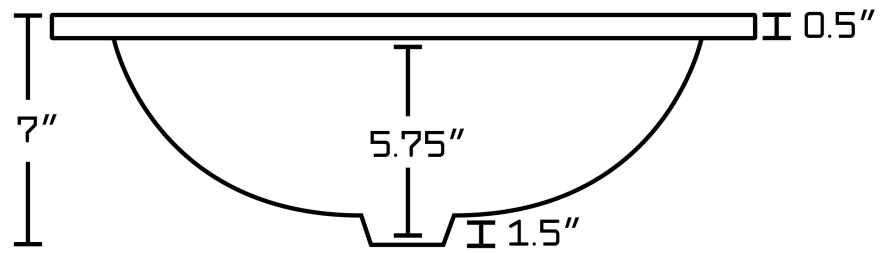

\*Estimated as of 21 Jan 2022 1:52 PM.

Quality control approved in Canada. Each box on your order is physically opened-up and inspected to make sure only the highest quality product is shipped. We take and store photos of every single quality audit of every single order we ship. You can see them when you track your order on our website. This product is a group of multiple products. It features a round shape. This bathroom undermount sink set is designed to be installed as a undermount bathroom undermount sink set. It is constructed with ceramic. This bathroom undermount sink set comes with a enamel glaze finish in Biscuit color. It is designed for a 3h8-in. faucet.

Product ID:	7911
Product Type:	Bathroom Undermount Sink Set
Shape:	Round
Install Type:	Undermount
Faucet Drilling:	3H8-in.
Overflow:	Yes
Num Of Sinks:	1
Includes Faucets:	Yes
Includes Drains:	Yes
Undermount Sinks Color:	Biscuit
Width Group:	10-in. - 19-in.
Material:	Ceramic
Style:	Transitional
Finish:	Enamel Glaze
Hardware Color:	Chrome
Color:	Biscuit
Recommended Ship Method:	SP

14.35"

16"

Notes