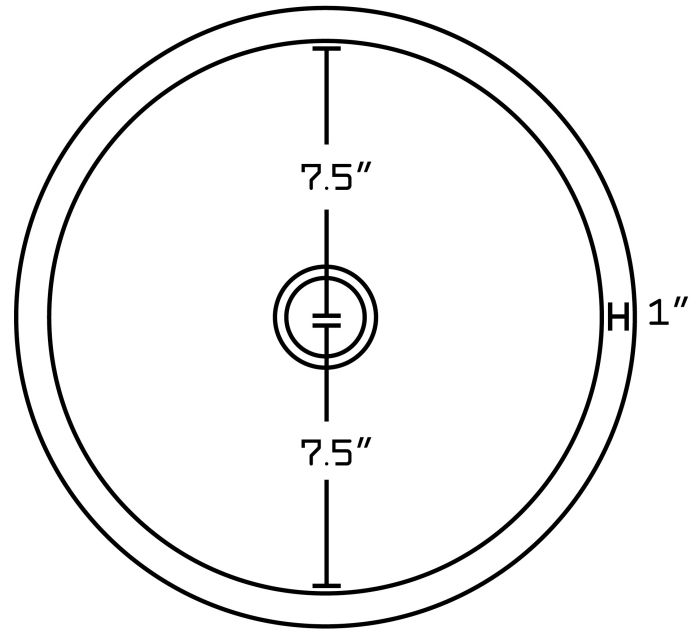

\*Estimated as of 21 Jan 2022 1:52 PM.

Quality control approved in Canada. Each box on your order is physically opened-up and inspected to make sure only the highest quality product is shipped. We take and store photos of every single quality audit of every single order we ship. You can see them when you track your order on our website. This product is a group of multiple products. It features a round shape. This bathroom undermount sink set is designed to be installed as a undermount bathroom undermount sink set. It is constructed with ceramic. This bathroom undermount sink set comes with a enamel glaze finish in Biscuit color. It is designed for a 3h8-in. faucet.

Product ID:	7911
Product Type:	Bathroom Undermount Sink Set
Shape:	Round
Install Type:	Undermount
Faucet Drilling:	3H8-in.
Overflow:	Yes
Num Of Sinks:	1
Includes Faucets:	Yes
Includes Drains:	Yes
Undermount Sinks Color:	Biscuit
Width Group:	10-in. - 19-in.
Material:	Ceramic
Style:	Transitional
Finish:	Enamel Glaze
Hardware Color:	Chrome
Color:	Biscuit
Recommended Ship Method:	SP

14.35"

16"

Notes