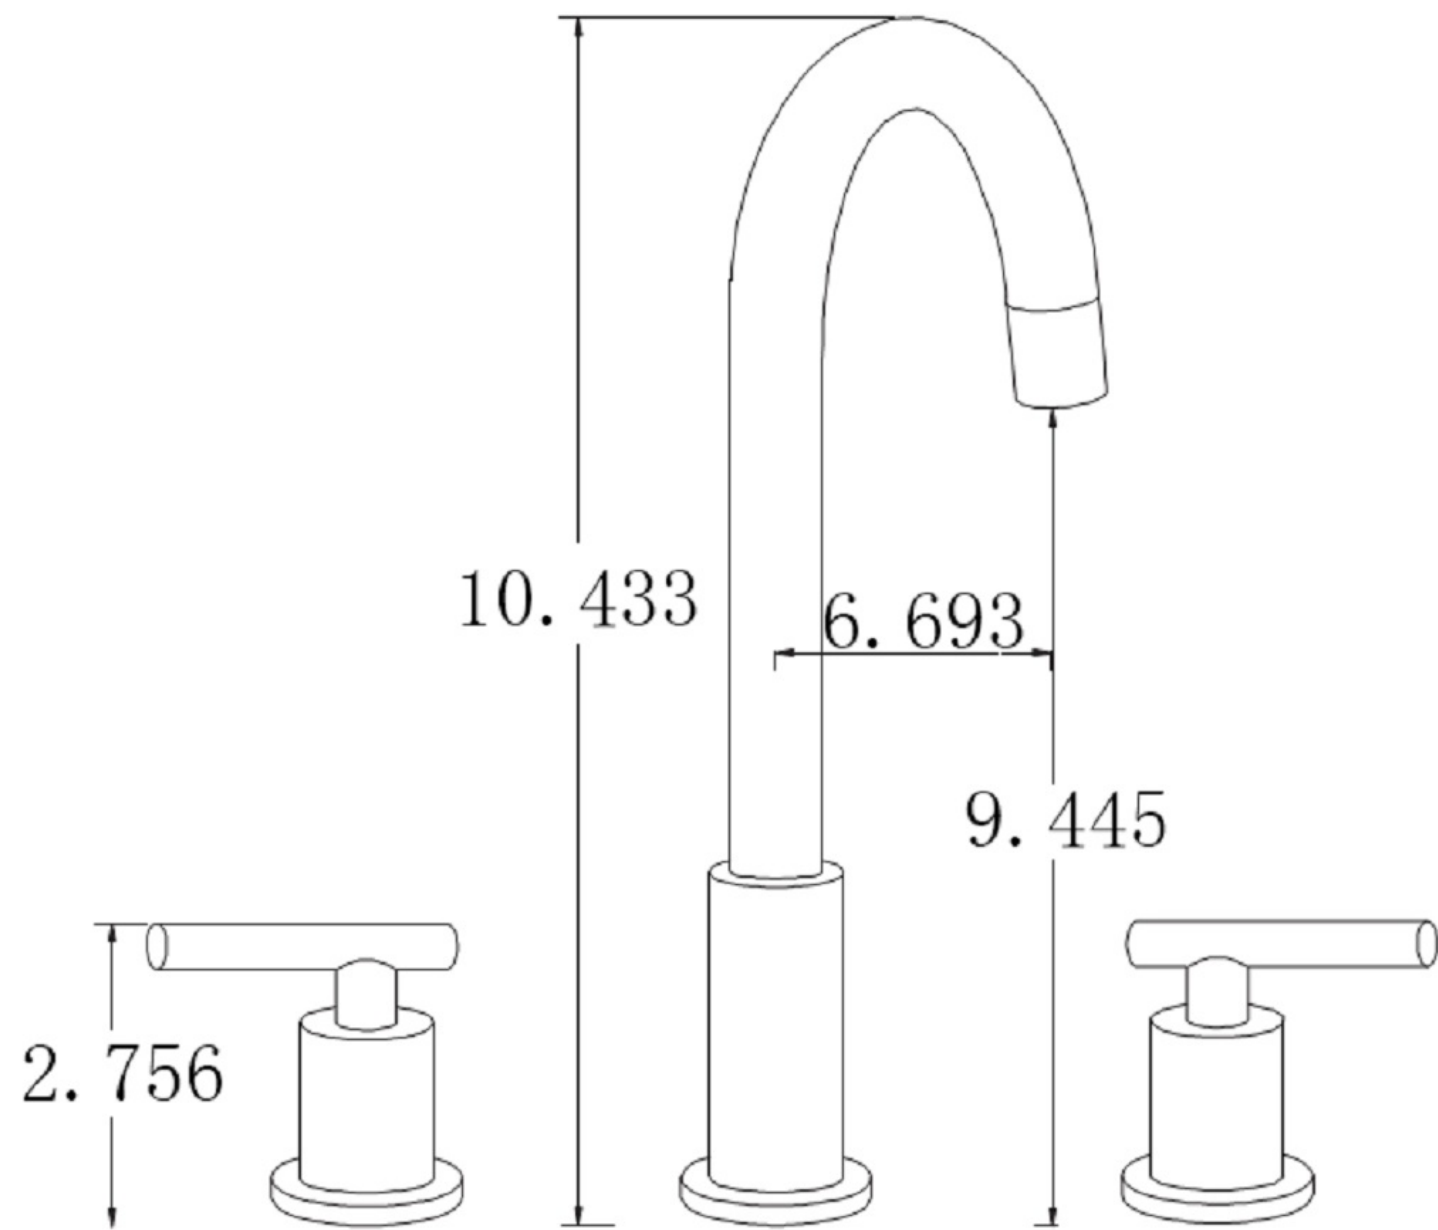

Product ID:	7911
Product Type:	Bathroom Undermount Sink Set
Shape:	Round
Install Type:	Undermount
Faucet Drilling:	3H8-in.
Overflow:	Yes
Num Of Sinks:	1
Includes Faucets:	Yes
Includes Drains:	Yes
Undermount Sinks Color:	Biscuit
Width Group:	10-in. - 19-in.
Material:	Ceramic
Style:	Transitional
Finish:	Enamel Glaze
Hardware Color:	Chrome
Color:	Biscuit
Recommended Ship Method:	SP

14.35"

16"

Notes