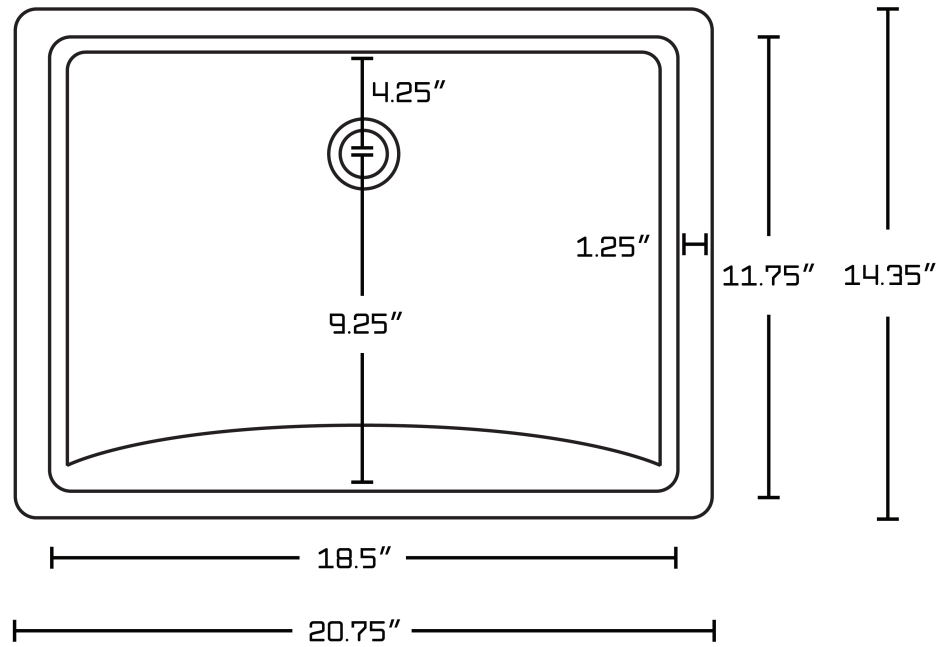

*Estimated as of 21 Jan 2022 1:50 PM.

Quality control approved in Canada. Each box on your order is physically opened-up and inspected to make sure only the highest quality product is shipped. We take and store photos of every single quality audit of every single order we ship. You can see them when you track your order on our website. This product is a group of multiple products. It features a rectangle shape. This bathroom undermount sink set is designed to be installed as a undermount bathroom undermount sink set. It is constructed with ceramic. This bathroom undermount sink set comes with a enamel glaze finish in Biscuit color. This transitional bathroom undermount sink set product is CSA certified. It is designed for a 3h8-in. faucet.

Product ID:	20326
Product Type:	Bathroom Undermount Sink Set
Shape:	Rectangle
Install Type:	Undermount
Faucet Drilling:	3H8-in.
Overflow:	Yes
Num Of Sinks:	1
Includes Faucets:	Yes
Includes Drains:	No
Undermount Sinks Color:	Biscuit
Width Group:	20-in. - 29-in.
Material:	Ceramic
Certification:	CSA
Style:	Transitional
Finish:	Enamel Glaze
Hardware Color:	Chrome
Color:	Biscuit
Recommended Ship Method:	SP