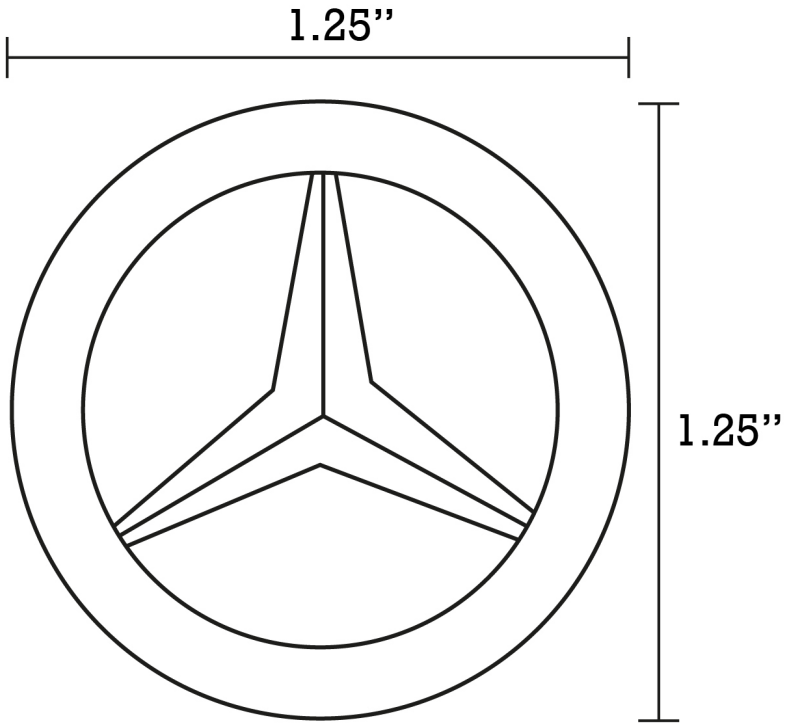

Product ID:	20326
Product Type:	Bathroom Undermount Sink Set
Shape:	Rectangle
Install Type:	Undermount
Faucet Drilling:	3H8-in.
Overflow:	Yes
Num Of Sinks:	1
Includes Faucets:	Yes
Includes Drains:	No
Undermount Sinks Color:	Biscuit
Width Group:	20-in. - 29-in.
Material:	Ceramic
Certification:	CSA
Style:	Transitional
Finish:	Enamel Glaze
Hardware Color:	Chrome
Color:	Biscuit
Recommended Ship Method:	SP