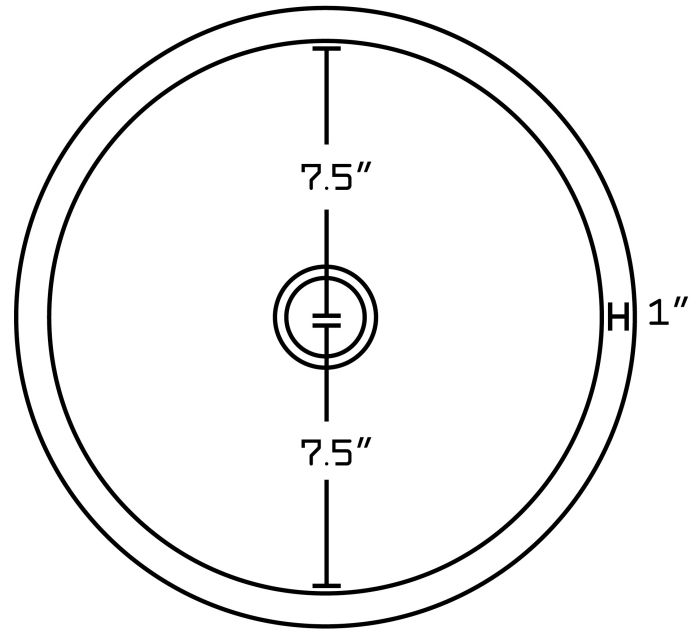

*Estimated as of 21 Jan 2022 1:42 PM.

Quality control approved in Canada. Each box on your order is physically opened-up and inspected to make sure only the highest quality product is shipped. We take and store photos of every single quality audit of every single order we ship. You can see them when you track your order on our website. This product is a group of multiple products. It features a round shape. This bathroom undermount sink set is designed to be installed as a undermount bathroom undermount sink set. It is constructed with ceramic. This bathroom undermount sink set comes with a enamel glaze finish in Biscuit color. It is designed for a 3h8-in. faucet.

Product ID:	20326
Product Type:	Bathroom Undermount Sink Set
Shape:	Round
Install Type:	Undermount
Faucet Drilling:	3H8-in.
Overflow:	Yes
Num Of Sinks:	1
Includes Faucets:	Yes
Includes Drains:	No
Undermount Sinks Color:	Biscuit
Width Group:	10-in. - 19-in.
Material:	Ceramic
Style:	Transitional
Finish:	Enamel Glaze
Hardware Color:	Chrome
Color:	Biscuit
Recommended Ship Method:	SP