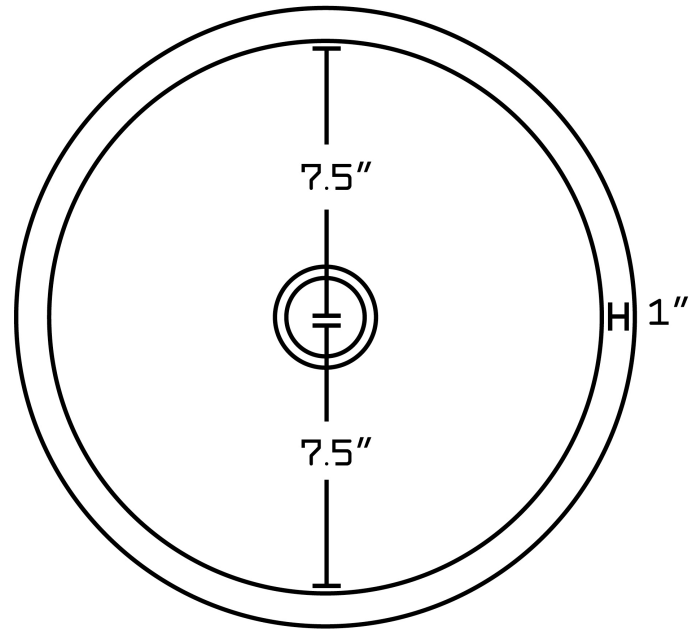

*Estimated as of 21 Jan 2022 1:42 PM.

Quality control approved in Canada. Each box on your order is physically opened-up and inspected to make sure only the highest quality product is shipped. We take and store photos of every single quality audit of every single order we ship. You can see them when you track your order on our website. This product is a group of multiple products. It features a round shape. This bathroom undermount sink set is designed to be installed as a undermount bathroom undermount sink set. It is constructed with ceramic. This bathroom undermount sink set comes with a enamel glaze finish in Biscuit color. It is designed for a 1 hole faucet.

| | |
|--------------------------|------------------------------|
| Product ID: | 20326 |
| Product Type: | Bathroom Undermount Sink Set |
| Shape: | Round |
| Install Type: | Undermount |
| Faucet Drilling: | 1 Hole |
| Overflow: | Yes |
| Num Of Sinks: | 1 |
| Includes Faucets: | Yes |
| Includes Drains: | No |
| Undermount Sinks Color: | Biscuit |
| Width Group: | 10-in. - 19-in. |
| Material: | Ceramic |
| Style: | Transitional |
| Finish: | Enamel Glaze |
| Hardware Color: | Chrome |
| Color: | Biscuit |
| Recommended Ship Method: | SP |

14.35"

16"