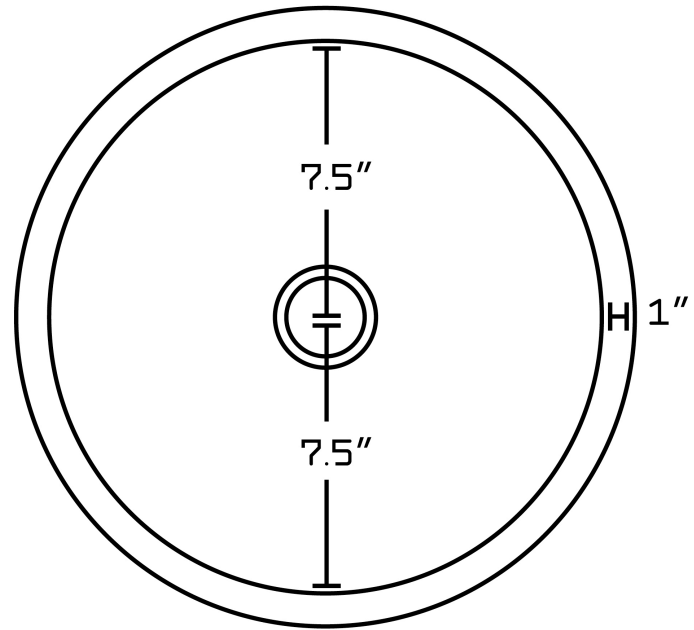

	QTY	Product ID	Series	Product Type	Description	Color	Stock*	Expected Stock*	Expected Stock ETA*
	1	403	N/A	Bathroom Undermount Sink	16-in. W 16-in. D CUPC Certified Round Bathroom Undermount Sink In Biscuit Color	Biscuit	5	0	
	1	1786	Alice	Bathroom Sink Faucet	1 Hole CUPC Approved Lead Free Brass Faucet In Chrome Color	Chrome	1	0	

Quality control approved in Canada. Each box on your order is physically opened-up and inspected to make sure only the highest quality product is shipped. We take and store photos of every single quality audit of every single order we ship. You can see them when you track your order on our website. This product is a group of multiple products. It features a round shape. This bathroom undermount sink set is designed to be installed as a undermount bathroom undermount sink set. It is constructed with ceramic. This bathroom undermount sink set comes with a enamel glaze finish in Biscuit color. It is designed for a 1 hole faucet.

Product ID:	1795
Product Type:	Bathroom Undermount Sink Set
Shape:	Round
Install Type:	Undermount
Faucet Drilling:	1 Hole
Overflow:	Yes
Num Of Sinks:	1
Includes Faucets:	Yes
Includes Drains:	Yes
Undermount Sinks Color:	Biscuit
Width Group:	10-in. - 19-in.
Material:	Ceramic
Style:	Transitional
Finish:	Enamel Glaze
Hardware Color:	Chrome
Color:	Biscuit
Recommended Ship Method:	SP

14.35"

16"