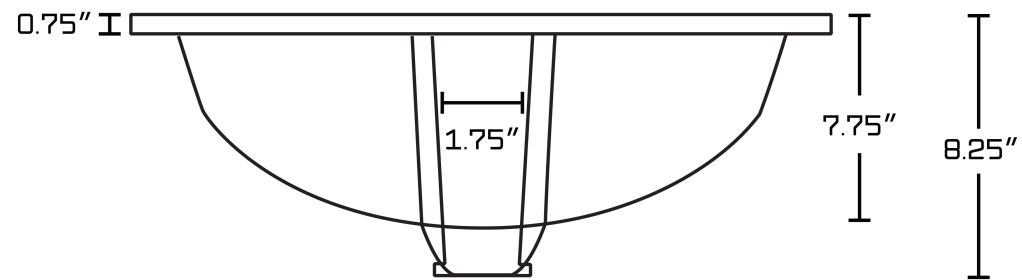

Product ID:	18116
Product Type:	Bathroom Undermount Sink Set
Shape:	Rectangle
Install Type:	Undermount
Faucet Drilling:	1 Hole
Overflow:	Yes
Num Of Sinks:	1
Includes Faucets:	Yes
Includes Drains:	Yes
Undermount Sinks Color:	White
Width Group:	20-in. - 29-in.
Material:	Ceramic
Certification:	CSA
Style:	Transitional
Finish:	Enamel Glaze
Hardware Color:	Chrome
Color:	White
Recommended Ship Method:	SP