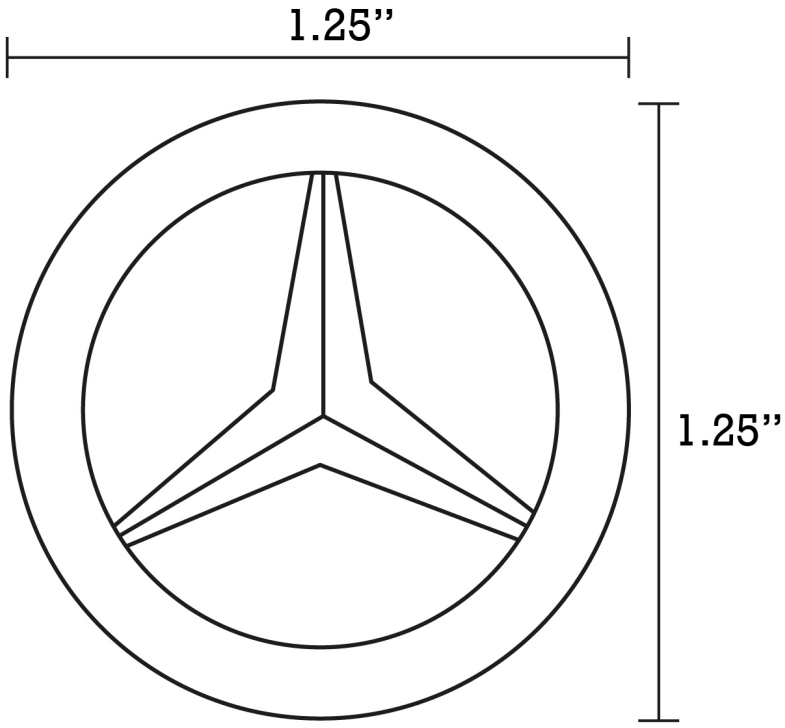

Product ID:	20326
Product Type:	Bathroom Undermount Sink Set
Shape:	Oval
Install Type:	Undermount
Faucet Drilling:	3H8-in.
Overflow:	Yes
Num Of Sinks:	1
Includes Faucets:	Yes
Includes Drains:	No
Undermount Sinks Color:	White
Width Group:	10-in. - 19-in.
Material:	Ceramic
Certification:	CSA
Style:	Transitional
Finish:	Enamel Glaze
Hardware Color:	Chrome
Color:	White
Recommended Ship Method:	SP