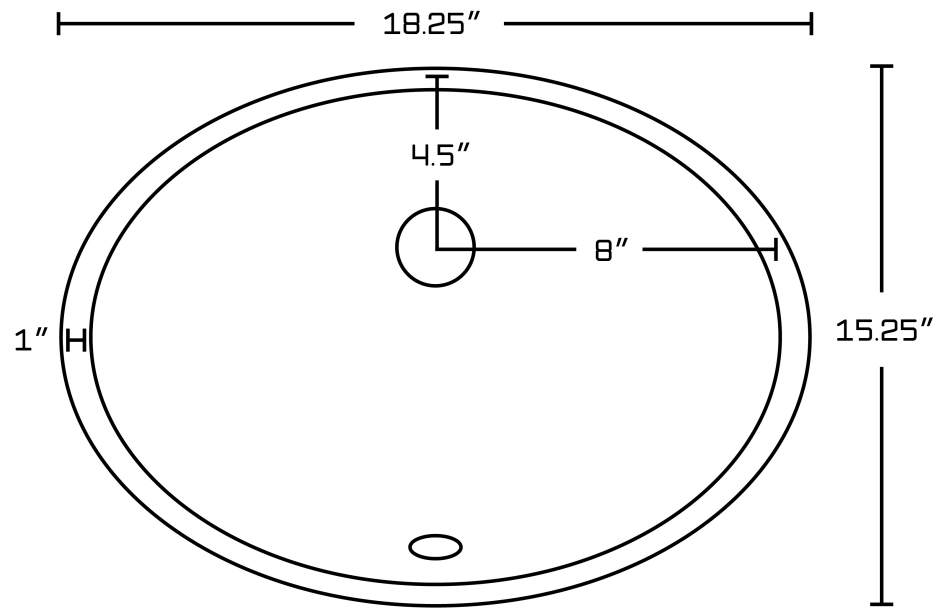

\*Estimated as of 21 Jan 2022 1:43 PM.

Quality control approved in Canada. Each box on your order is physically opened-up and inspected to make sure only the highest quality product is shipped. We take and store photos of every single quality audit of every single order we ship. You can see them when you track your order on our website. This product is a group of multiple products. It features a oval shape. This bathroom undermount sink set is designed to be installed as a undermount bathroom undermount sink set. It is constructed with ceramic. This bathroom undermount sink set comes with a enamel glaze finish in White color. This transitional bathroom undermount sink set product is CSA certified. It is designed for a 3h8-in. faucet.

Product ID:	20326
Product Type:	Bathroom Undermount Sink Set
Shape:	Oval
Install Type:	Undermount
Faucet Drilling:	3H8-in.
Overflow:	Yes
Num Of Sinks:	1
Includes Faucets:	Yes
Includes Drains:	No
Undermount Sinks Color:	White
Width Group:	10-in. - 19-in.
Material:	Ceramic
Certification:	CSA
Style:	Transitional
Finish:	Enamel Glaze
Hardware Color:	Chrome
Color:	White
Recommended Ship Method:	SP