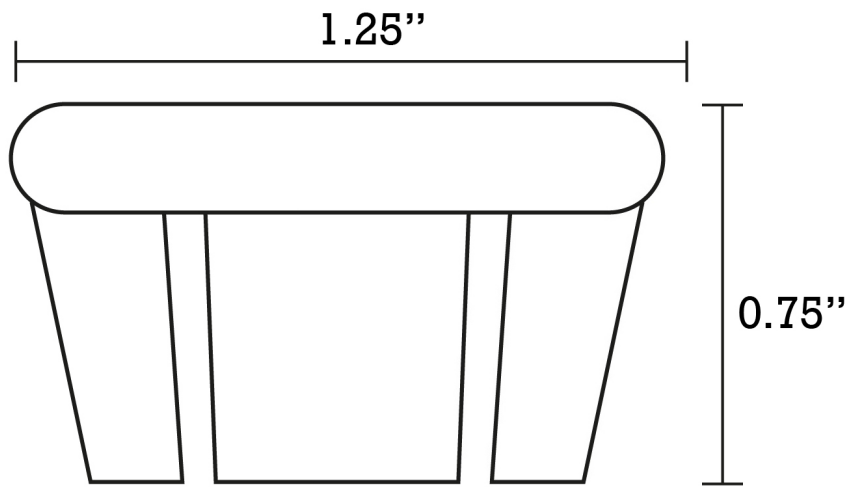

Product ID:	20326
Product Type:	Bathroom Undermount Sink Set
Shape:	Oval
Install Type:	Undermount
Faucet Drilling:	3H8-in.
Overflow:	Yes
Num Of Sinks:	1
Includes Faucets:	Yes
Includes Drains:	No
Undermount Sinks Color:	White
Width Group:	10-in. - 19-in.
Material:	Ceramic
Certification:	CSA
Style:	Transitional
Finish:	Enamel Glaze
Hardware Color:	Chrome
Color:	White
Recommended Ship Method:	SP