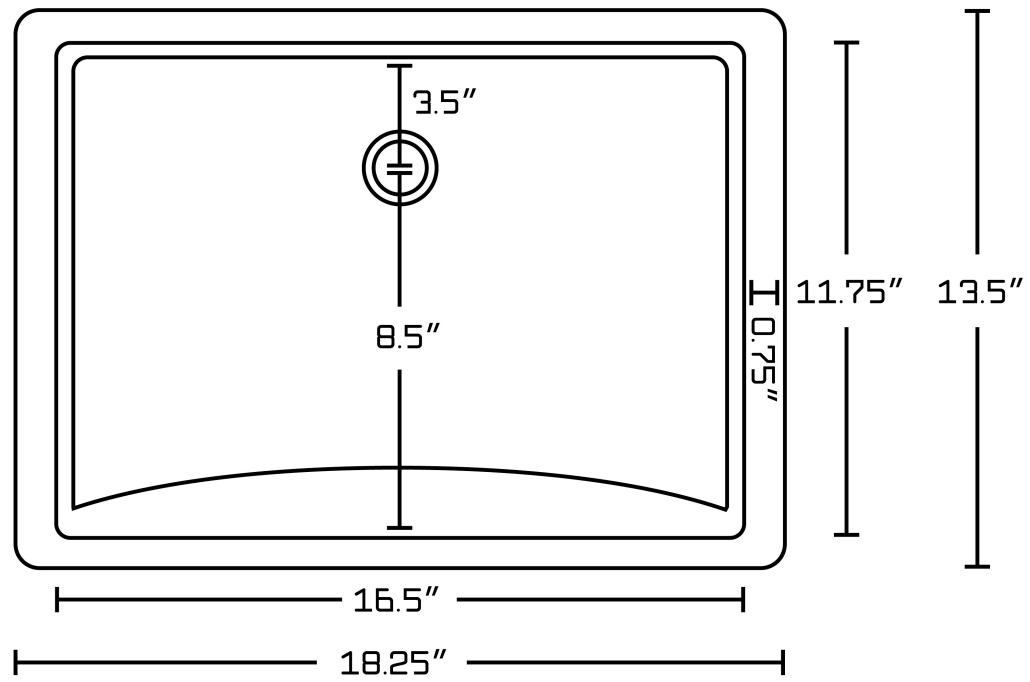

*Estimated as of 21 Jan 2022 1:37 PM.

Quality control approved in Canada. Each box on your order is physically opened-up and inspected to make sure only the highest quality product is shipped. We take and store photos of every single quality audit of every single order we ship. You can see them when you track your order on our website. This product is a group of multiple products. It features a rectangle shape. This bathroom undermount sink set is designed to be installed as a undermount bathroom undermount sink set. It is constructed with ceramic. This bathroom undermount sink set comes with a enamel glaze finish in White color. It is designed for a 1 hole faucet.

4.5"

4.9"

6.9"