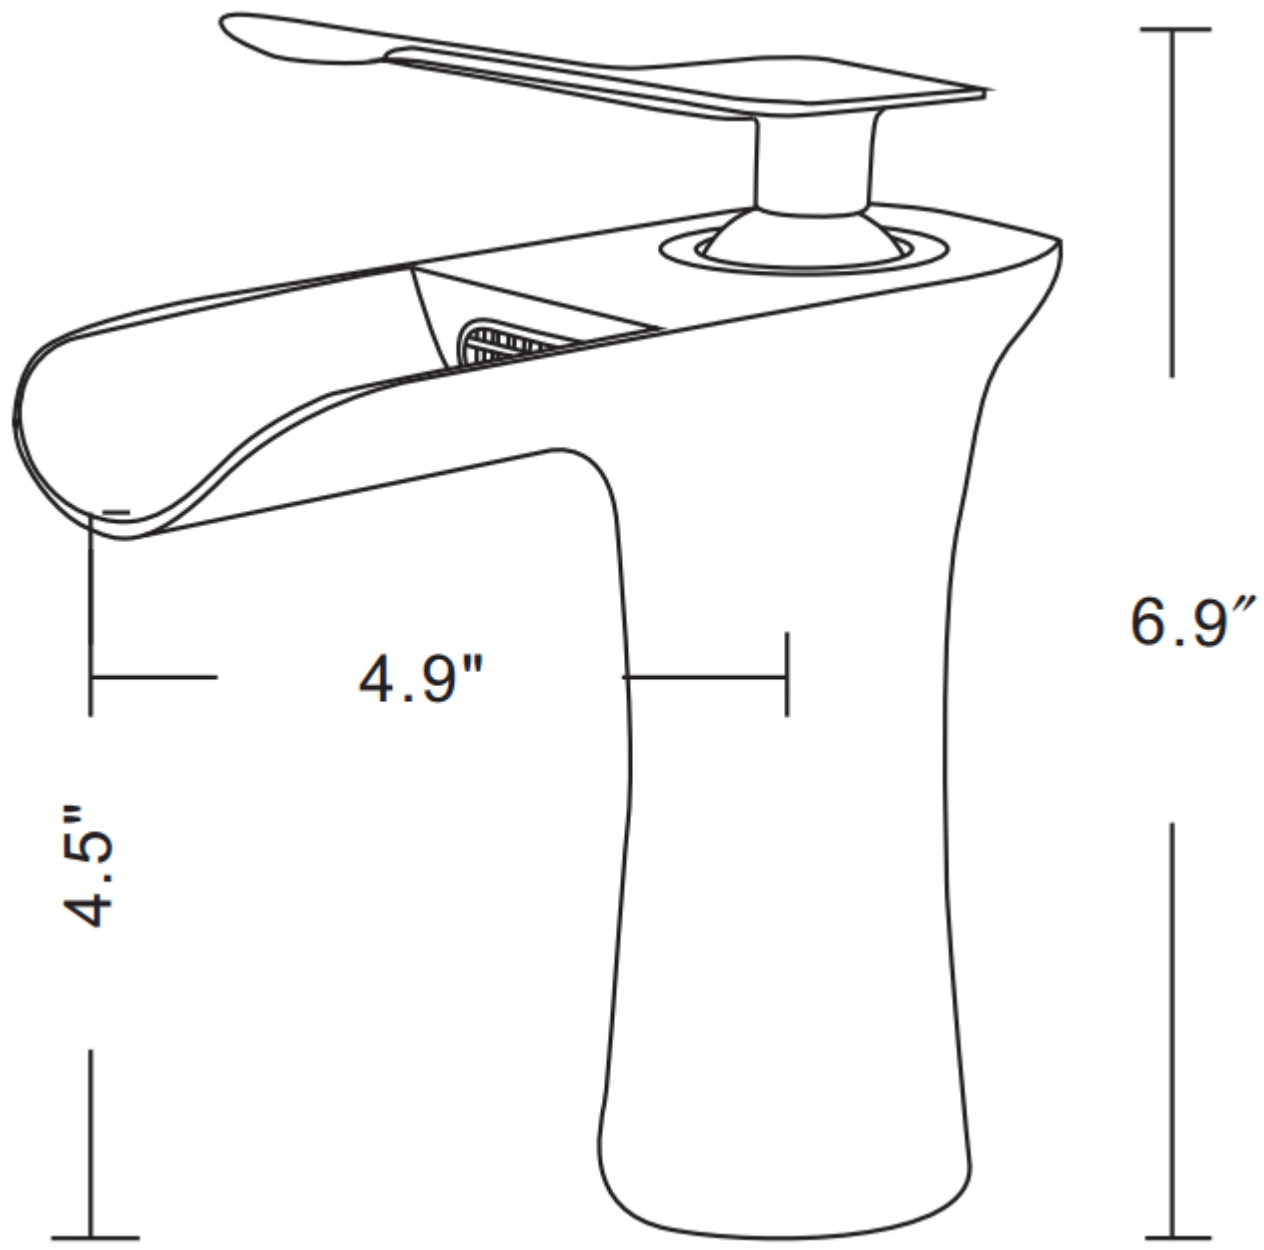

4.5"

4.9"

6.9"