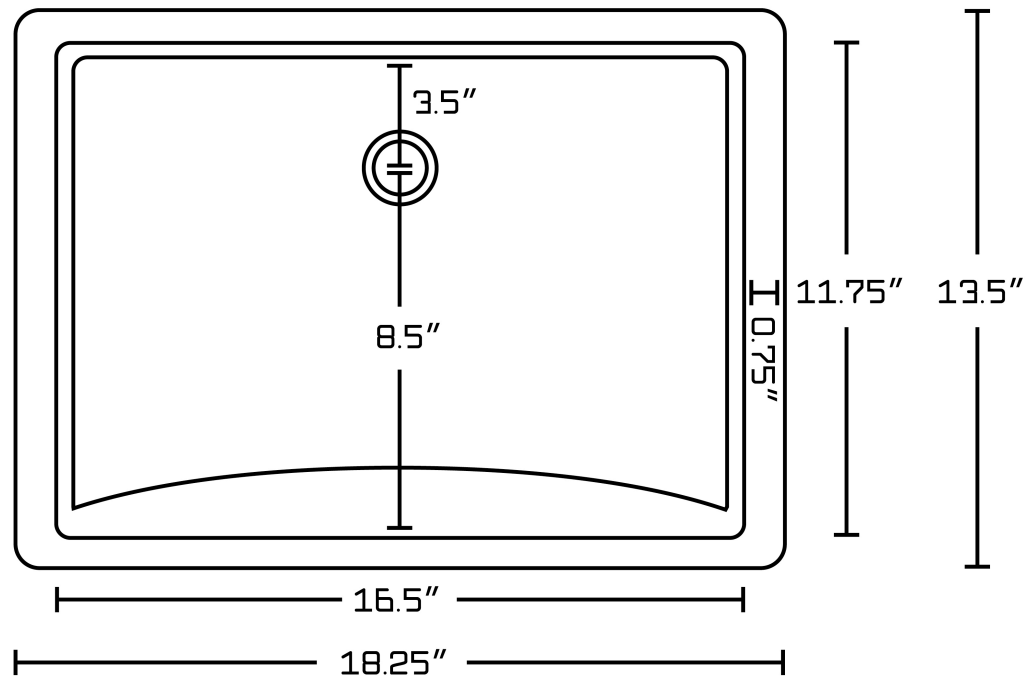

\*Estimated as of 21 Jan 2022 1:37 PM.

Quality control approved in Canada. Each box on your order is physically opened-up and inspected to make sure only the highest quality product is shipped. We take and store photos of every single quality audit of every single order we ship. You can see them when you track your order on our website. This product is a group of multiple products. It features a rectangle shape. This bathroom undermount sink set is designed to be installed as a undermount bathroom undermount sink set. It is constructed with ceramic. This bathroom undermount sink set comes with a enamel glaze finish in White color. It is designed for a 1 hole faucet.

4.1"

4.5"

6.9"