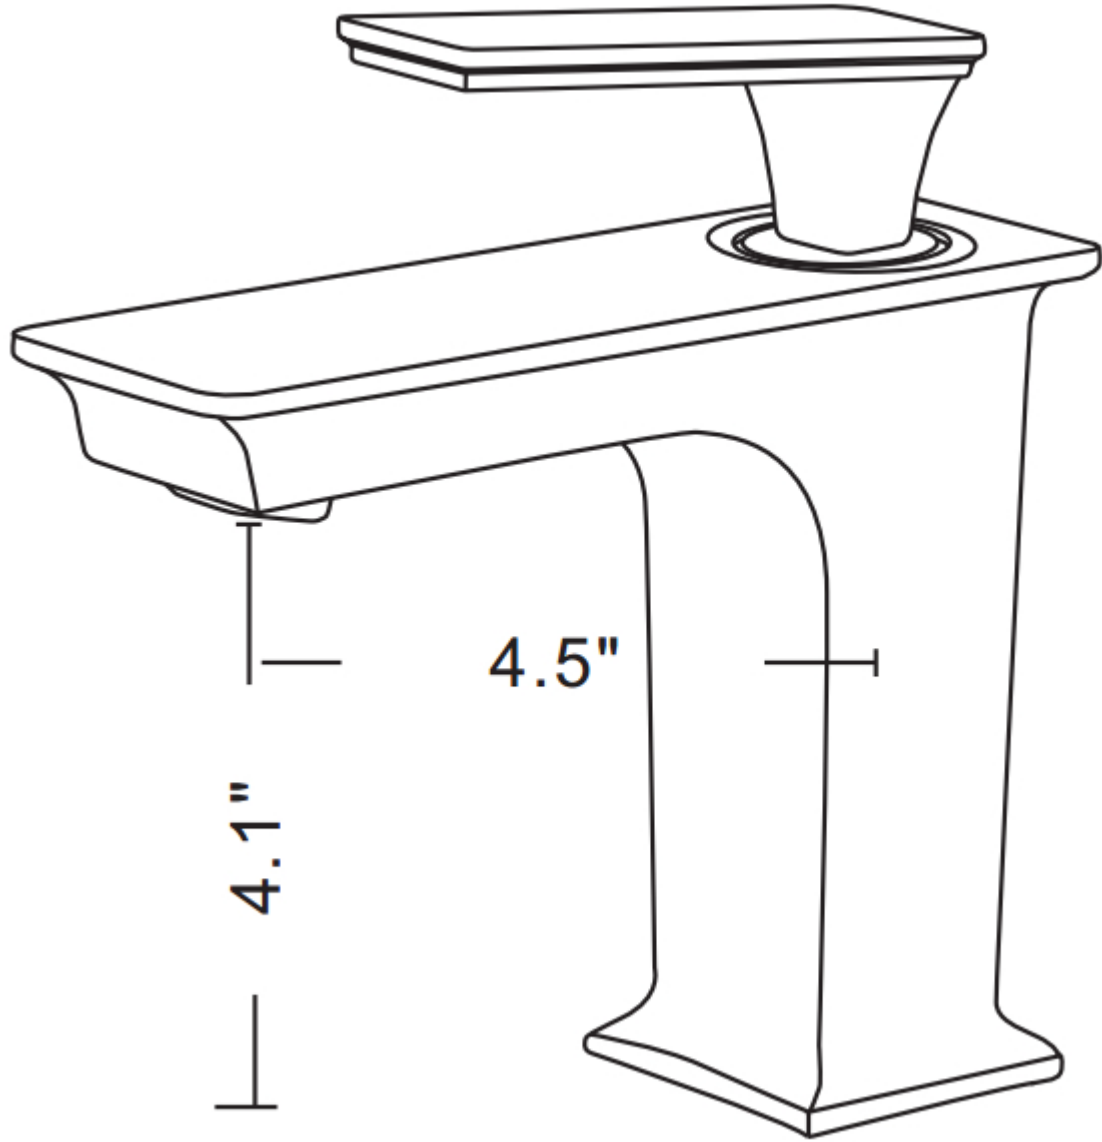

4.1"

4.5"

6.9"