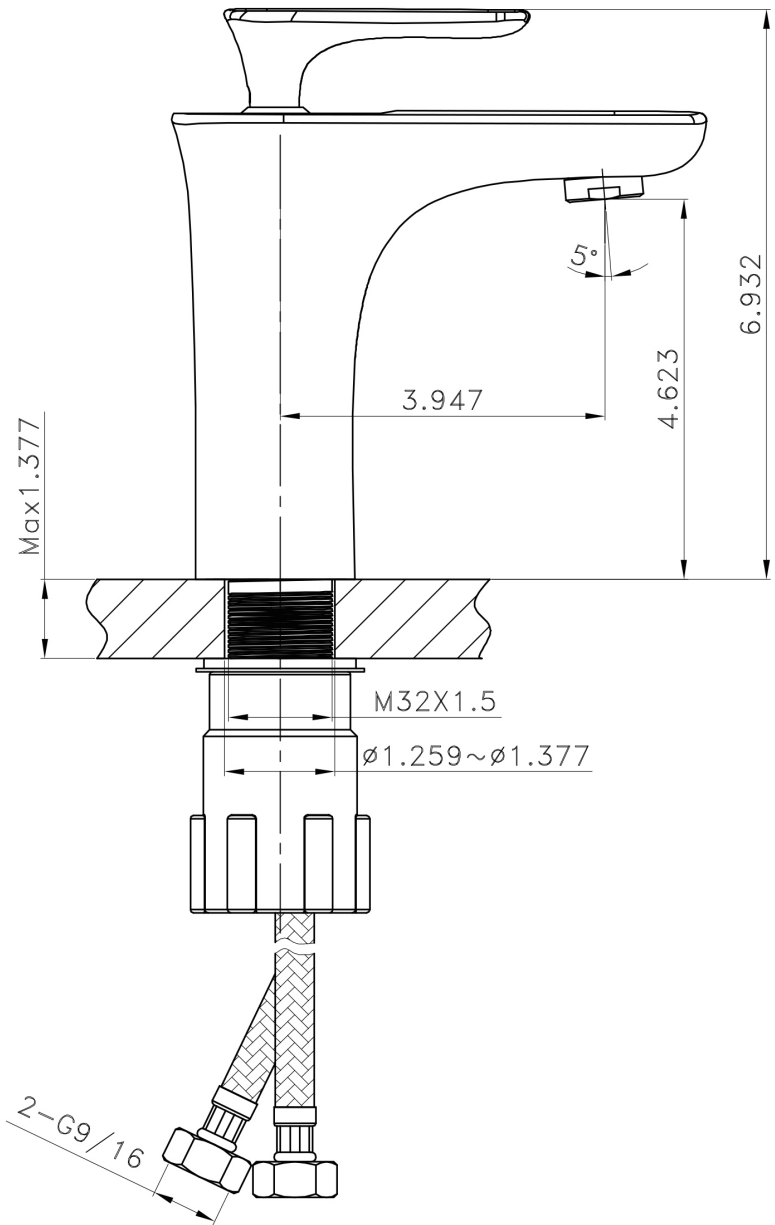

Product ID:	1795
Product Type:	Bathroom Undermount Sink Set
Shape:	Round
Install Type:	Undermount
Faucet Drilling:	1 Hole
Overflow:	Yes
Num Of Sinks:	1
Includes Faucets:	Yes
Includes Drains:	Yes
Undermount Sinks Color:	Biscuit
Width Group:	10-in. - 19-in.
Material:	Ceramic
Style:	Transitional
Finish:	Enamel Glaze
Hardware Color:	Chrome
Color:	Biscuit
Recommended Ship Method:	SP

14.35"

16"

Notes