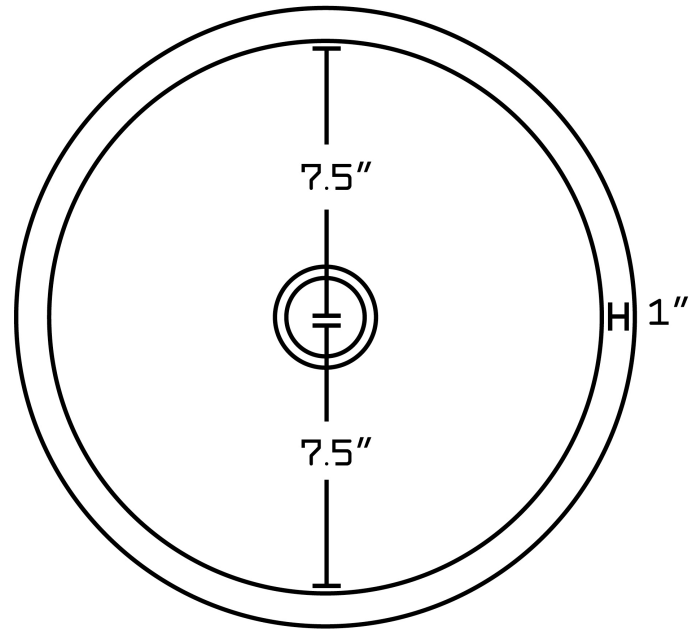

	1	1795	N/A	Bathroom Sink Drain	2.60-in. W Stainless Steel Bathroom Sink Drain With Overflow In Chrome	Chrome	220	0	
---	---	------	-----	---------------------	--	--------	-----	---	--

*\*Estimated as of 21 Jan 2022 1:52 PM.*

Quality control approved in Canada. Each box on your order is physically opened-up and inspected to make sure only the highest quality product is shipped. We take and store photos of every single quality audit of every single order we ship. You can see them when you track your order on our website. This product is a group of multiple products. It features a round shape. This bathroom undermount sink set is designed to be installed as a undermount bathroom undermount sink set. It is constructed with ceramic. This bathroom undermount sink set comes with a enamel glaze finish in Biscuit color. It is designed for a 1 hole faucet.

Product ID:	1795
Product Type:	Bathroom Undermount Sink Set
Shape:	Round
Install Type:	Undermount
Faucet Drilling:	1 Hole
Overflow:	Yes
Num Of Sinks:	1
Includes Faucets:	Yes
Includes Drains:	Yes
Undermount Sinks Color:	Biscuit
Width Group:	10-in. - 19-in.
Material:	Ceramic
Style:	Transitional
Finish:	Enamel Glaze
Hardware Color:	Chrome
Color:	Biscuit
Recommended Ship Method:	SP

14.35"

16"

Notes