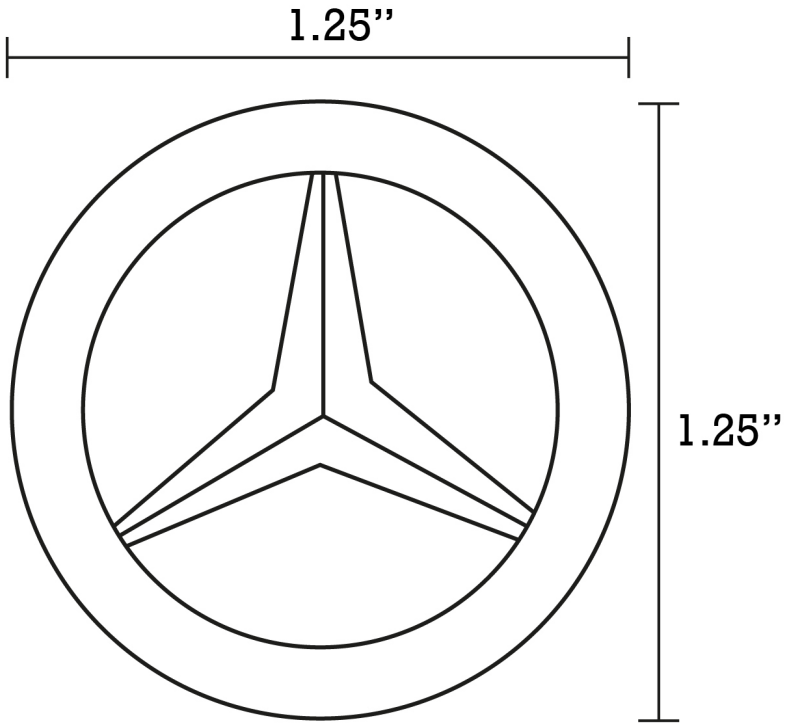

Product ID:	20326
Product Type:	Bathroom Undermount Sink Set
Shape:	Rectangle
Install Type:	Undermount
Faucet Drilling:	1 Hole
Overflow:	Yes
Num Of Sinks:	1
Includes Faucets:	Yes
Includes Drains:	No
Undermount Sinks Color:	Biscuit
Width Group:	20-in. - 29-in.
Material:	Ceramic
Certification:	CSA
Style:	Transitional
Finish:	Enamel Glaze
Hardware Color:	Chrome
Color:	Biscuit
Recommended Ship Method:	SP