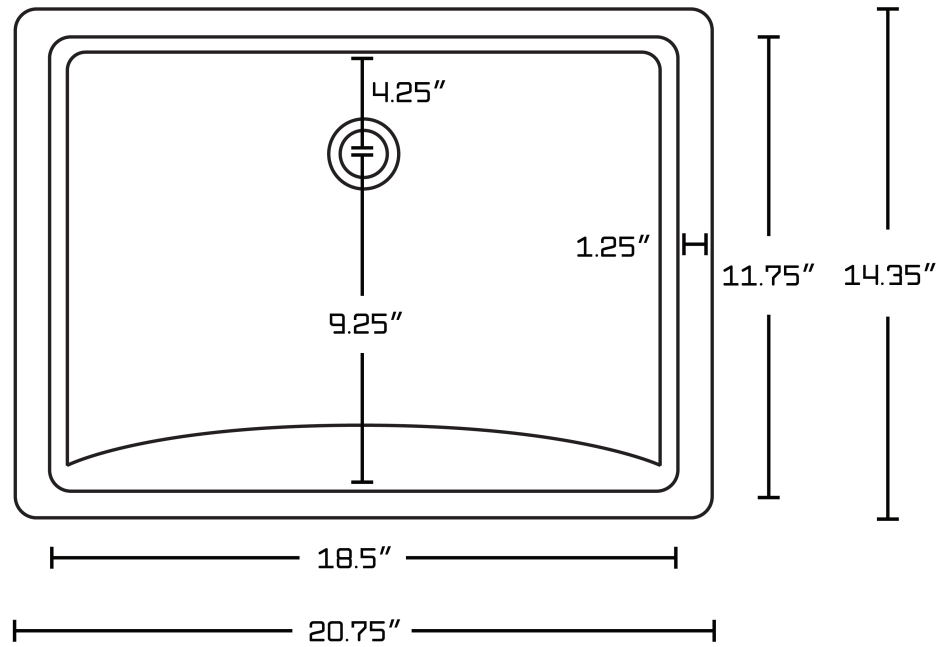

*Estimated as of 21 Jan 2022 1:50 PM.

Quality control approved in Canada. Each box on your order is physically opened-up and inspected to make sure only the highest quality product is shipped. We take and store photos of every single quality audit of every single order we ship. You can see them when you track your order on our website. This product is a group of multiple products. It features a rectangle shape. This bathroom undermount sink set is designed to be installed as a undermount bathroom undermount sink set. It is constructed with ceramic. This bathroom undermount sink set comes with a enamel glaze finish in Biscuit color. This transitional bathroom undermount sink set product is CSA certified. It is designed for a 1 hole faucet.

Product ID:	20326
Product Type:	Bathroom Undermount Sink Set
Shape:	Rectangle
Install Type:	Undermount
Faucet Drilling:	1 Hole
Overflow:	Yes
Num Of Sinks:	1
Includes Faucets:	Yes
Includes Drains:	No
Undermount Sinks Color:	Biscuit
Width Group:	20-in. - 29-in.
Material:	Ceramic
Certification:	CSA
Style:	Transitional
Finish:	Enamel Glaze
Hardware Color:	Chrome
Color:	Biscuit
Recommended Ship Method:	SP