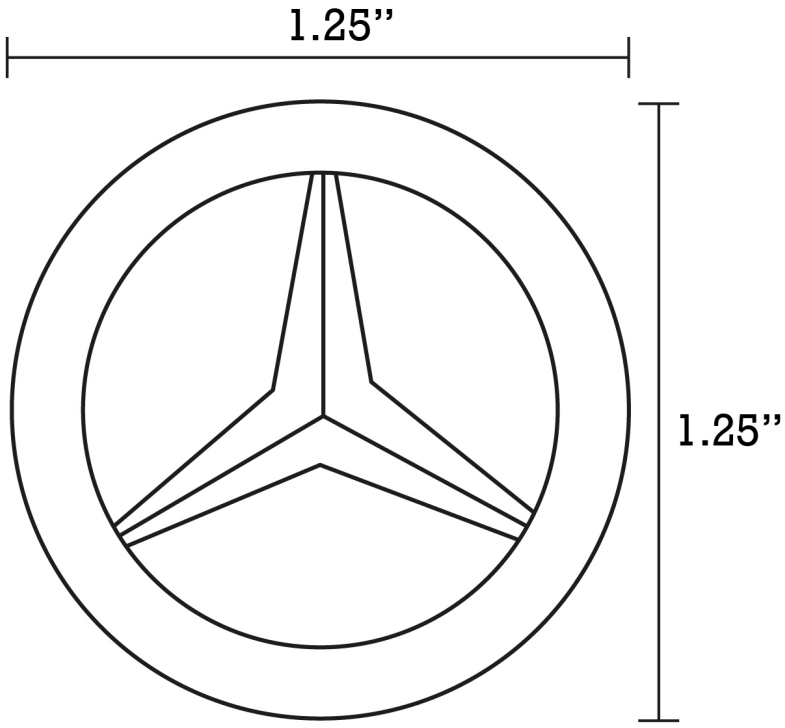

Product ID:	20326
Product Type:	Bathroom Undermount Sink Set
Shape:	Rectangle
Install Type:	Undermount
Faucet Drilling:	3H8-in.
Overflow:	Yes
Num Of Sinks:	1
Includes Faucets:	Yes
Includes Drains:	No
Undermount Sinks Color:	Biscuit
Width Group:	20-in. - 29-in.
Material:	Ceramic
Style:	Transitional
Finish:	Enamel Glaze
Hardware Color:	Chrome
Color:	Biscuit
Recommended Ship Method:	SP