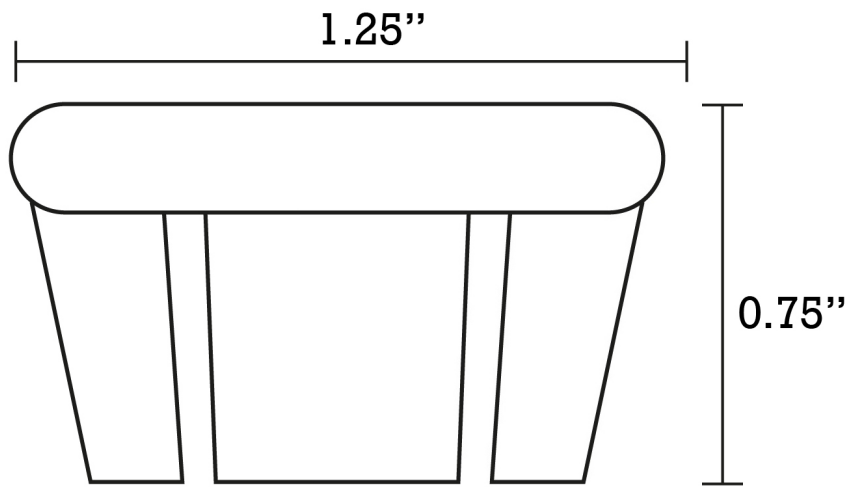

\*Estimated as of 21 Jan 2022 1:37 PM.

Quality control approved in Canada. Each box on your order is physically opened-up and inspected to make sure only the highest quality product is shipped. We take and store photos of every single quality audit of every single order we ship. You can see them when you track your order on our website. This product is a group of multiple products. It features a rectangle shape. This bathroom undermount sink set is designed to be installed as a undermount bathroom undermount sink set. It is constructed with ceramic. This bathroom undermount sink set comes with a enamel glaze finish in Biscuit color. It is designed for a 3h8-in. faucet.

Product ID:	20326
Product Type:	Bathroom Undermount Sink Set
Shape:	Rectangle
Install Type:	Undermount
Faucet Drilling:	3H8-in.
Overflow:	Yes
Num Of Sinks:	1
Includes Faucets:	Yes
Includes Drains:	No
Undermount Sinks Color:	Biscuit
Width Group:	20-in. - 29-in.
Material:	Ceramic
Style:	Transitional
Finish:	Enamel Glaze
Hardware Color:	Chrome
Color:	Biscuit
Recommended Ship Method:	SP