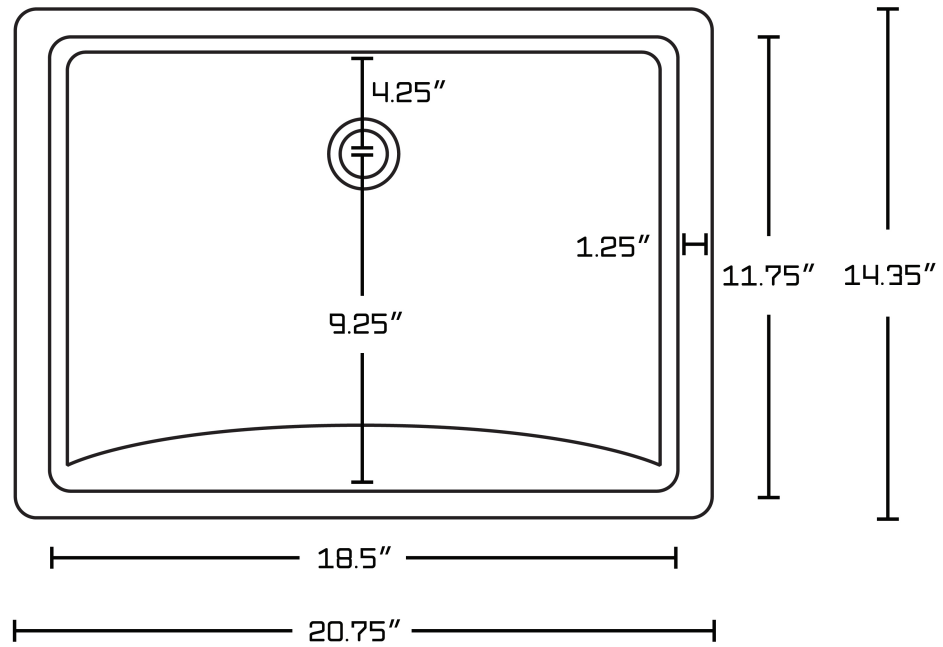

\*Estimated as of 21 Jan 2022 1:37 PM.

Quality control approved in Canada. Each box on your order is physically opened-up and inspected to make sure only the highest quality product is shipped. We take and store photos of every single quality audit of every single order we ship. You can see them when you track your order on our website. This product is a group of multiple products. It features a rectangle shape. This bathroom undermount sink set is designed to be installed as a undermount bathroom undermount sink set. It is constructed with ceramic. This bathroom undermount sink set comes with a enamel glaze finish in Biscuit color. It is designed for a 3h8-in. faucet.

Product ID:	20326
Product Type:	Bathroom Undermount Sink Set
Shape:	Rectangle
Install Type:	Undermount
Faucet Drilling:	3H8-in.
Overflow:	Yes
Num Of Sinks:	1
Includes Faucets:	Yes
Includes Drains:	No
Undermount Sinks Color:	Biscuit
Width Group:	20-in. - 29-in.
Material:	Ceramic
Style:	Transitional
Finish:	Enamel Glaze
Hardware Color:	Chrome
Color:	Biscuit
Recommended Ship Method:	SP