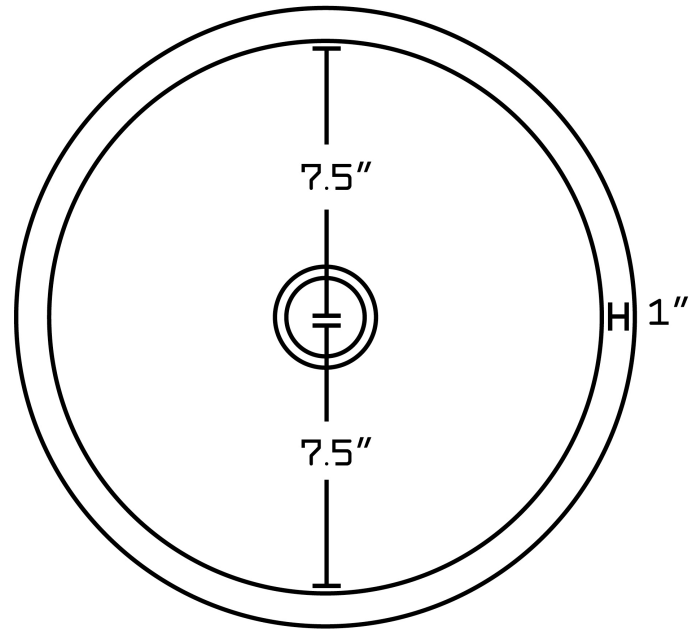

	1	20326	N/A	Overflow Cap	1.25-in. W Stainless Steel Overflow Cap In Chrome Color	Chrome	876	0	
---	---	-------	-----	--------------	---	--------	-----	---	--

\*Estimated as of 21 Jan 2022 1:38 PM.

Quality control approved in Canada. Each box on your order is physically opened-up and inspected to make sure only the highest quality product is shipped. We take and store photos of every single quality audit of every single order we ship. You can see them when you track your order on our website. This product is a group of multiple products. It features a round shape. This bathroom undermount sink set is designed to be installed as a undermount bathroom undermount sink set. It is constructed with ceramic. This bathroom undermount sink set comes with a enamel glaze finish in Biscuit color. It is designed for a 1 hole faucet.

Product ID:	20326
Product Type:	Bathroom Undermount Sink Set
Shape:	Round
Install Type:	Undermount
Faucet Drilling:	1 Hole
Overflow:	Yes
Num Of Sinks:	1
Includes Faucets:	Yes
Includes Drains:	No
Undermount Sinks Color:	Biscuit
Width Group:	10-in. - 19-in.
Material:	Ceramic
Style:	Transitional
Finish:	Enamel Glaze
Hardware Color:	Chrome
Color:	Biscuit
Recommended Ship Method:	SP