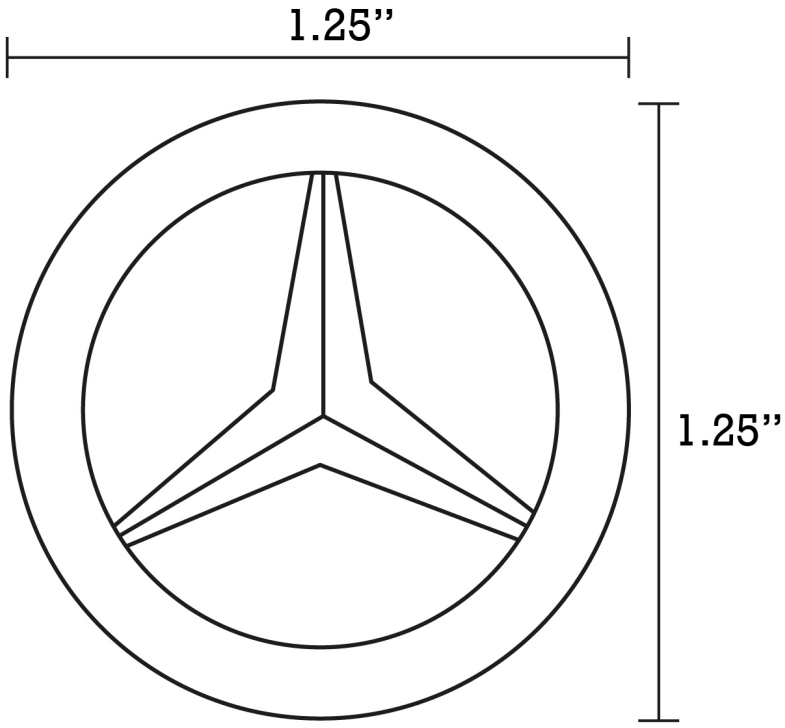

Product ID:	20326
Product Type:	Bathroom Undermount Sink Set
Shape:	Rectangle
Install Type:	Undermount
Faucet Drilling:	1 Hole
Overflow:	Yes
Num Of Sinks:	1
Includes Faucets:	Yes
Includes Drains:	No
Undermount Sinks Color:	White
Width Group:	20-in. - 29-in.
Material:	Ceramic
Certification:	CSA
Style:	Transitional
Finish:	Enamel Glaze
Hardware Color:	Chrome
Color:	White
Recommended Ship Method:	SP