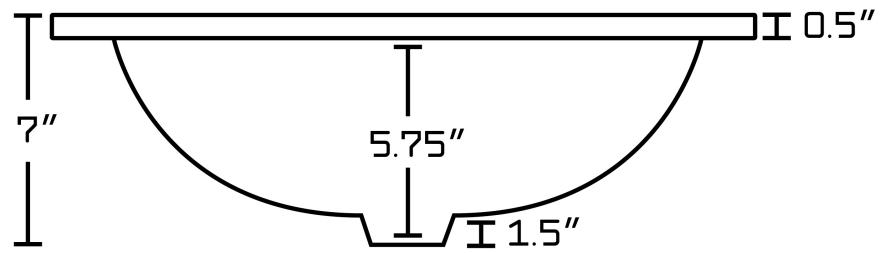

Quality control approved in Canada. Each box on your order is physically opened-up and inspected to make sure only the highest quality product is shipped. We take and store photos of every single quality audit of every single order we ship. You can see them when you track your order on our website. This product is a group of multiple products. It features a round shape. This bathroom undermount sink set is designed to be installed as a undermount bathroom undermount sink set. It is constructed with ceramic. This bathroom undermount sink set comes with a enamel glaze finish in Biscuit color. It is designed for a 1 hole faucet.

14.35"

16"

Notes