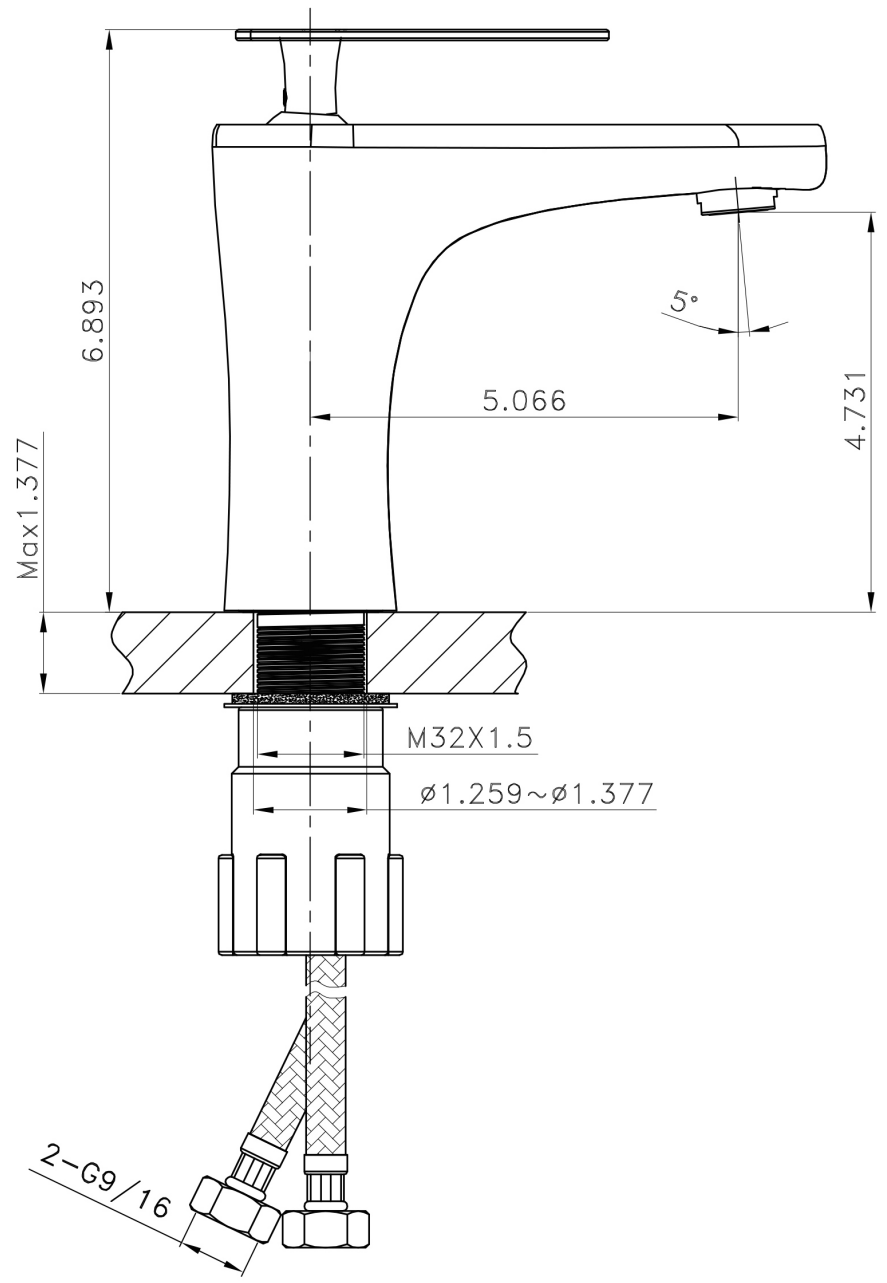

Product ID:	1795
Product Type:	Bathroom Undermount Sink Set
Shape:	Round
Install Type:	Undermount
Faucet Drilling:	1 Hole
Overflow:	Yes
Num Of Sinks:	1
Includes Faucets:	Yes
Includes Drains:	Yes
Undermount Sinks Color:	Biscuit
Width Group:	10-in. - 19-in.
Material:	Ceramic
Style:	Transitional
Finish:	Enamel Glaze
Hardware Color:	Chrome
Color:	Biscuit
Recommended Ship Method:	SP

14.35"

16"

Notes