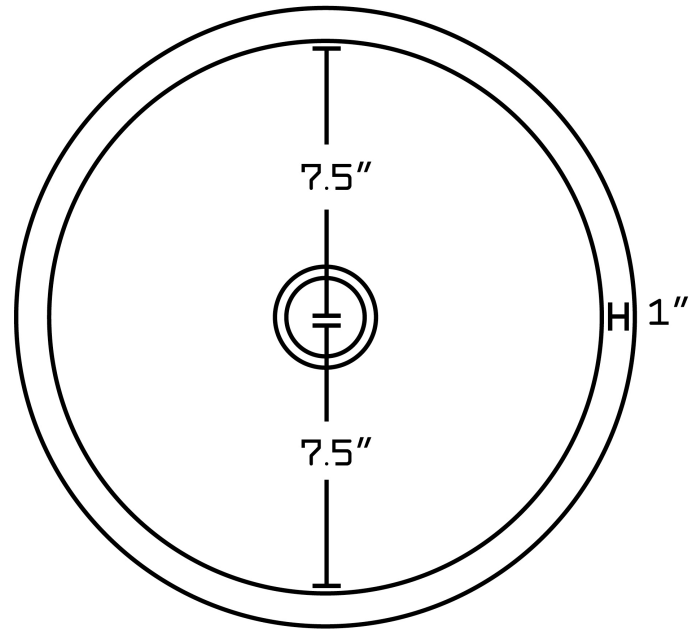

	QTY	Product ID	Series	Product Type	Description	Color	Stock*	Expected Stock*	Expected Stock ETA*
	1	403	N/A	Bathroom Undermount Sink	16-in. W 16-in. D CUPC Certified Round Bathroom Undermount Sink In Biscuit Color	Biscuit	5	0	
	1	1782	Eli	Bathroom Sink Faucet	1 Hole CUPC Approved Lead Free Brass Faucet In Chrome Color	Chrome	86	0	

Quality control approved in Canada. Each box on your order is physically opened-up and inspected to make sure only the highest quality product is shipped. We take and store photos of every single quality audit of every single order we ship. You can see them when you track your order on our website. This product is a group of multiple products. It features a round shape. This bathroom undermount sink set is designed to be installed as a undermount bathroom undermount sink set. It is constructed with ceramic. This bathroom undermount sink set comes with a enamel glaze finish in Biscuit color. It is designed for a 1 hole faucet.

Product ID:	1795
Product Type:	Bathroom Undermount Sink Set
Shape:	Round
Install Type:	Undermount
Faucet Drilling:	1 Hole
Overflow:	Yes
Num Of Sinks:	1
Includes Faucets:	Yes
Includes Drains:	Yes
Undermount Sinks Color:	Biscuit
Width Group:	10-in. - 19-in.
Material:	Ceramic
Style:	Transitional
Finish:	Enamel Glaze
Hardware Color:	Chrome
Color:	Biscuit
Recommended Ship Method:	SP

14.35"

16"

Notes