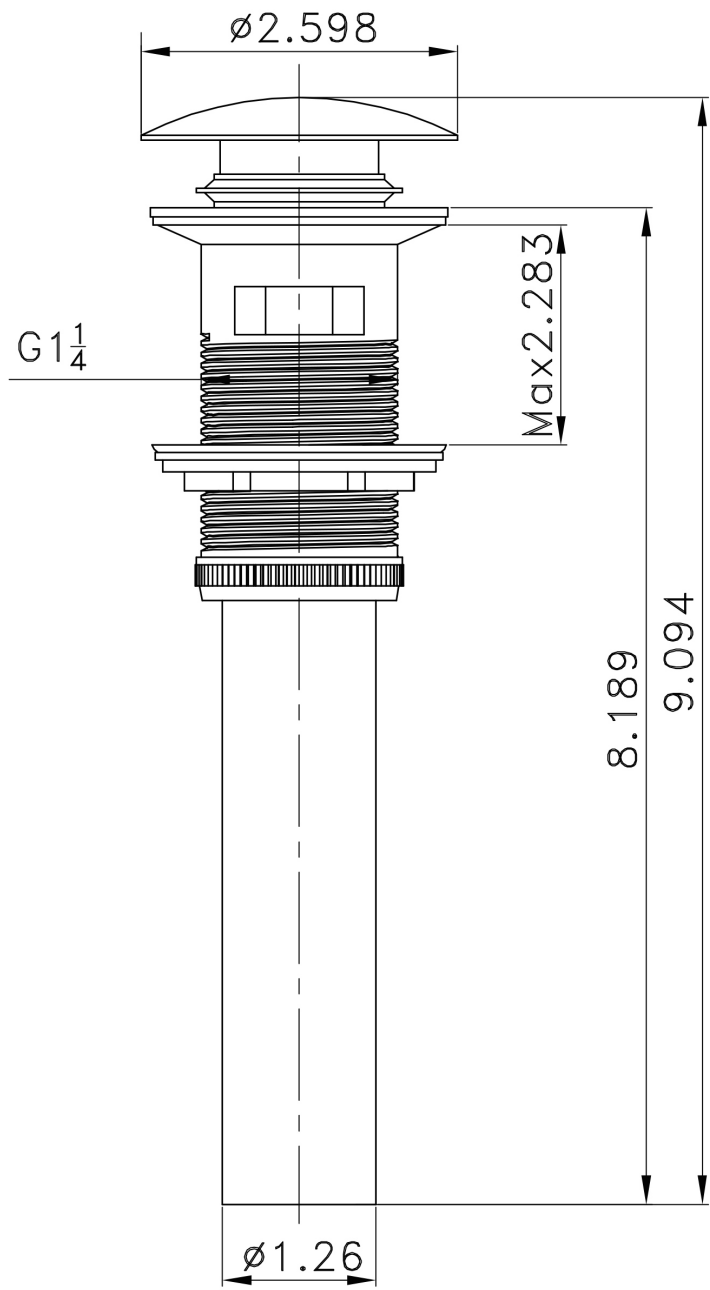

Product ID:	1795
Product Type:	Bathroom Undermount Sink Set
Shape:	Round
Install Type:	Undermount
Faucet Drilling:	1 Hole
Overflow:	Yes
Num Of Sinks:	1
Includes Faucets:	Yes
Includes Drains:	Yes
Undermount Sinks Color:	Biscuit
Width Group:	10-in. - 19-in.
Material:	Ceramic
Style:	Transitional
Finish:	Enamel Glaze
Hardware Color:	Chrome
Color:	Biscuit
Recommended Ship Method:	SP

14.35"

16"

Notes