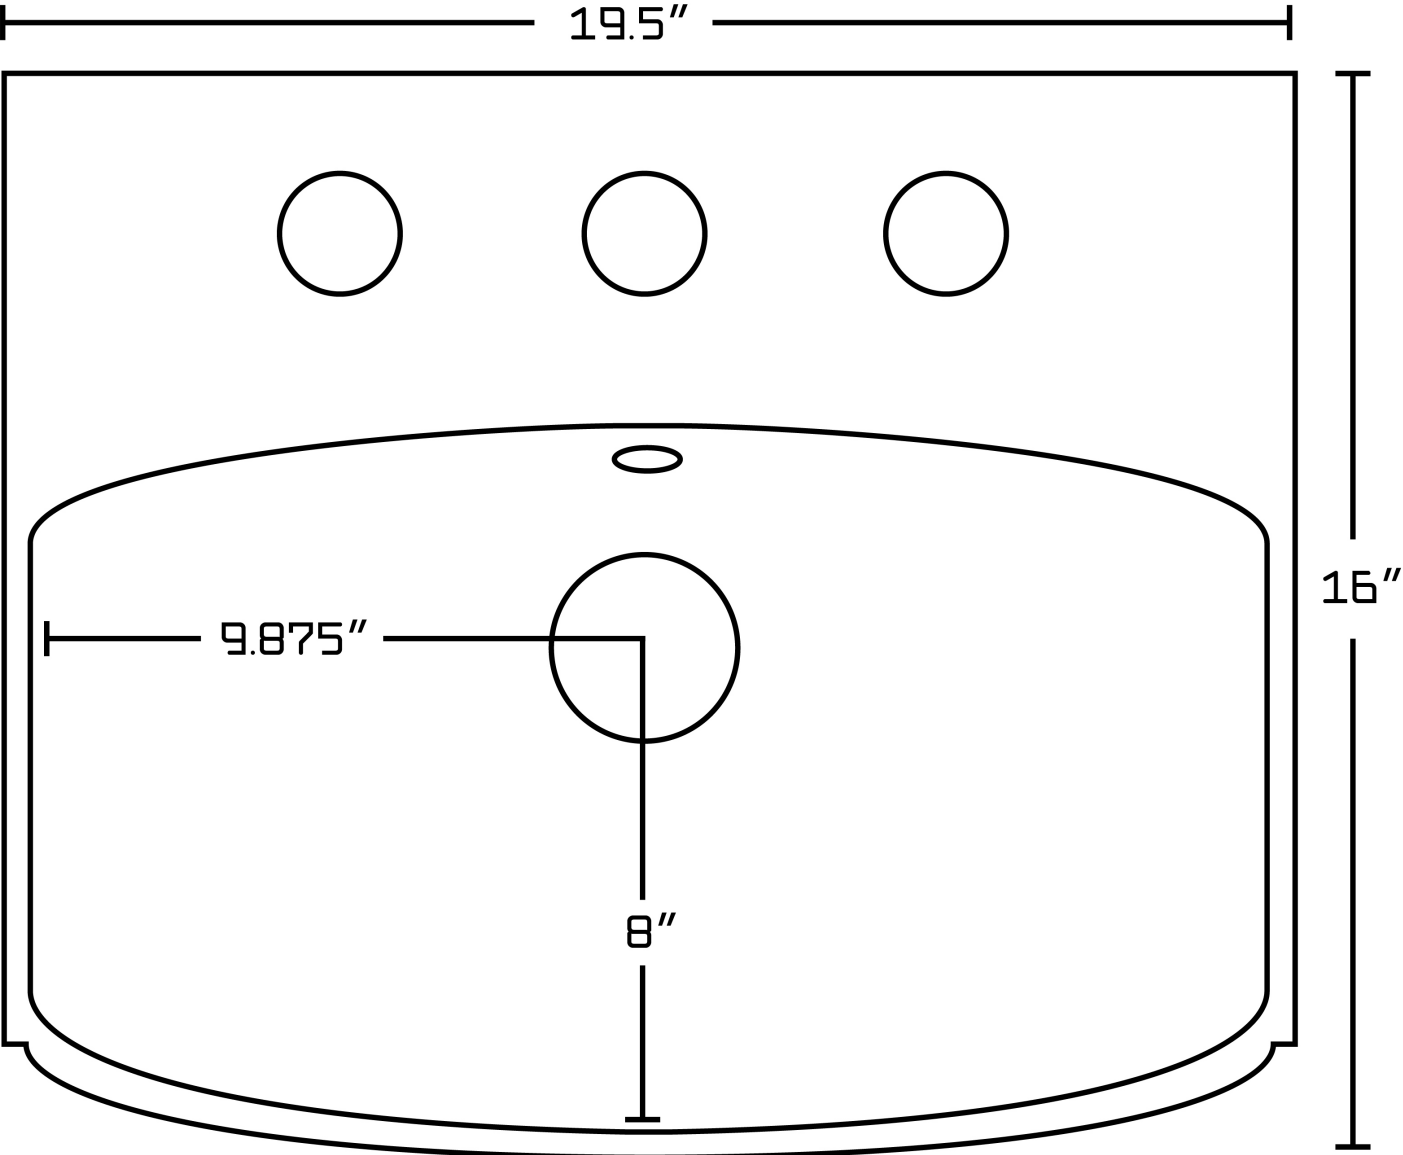

Feature(s):

- This product is a bundle (set of multiple products).
- This bathroom vessel sink set features a rectangle shape with a modern style.
- This product is made for above counter installation.
- DIY installation instructions are included in the box.
- This bathroom vessel sink set is designed for a 3h8-in. faucet and the faucet drilling location is on the center.
- Comes with an overflow for safety.
- This bathroom vessel sink set features 1 sink.
- This bathroom vessel sink set is made with ceramic.
- The primary color of this product is white and it comes with chrome hardware.
- Constructed with lead-free brass, ensuring strength and durability.
- Solid bulky brass feel (not cheap and light).
- Smooth non-porous surface; prevents from discoloration and fading.
- Double fired and glazed for durability and stain resistance.
- 1.75-in. standard USA-Canada drain opening.
- 19.5-in. Width (left to right).
- 16-in. Depth (back to front).
- 4.25-in. Height (top to bottom).
- All dimensions are nominal.
- This product can usually be shipped out in 1 day.
- Quality control approved in Canada.
- Each box on your order is physically opened-up and inspected to make sure only the highest quality product is shipped.
- We take and store photos of every single quality audit of every single order we ship.
- You can see them when you track your order on our website.
- THIS PRODUCT INCLUDE(S): 1x bathroom sink faucet in chrome color (1792), 1x bathroom sink drain in chrome color (1795), 1x bathroom vessel sink in white color (20286).

Product ID:	20286
Product Type:	Bathroom Vessel Sink Set
Shape:	Rectangle
Install Type:	Above Counter
Faucet Drilling:	3H8-in.
Faucet Drilling Location:	Center
Overflow:	Yes
Num Of Sinks:	1
Includes Faucets:	Yes
Includes Drains:	Yes
Width Group:	10-in. - 19-in.
Front Bowl Thickness:	4.5
Material:	Ceramic
Style:	Modern
Finish:	Enamel Glaze
Hardware Color:	Chrome
Color:	White
Recommended Ship Method:	SP