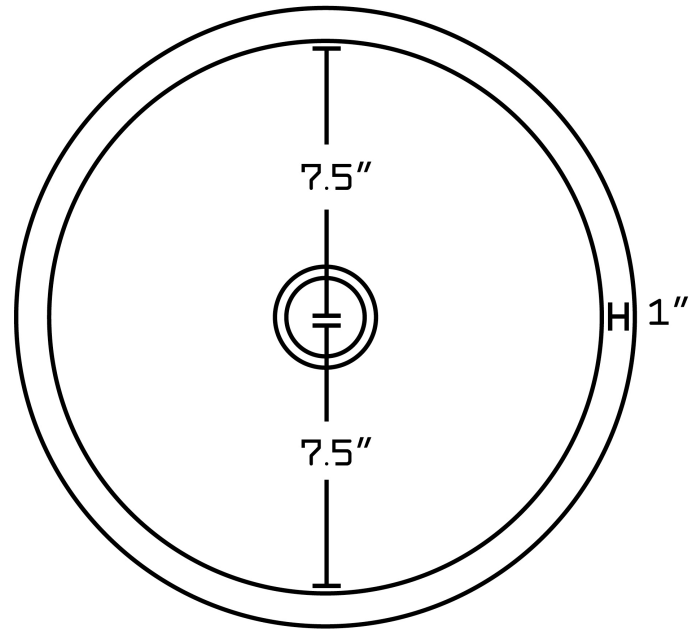

	QTY	Product ID	Series	Product Type	Description	Color	Stock*	Expected Stock*	Expected Stock ETA*
	1	403	N/A	Bathroom Undermount Sink	16-in. W 16-in. D CUPC Certified Round Bathroom Undermount Sink In Biscuit Color	Biscuit	5	0	
	1	1776	Cyril	Bathroom Sink Faucet	1 Hole CUPC Approved Lead Free Brass Faucet In Chrome Color	Chrome	84	0	

Quality control approved in Canada. Each box on your order is physically opened-up and inspected to make sure only the highest quality product is shipped. We take and store photos of every single quality audit of every single order we ship. You can see them when you track your order on our website. This product is a group of multiple products. It features a round shape. This bathroom undermount sink set is designed to be installed as a undermount bathroom undermount sink set. It is constructed with ceramic. This bathroom undermount sink set comes with a enamel glaze finish in Biscuit color. It is designed for a 1 hole faucet.

Product ID:	1795
Product Type:	Bathroom Undermount Sink Set
Shape:	Round
Install Type:	Undermount
Faucet Drilling:	1 Hole
Overflow:	Yes
Num Of Sinks:	1
Includes Faucets:	Yes
Includes Drains:	Yes
Undermount Sinks Color:	Biscuit
Width Group:	10-in. - 19-in.
Material:	Ceramic
Style:	Transitional
Finish:	Enamel Glaze
Hardware Color:	Chrome
Color:	Biscuit
Recommended Ship Method:	SP

14.35"

16"