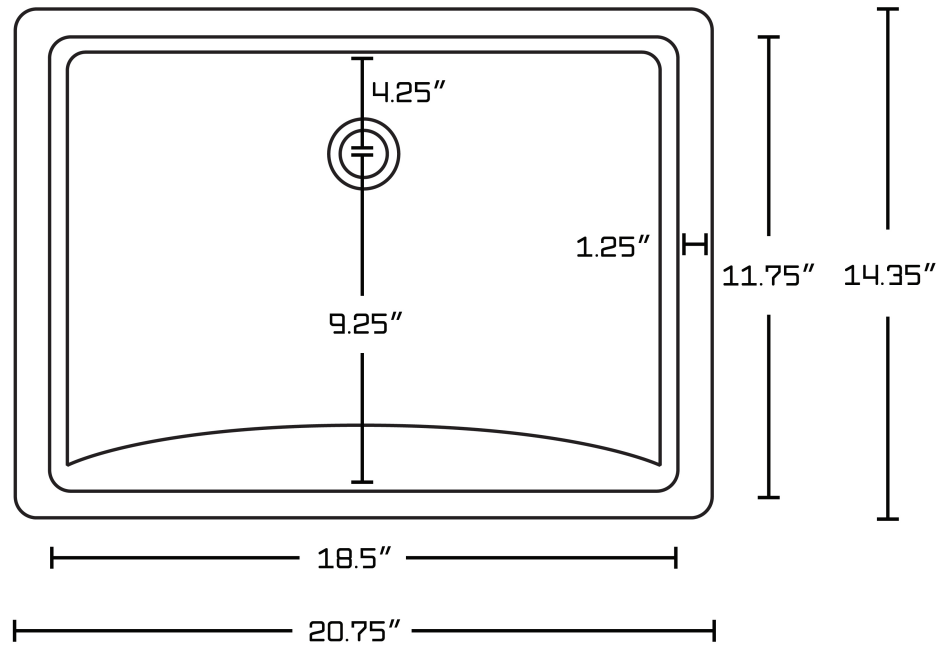

*Estimated as of 21 Jan 2022 1:51 PM.

Quality control approved in Canada. Each box on your order is physically opened-up and inspected to make sure only the highest quality product is shipped. We take and store photos of every single quality audit of every single order we ship. You can see them when you track your order on our website. This product is a group of multiple products. It features a rectangle shape. This bathroom undermount sink set is designed to be installed as a undermount bathroom undermount sink set. It is constructed with ceramic. This bathroom undermount sink set comes with a enamel glaze finish in Biscuit color. It is designed for a 1 hole faucet.

Product ID:	1795
Product Type:	Bathroom Undermount Sink Set
Shape:	Rectangle
Install Type:	Undermount
Faucet Drilling:	1 Hole
Overflow:	Yes
Num Of Sinks:	1
Includes Faucets:	Yes
Includes Drains:	Yes
Undermount Sinks Color:	Biscuit
Width Group:	20-in. - 29-in.
Material:	Ceramic
Style:	Transitional
Finish:	Enamel Glaze
Hardware Color:	Chrome
Color:	Biscuit
Recommended Ship Method:	SP