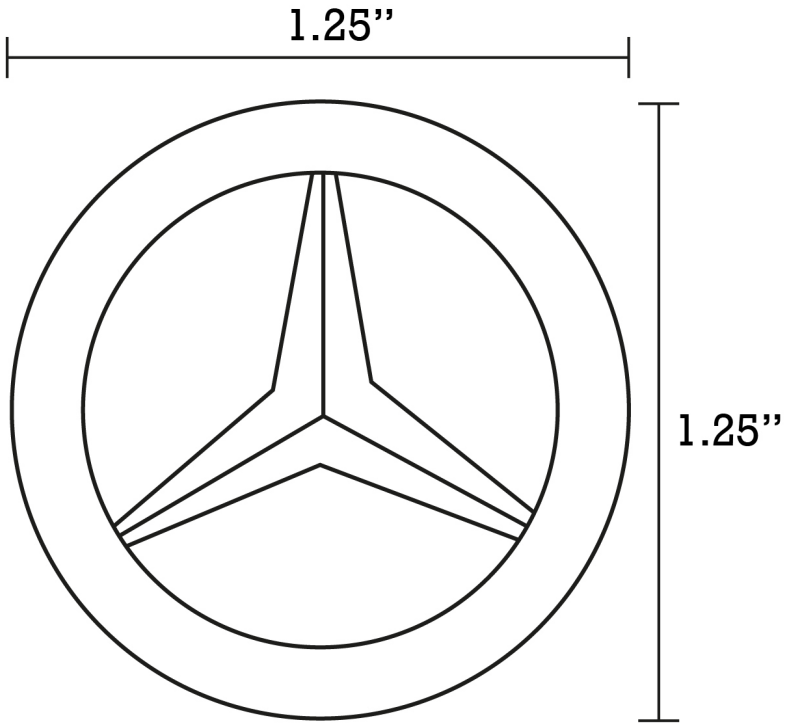

|                          |                              |
|--------------------------|------------------------------|
| Product ID:              | 20326                        |
| Product Type:            | Bathroom Undermount Sink Set |
| Shape:                   | Oval                         |
| Install Type:            | Undermount                   |
| Faucet Drilling:         | 1 Hole                       |
| Overflow:                | Yes                          |
| Num Of Sinks:            | 1                            |
| Includes Faucets:        | Yes                          |
| Includes Drains:         | No                           |
| Undermount Sinks Color:  | White                        |
| Width Group:             | 10-in. - 19-in.              |
| Material:                | Ceramic                      |
| Certification:           | CUPC                         |
| Style:                   | Transitional                 |
| Finish:                  | Enamel Glaze                 |
| Hardware Color:          | Chrome                       |
| Color:                   | White                        |
| Recommended Ship Method: | SP                           |